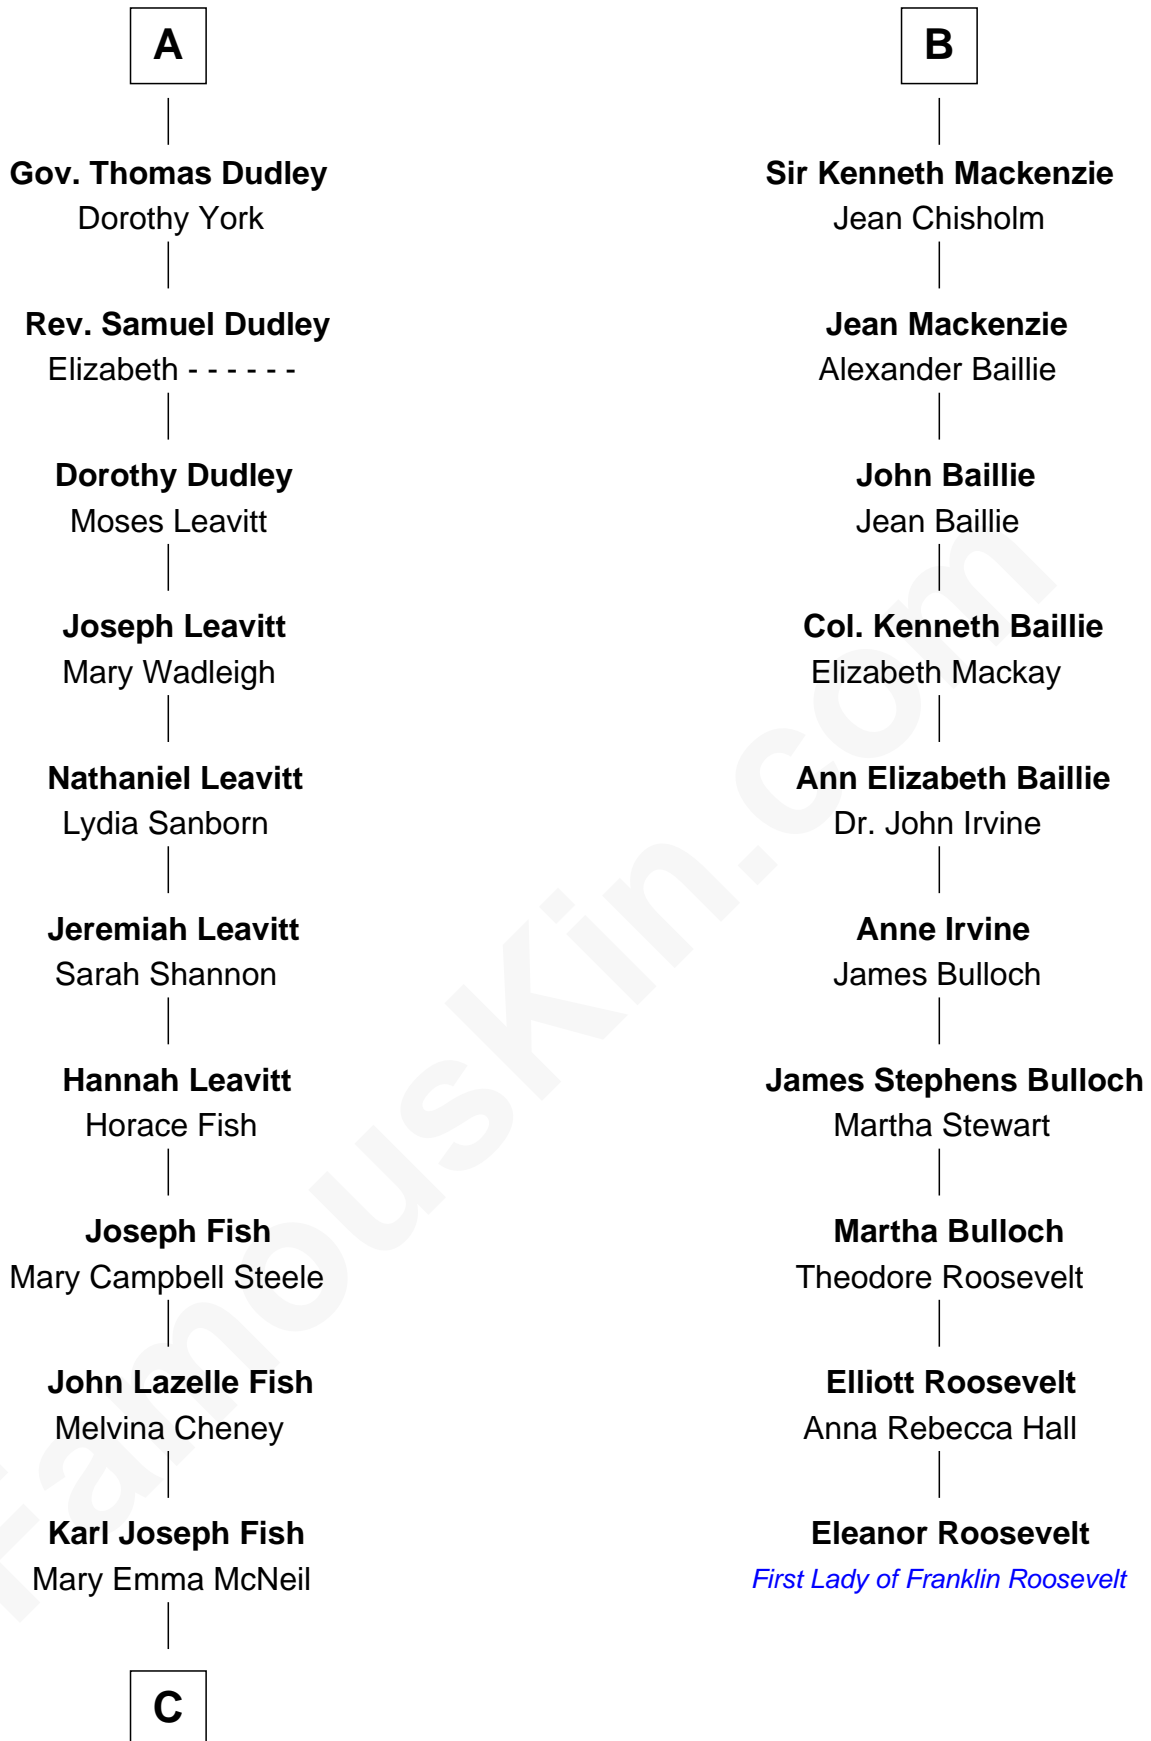

FamousKin.com Relationship Chart of

Keri Russell

TV and Movie Actress

16th cousin 3 times removed of

Eleanor Roosevelt

First Lady of President Franklin D. Roosevelt

Sir Thomas de Holand

Alice Fitzalan

C

Emma Inez Fish
Kermit Sylvester Stephens

Stephanie Stephens
David Harold Russell

Keri Russell
TV and Movie Actress

FamousKin.com