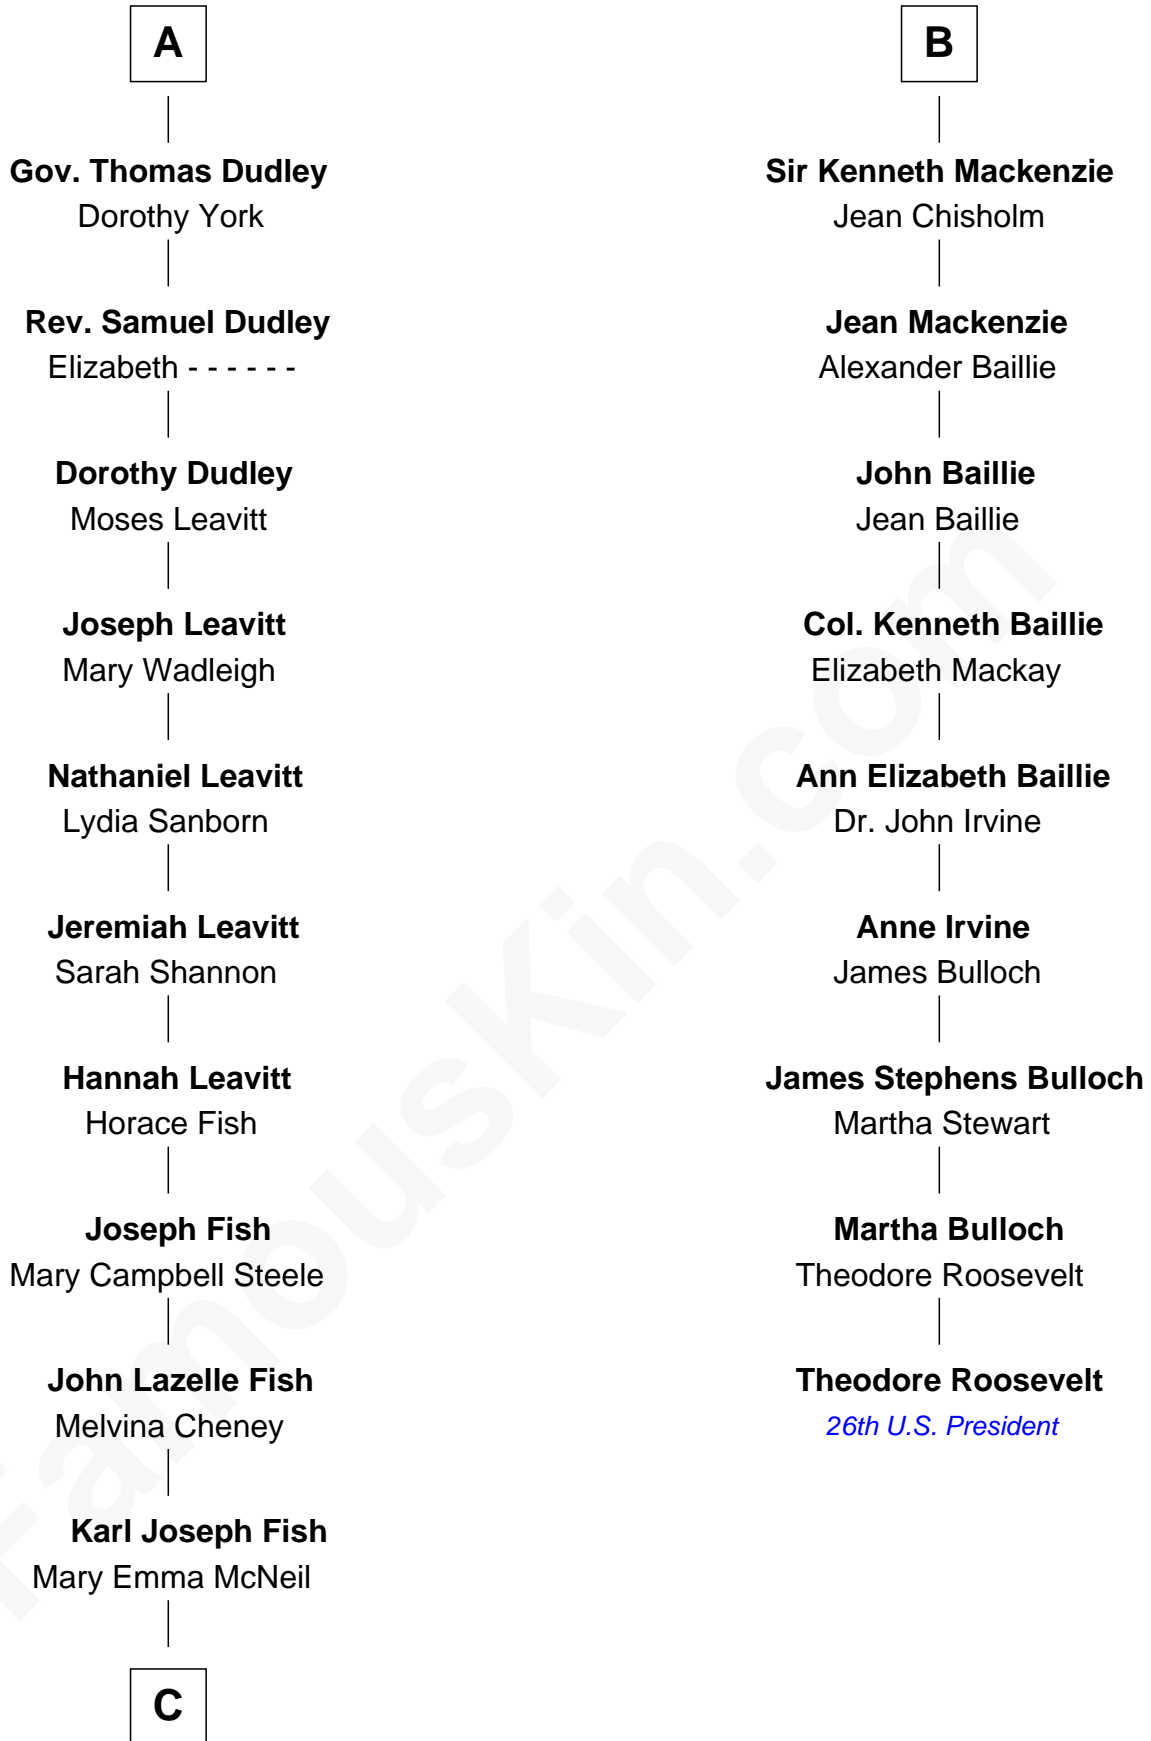

FamousKin.com Relationship Chart of

Keri Russell

TV and Movie Actress

15th cousin 4 times removed of

Theodore Roosevelt

26th U.S. President

John of Gaunt

Katherine Roet

C

—
Emma Inez Fish
Kermit Sylvester Stephens

—
Stephanie Stephens
David Harold Russell

—
Keri Russell
TV and Movie Actress

FamousKin.com