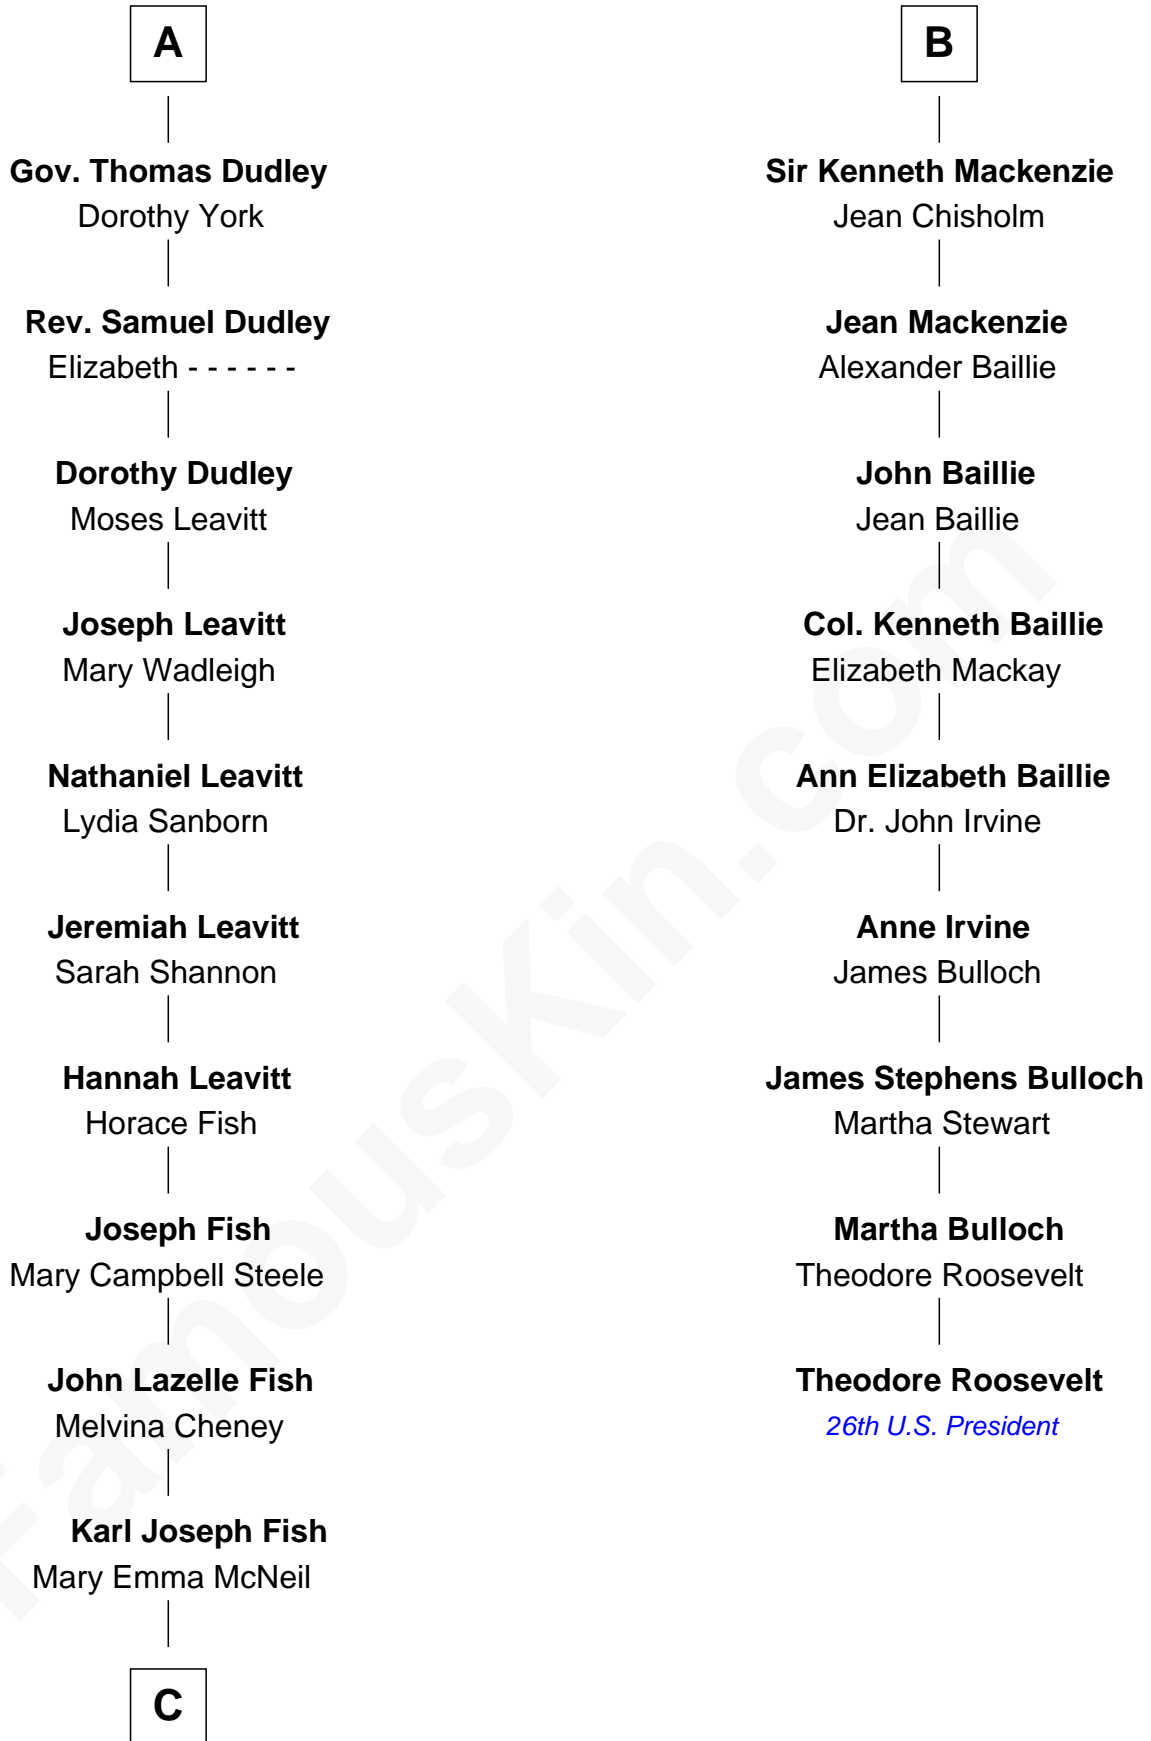

# FamousKin.com Relationship Chart of

**Keri Russell**

*TV and Movie Actress*

15th cousin 4 times removed of

**Theodore Roosevelt**

*26th U.S. President*

**Sir Thomas de Holand**

Alice Fitzalan

**C**

—  
**Emma Inez Fish**  
Kermit Sylvester Stephens

—  
**Stephanie Stephens**  
David Harold Russell

—  
**Keri Russell**  
*TV and Movie Actress*

FamousKin.com