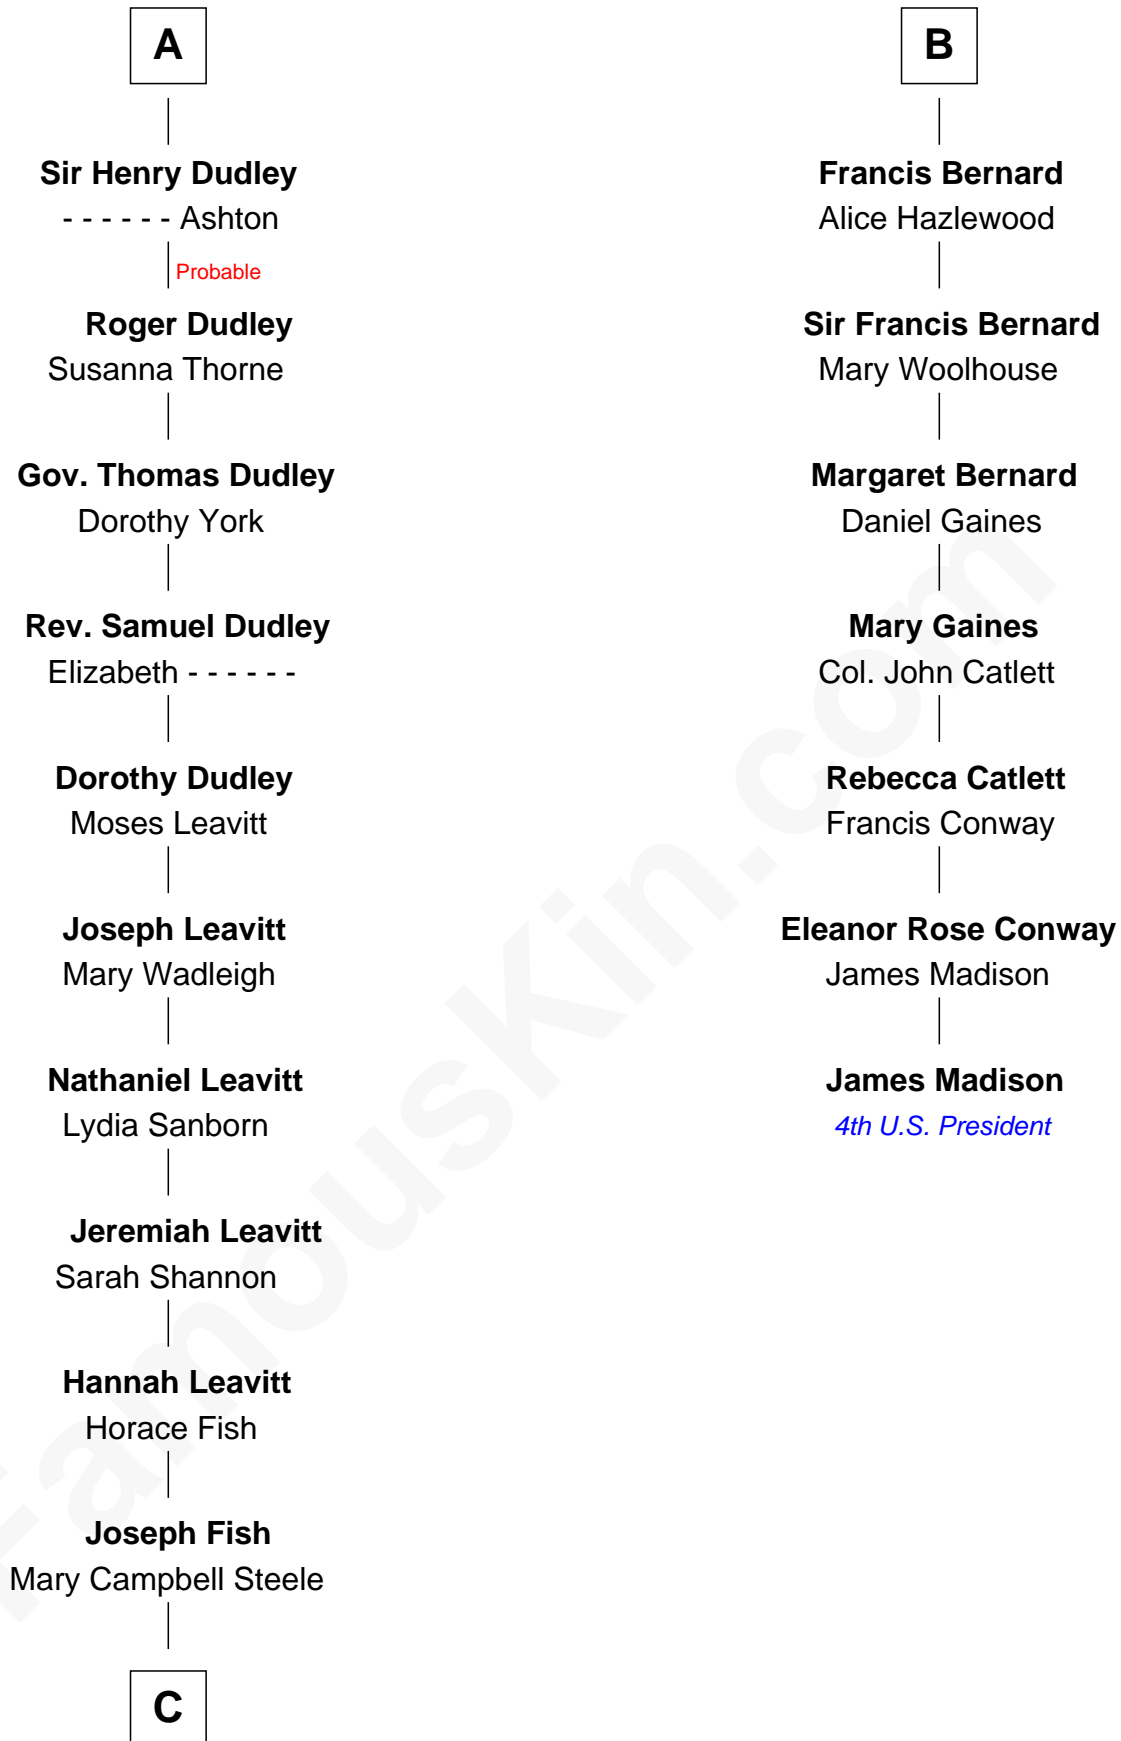

FamousKin.com Relationship Chart of

Keri Russell

TV and Movie Actress

13th cousin 8 times removed of

James Madison

4th U.S. President

Sir William de Ros
Margery de Badlesmere

Thomas de Ros
Beatrice de Stafford

Margaret de Ros
Sir Reynold Grey

Margaret Grey
Sir William Bonville

William Bonville
Elizabeth Harington

William Bonville
Katherine Neville

Cecily Bonville
Thomas Grey

Cecily Grey
Sir John Sutton

A

Maud de Roos
John de Welles

Margery de Welles
Stephen le Scrope

John le Scrope
Elizabeth Chaworth

Elizabeth le Scrope
Sir Henry le Scrope

Margaret Scrope
John Bernard

John Bernard
Margaret Daundelyn

John Bernard
Cecily Muscote

B

C