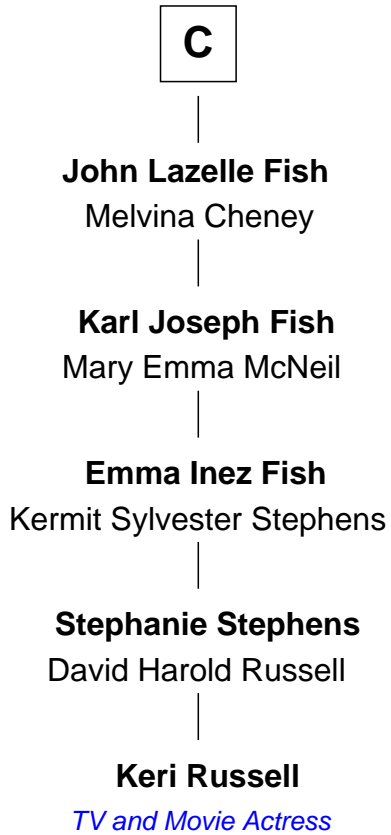

FamousKin.com Relationship Chart of

Keri Russell

TV and Movie Actress

13th cousin 8 times removed of

James Madison

4th U.S. President

Ralph de Stafford
Margaret de Audley

Beatrice de Stafford

Thomas de Ros

Margaret de Ros

Sir Reynold Grey

Margaret Grey

Sir William Bonville

William Bonville

Elizabeth Harington

William Bonville

Katherine Neville

Cecily Bonville

Thomas Grey

Cecily Grey

Sir John Sutton

A

Sir Hugh de Stafford

Philippa de Beauchamp

John Bernard

Margaret Daundelyn

John Bernard

Cecily Muscote

B

FamousKin.com