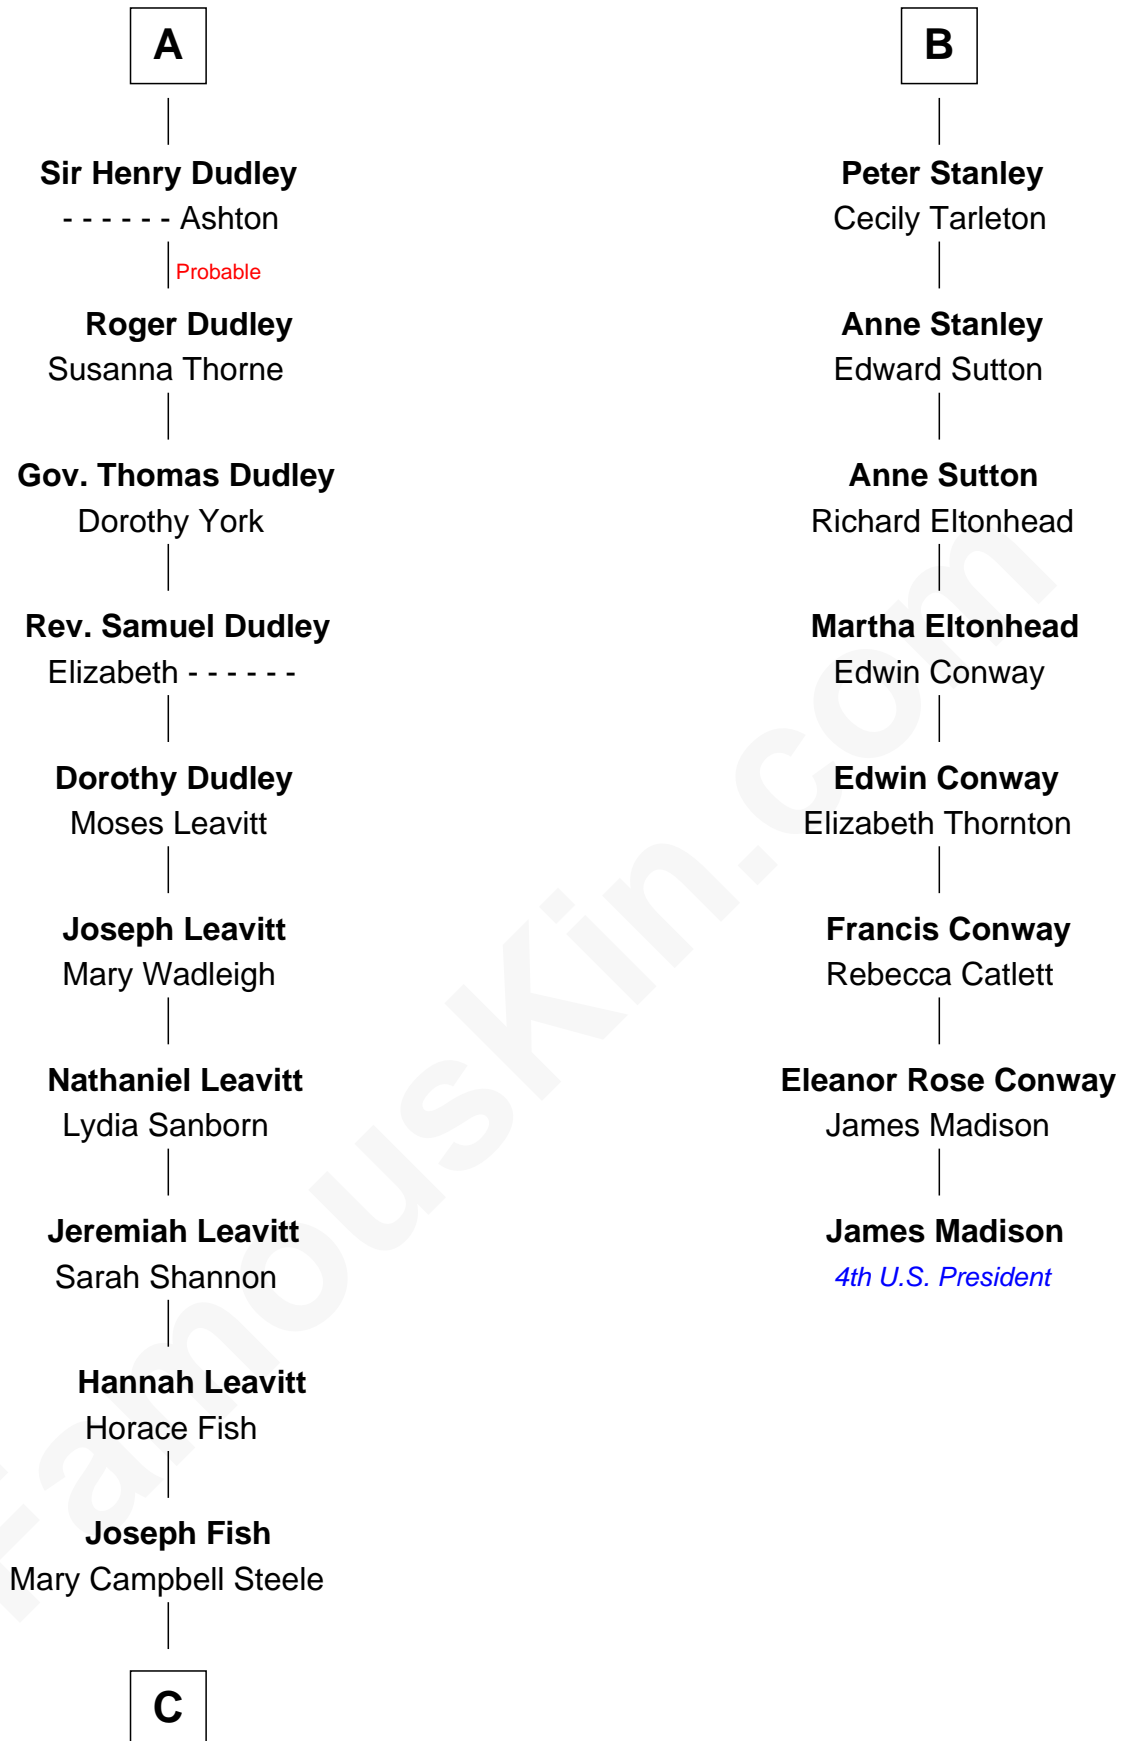

FamousKin.com Relationship Chart of

Keri Russell

TV and Movie Actress

14th cousin 7 times removed of

James Madison

4th U.S. President

Sir Robert de Holland

Maude la Zouche