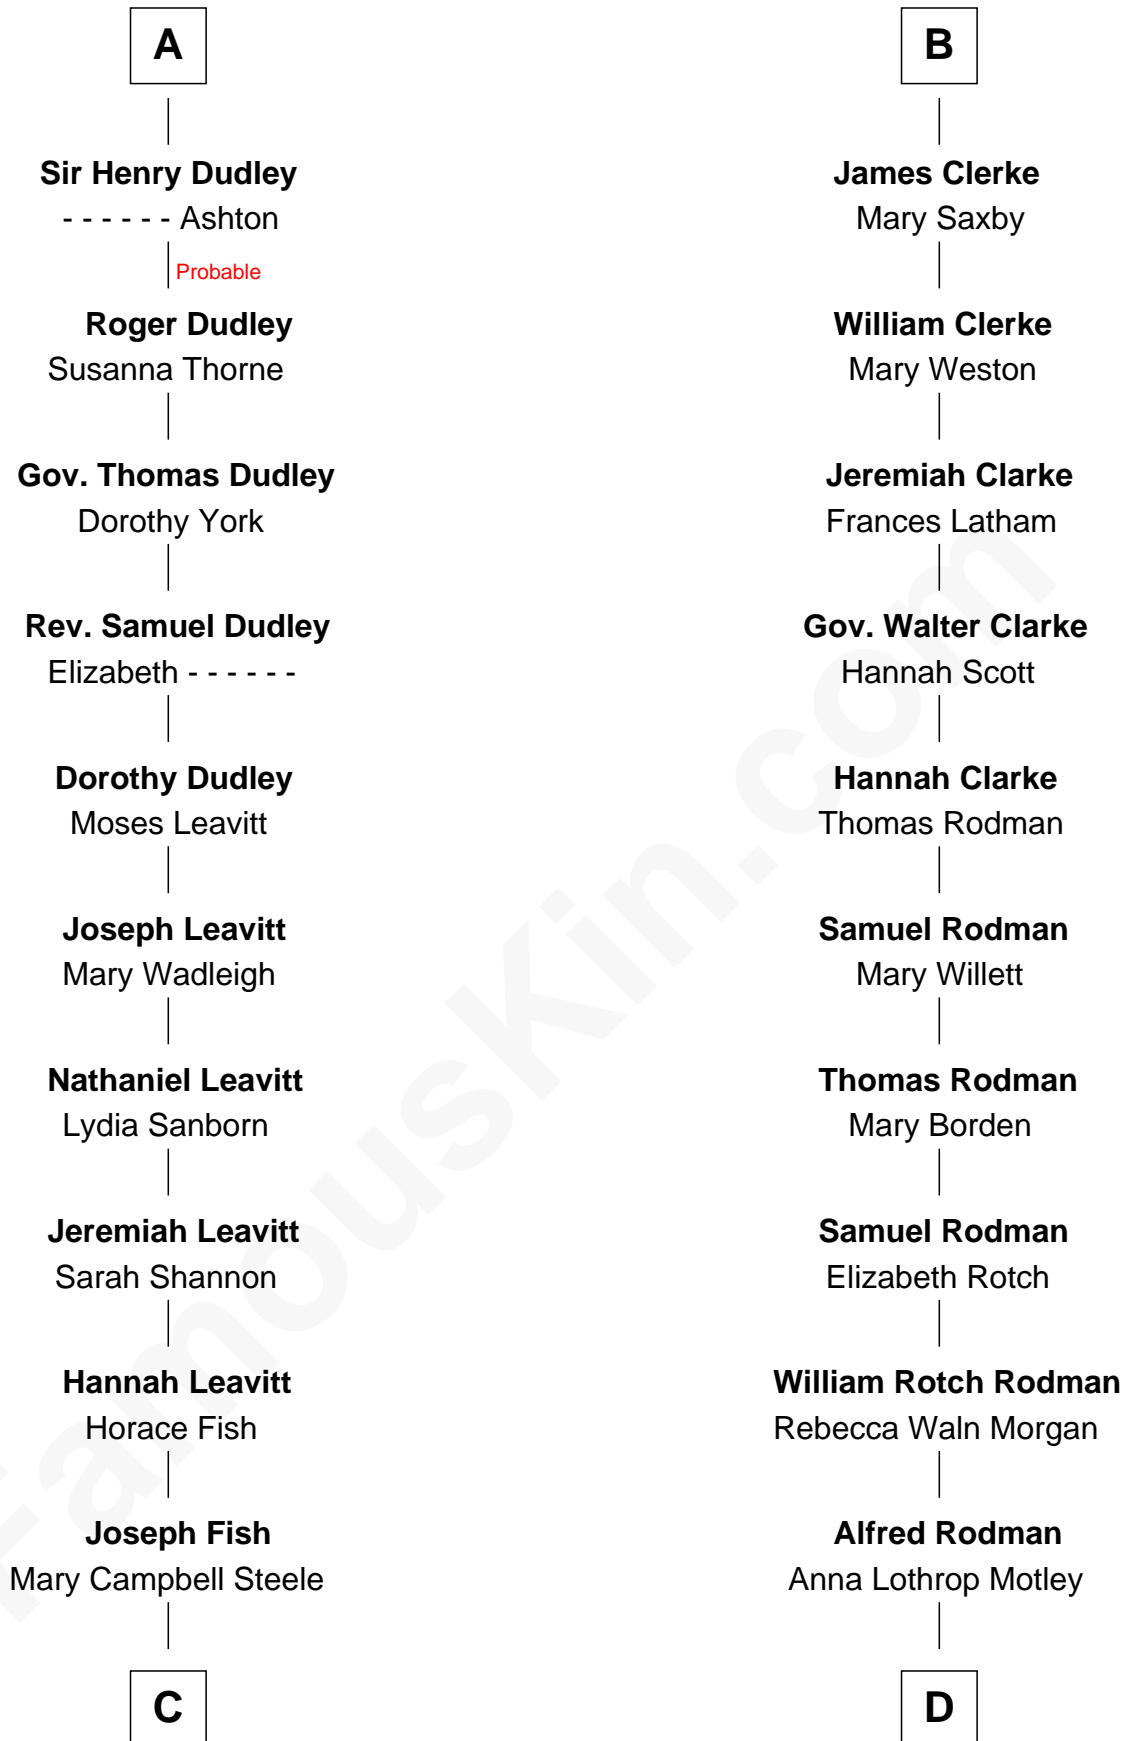

# FamousKin.com Relationship Chart of

**Keri Russell**

*TV and Movie Actress*

20th cousin 1 time removed of

**Tuesday Weld**

*TV and Movie Actress*

**Sir William de Ros**  
Margery de Badlesmere

**Thomas de Ros**  
Beatrice de Stafford

**Margaret de Ros**  
Sir Reynold Grey

**Margaret Grey**  
Sir William Bonville

**William Bonville**  
Elizabeth Harington

**William Bonville**  
Katherine Neville

**Cecily Bonville**  
Thomas Grey

**Cecily Grey**  
Sir John Sutton

**A**

**Maud de Roos**  
John de Welles

**Margery de Welles**  
Stephen le Scrope

**Maude le Scrope**  
Sir Baldwin Freville

**Elizabeth Freville**  
Sir Thomas Ferrers

**Sir Henry Ferrers**  
Margaret Heckstall

**Elizabeth Ferrers**  
James Clerke

**George Clerke**  
Elizabeth Wilsford

**B**

**C**

**John Lazelle Fish**

Melvina Cheney

**Karl Joseph Fish**

Mary Emma McNeil