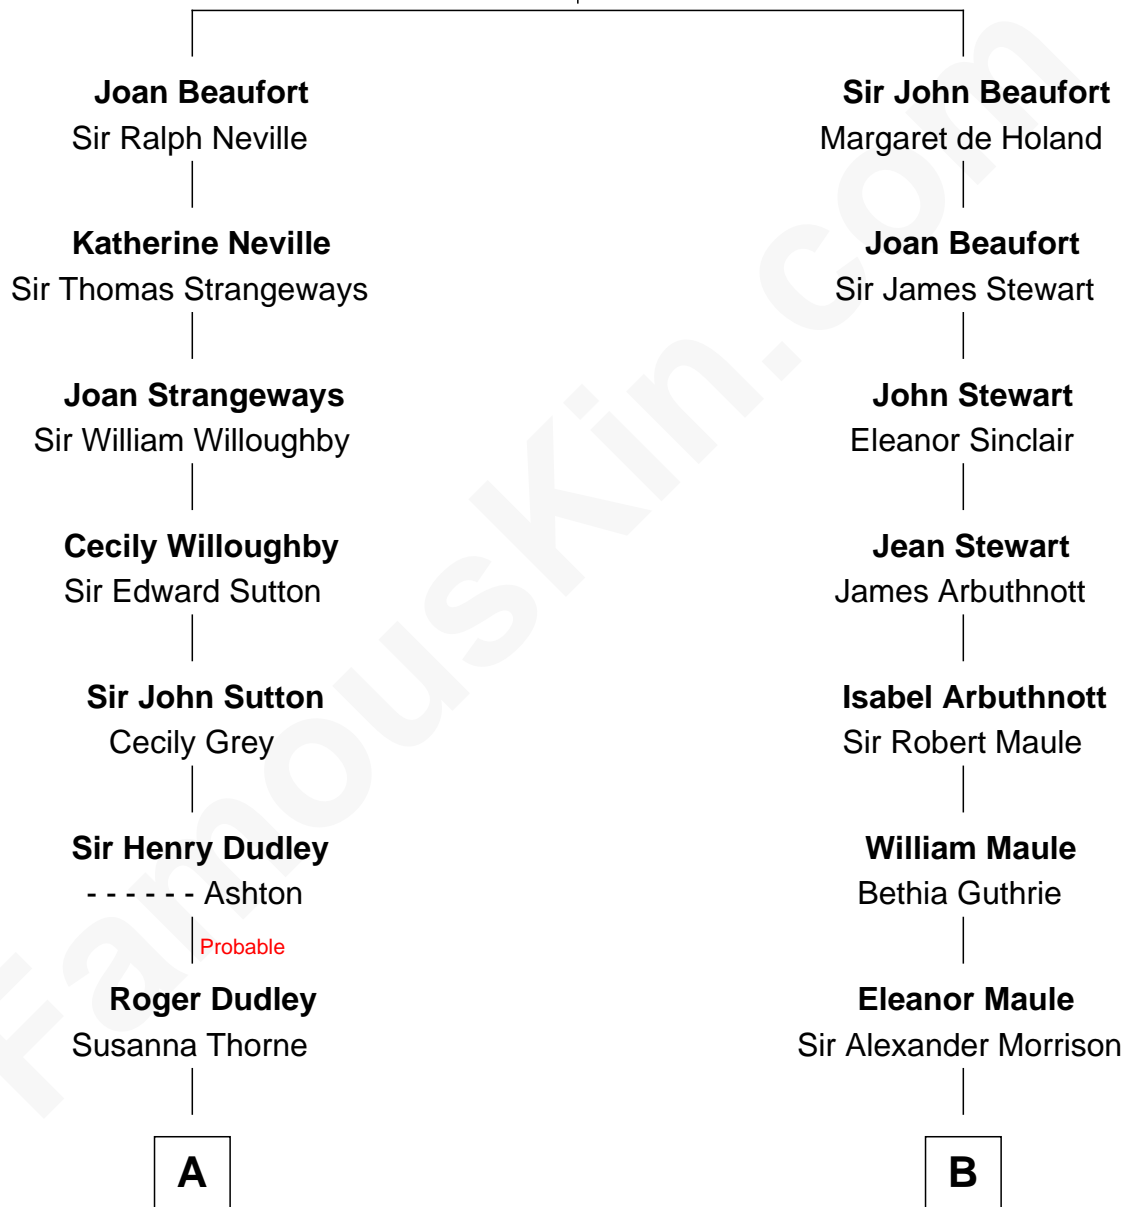

FamousKin.com

Relationship Chart of

Keri Russell

TV and Movie Actress

14th cousin 5 times removed of

Helen Keller

Author and Activist

John of Gaunt

Katherine Roet

C

Emma Inez Fish
Kermit Sylvester Stephens

Stephanie Stephens
David Harold Russell

Keri Russell
TV and Movie Actress

FamousKin.com