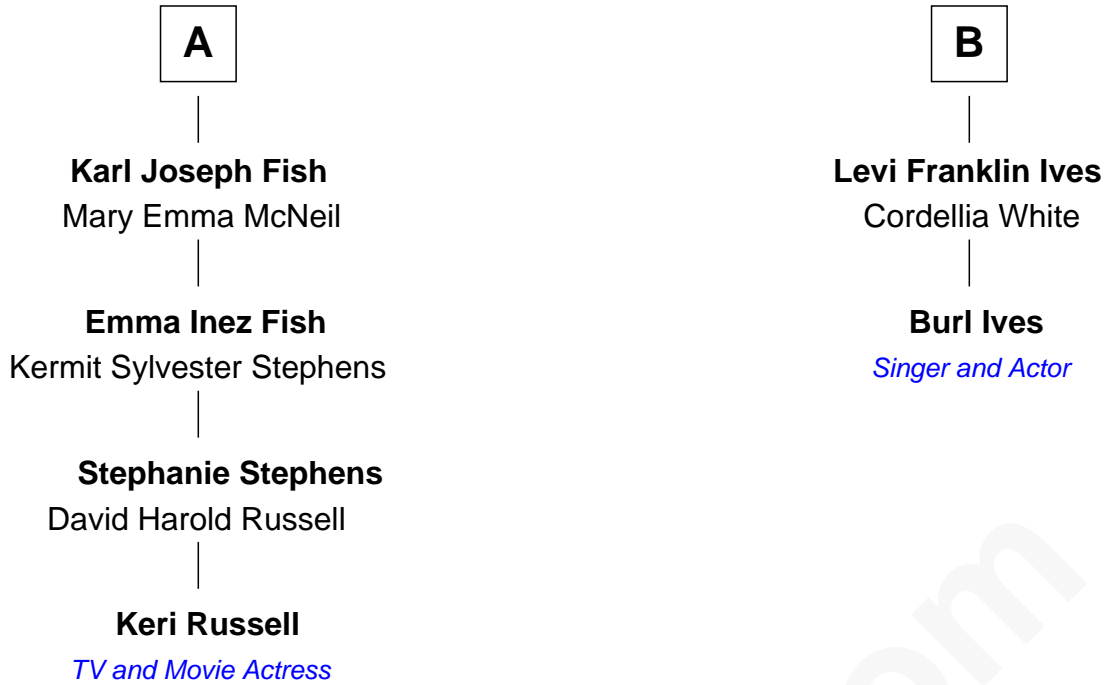

FamousKin.com Relationship Chart of

Keri Russell

TV and Movie Actress

8th cousin 2 times removed of

Burl Ives

Singer and Actor

John Leavitt
Sarah Gilman

Moses Leavitt
Dorothy Dudley

David Johnson
Rebecca Washburn

David Johnson
Susanna Willis

Willis Johnson
Jemima Smith

Susannah Johnson
Aaron Ordway

Abraham Ordway
Sally Wright

Charlotte Josephine Ordway
William Riley Ives

B

FamousKin.com