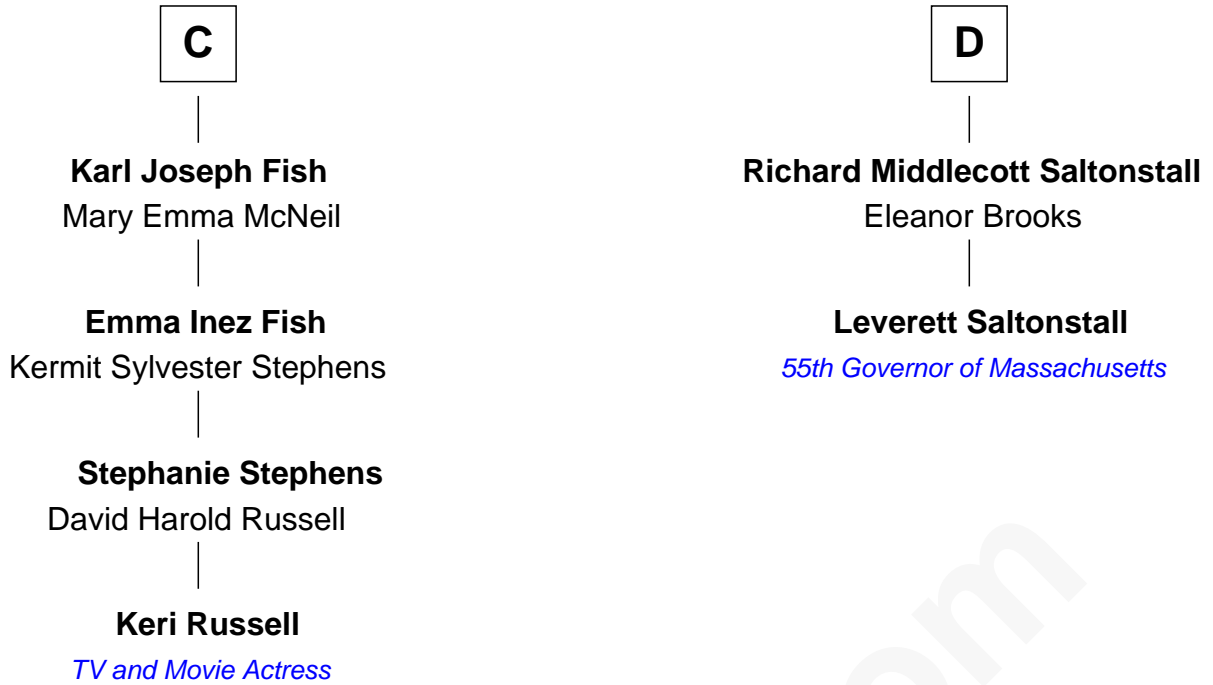

# FamousKin.com Relationship Chart of

**Keri Russell**

*TV and Movie Actress*

18th cousin 2 times removed of

**Leverett Saltonstall**

*55th Governor of Massachusetts*

**Sir John Grey**

Avice Marmion

FamousKin.com