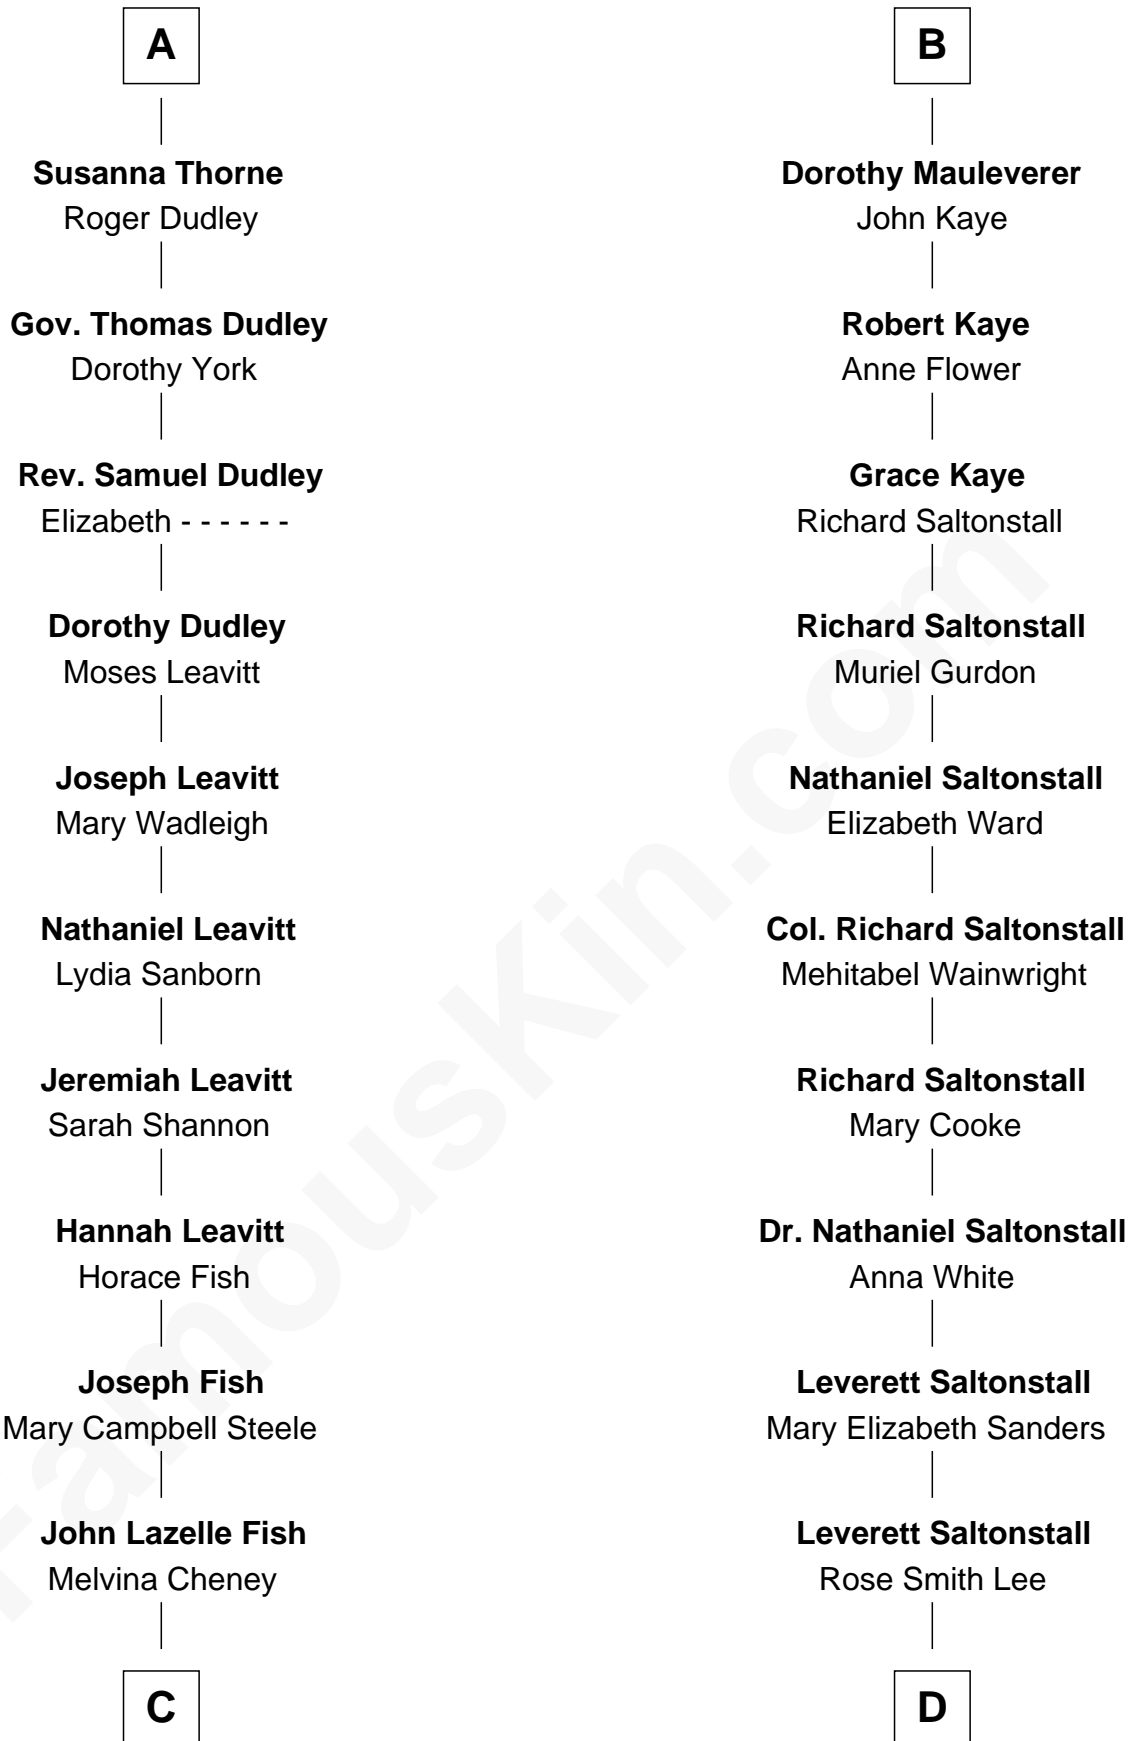

# FamousKin.com Relationship Chart of

**Keri Russell**

*TV and Movie Actress*

18th cousin 2 times removed of

**Leverett Saltonstall**

*55th Governor of Massachusetts*

**Sir John Grey**

Avice Marmion

FamousKin.com