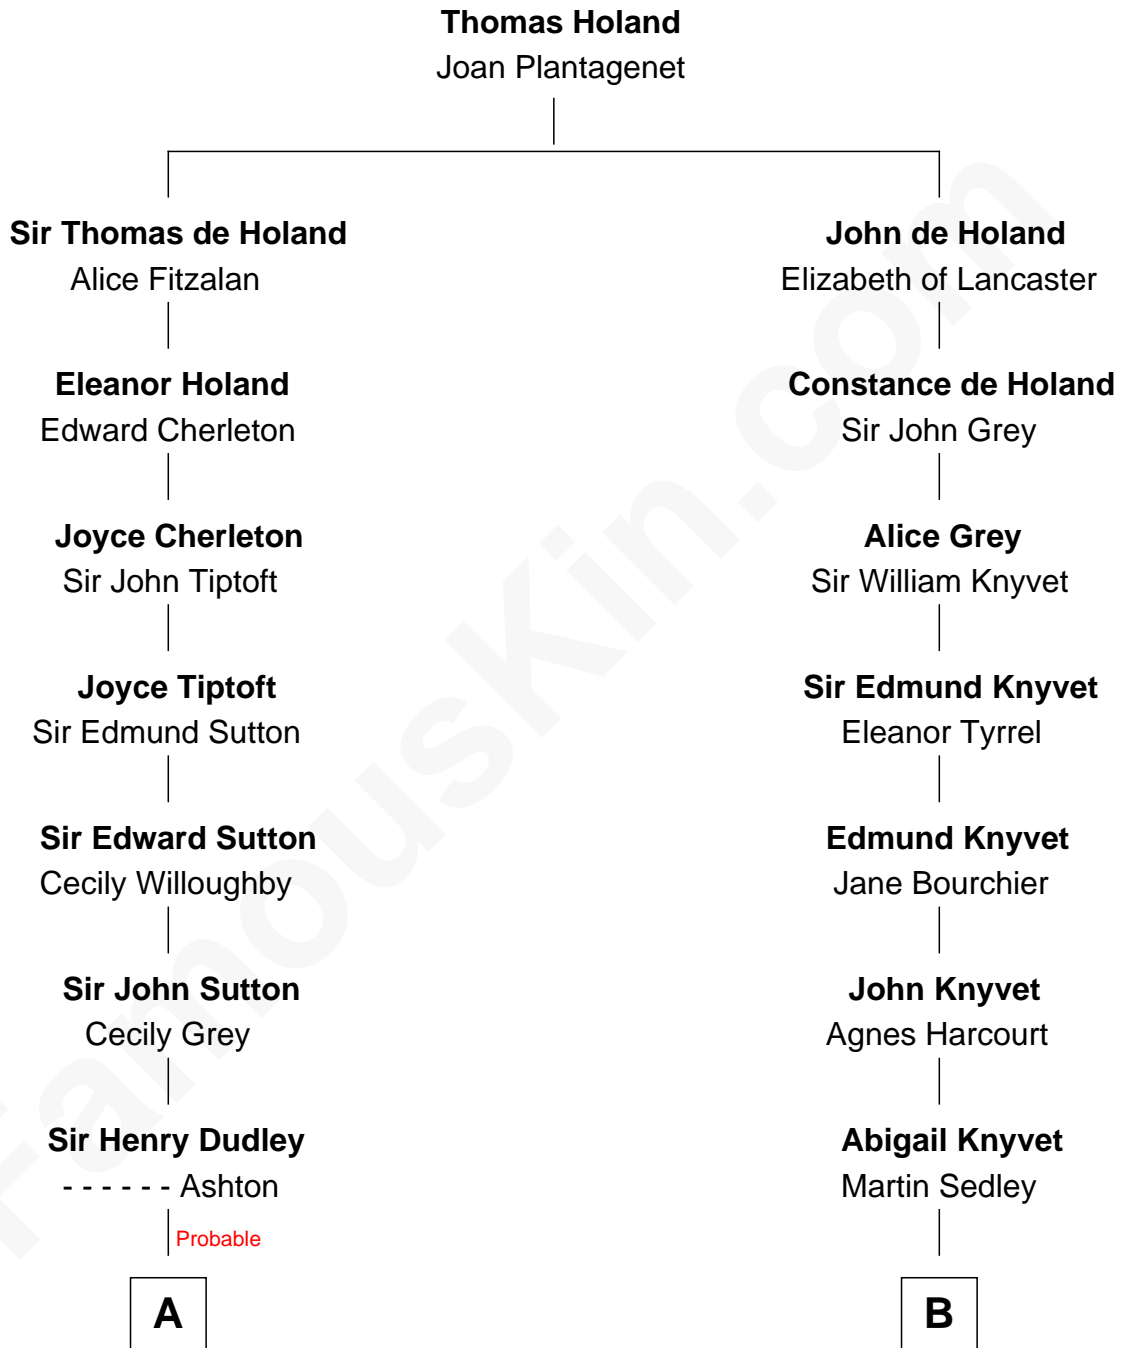

FamousKin.com Relationship Chart of

Keri Russell

TV and Movie Actress

16th cousin 4 times removed of

Leverett Saltonstall

55th Governor of Massachusetts

C

—
Karl Joseph Fish
Mary Emma McNeil

—
Emma Inez Fish
Kermit Sylvester Stephens

—
Stephanie Stephens
David Harold Russell

—
Keri Russell
TV and Movie Actress

FamousKin.com