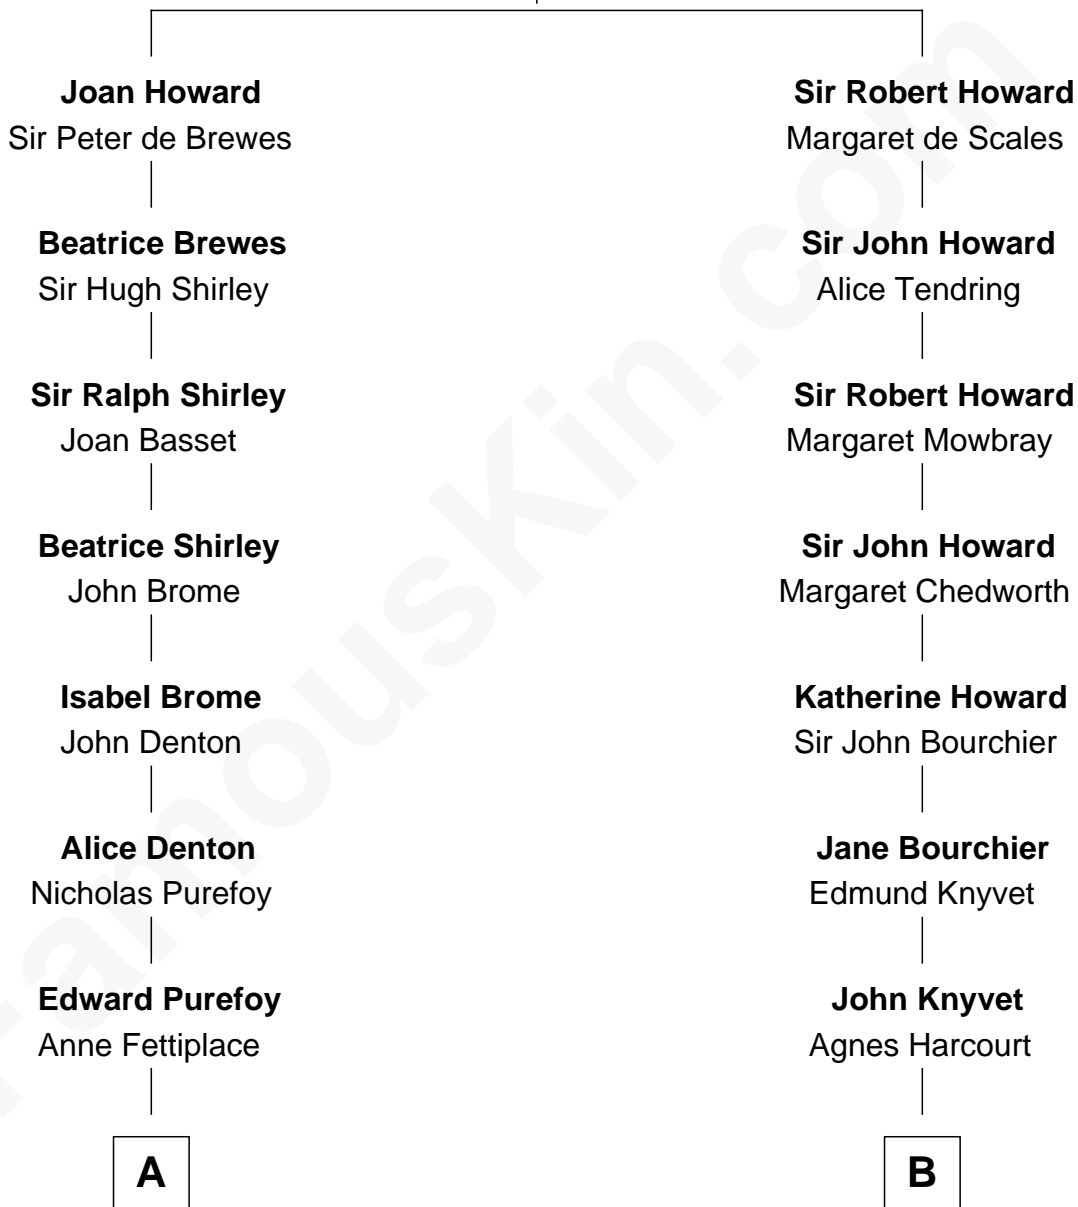

# FamousKin.com Relationship Chart of

**Keri Russell**

*TV and Movie Actress*

17th cousin 4 times removed of

**Leverett Saltonstall**

*55th Governor of Massachusetts*

**Sir John Howard**

Alice de Bois

**C**

—  
**John Lazelle Fish**

Melvina Cheney

—  
**Karl Joseph Fish**

Mary Emma McNeil

—  
**Emma Inez Fish**

Kermit Sylvester Stephens

—  
**Stephanie Stephens**

David Harold Russell

—  
**Keri Russell**

*TV and Movie Actress*