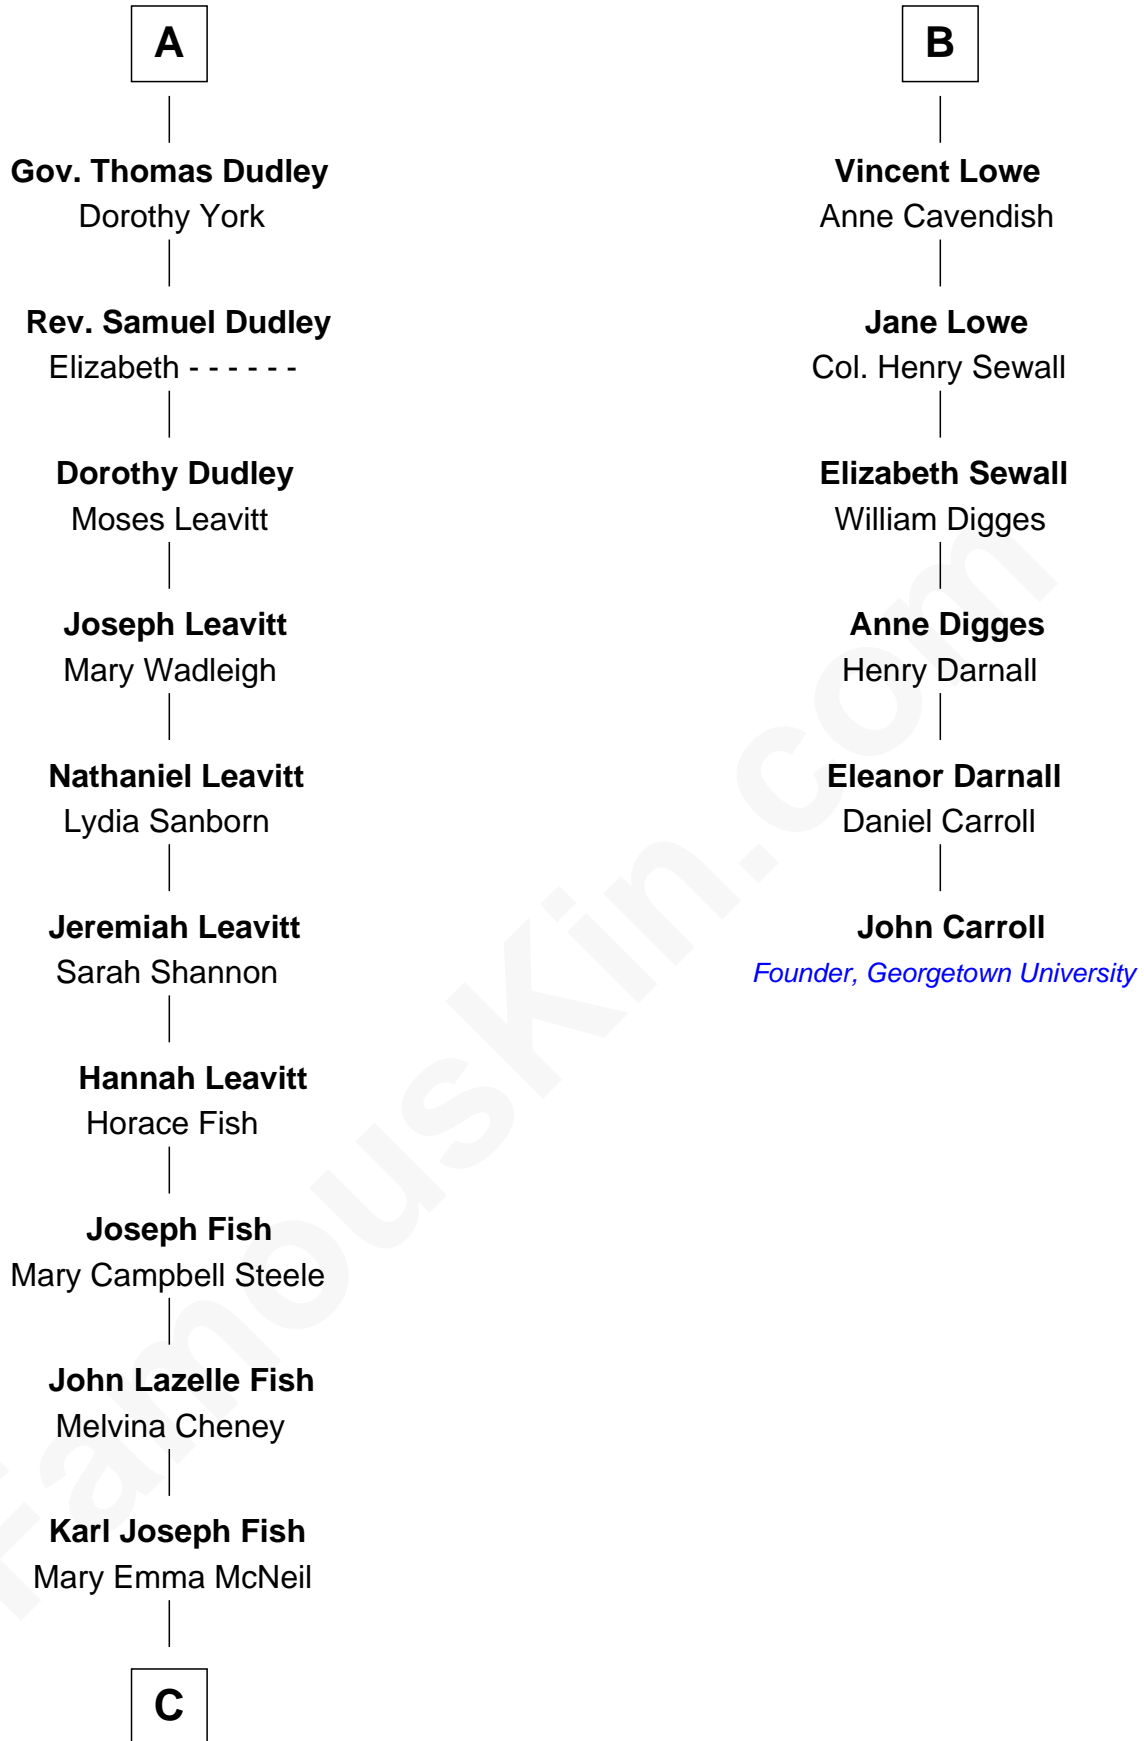

# FamousKin.com Relationship Chart of

**Keri Russell**

*TV and Movie Actress*

12th cousin 7 times removed of

**John Carroll**

*Founder of Georgetown University*

**Sir Hugh Shirley**

Beatrice Brewes

**Edward Purefoy**

Anne Fettiplace

**Mary Purefoy**

Thomas Thorne

**Susanna Thorne**

Roger Dudley

**A**

**Isabel Shirley**

Vincent Lowe

**Jasper Lowe**

Dorothy Sacheverell

**Patrick Lowe**

Jane Harpur

**B**

**C**

**Emma Inez Fish**  
Kermit Sylvester Stephens

**Stephanie Stephens**  
David Harold Russell

**Keri Russell**  
*TV and Movie Actress*

FamousKin.com