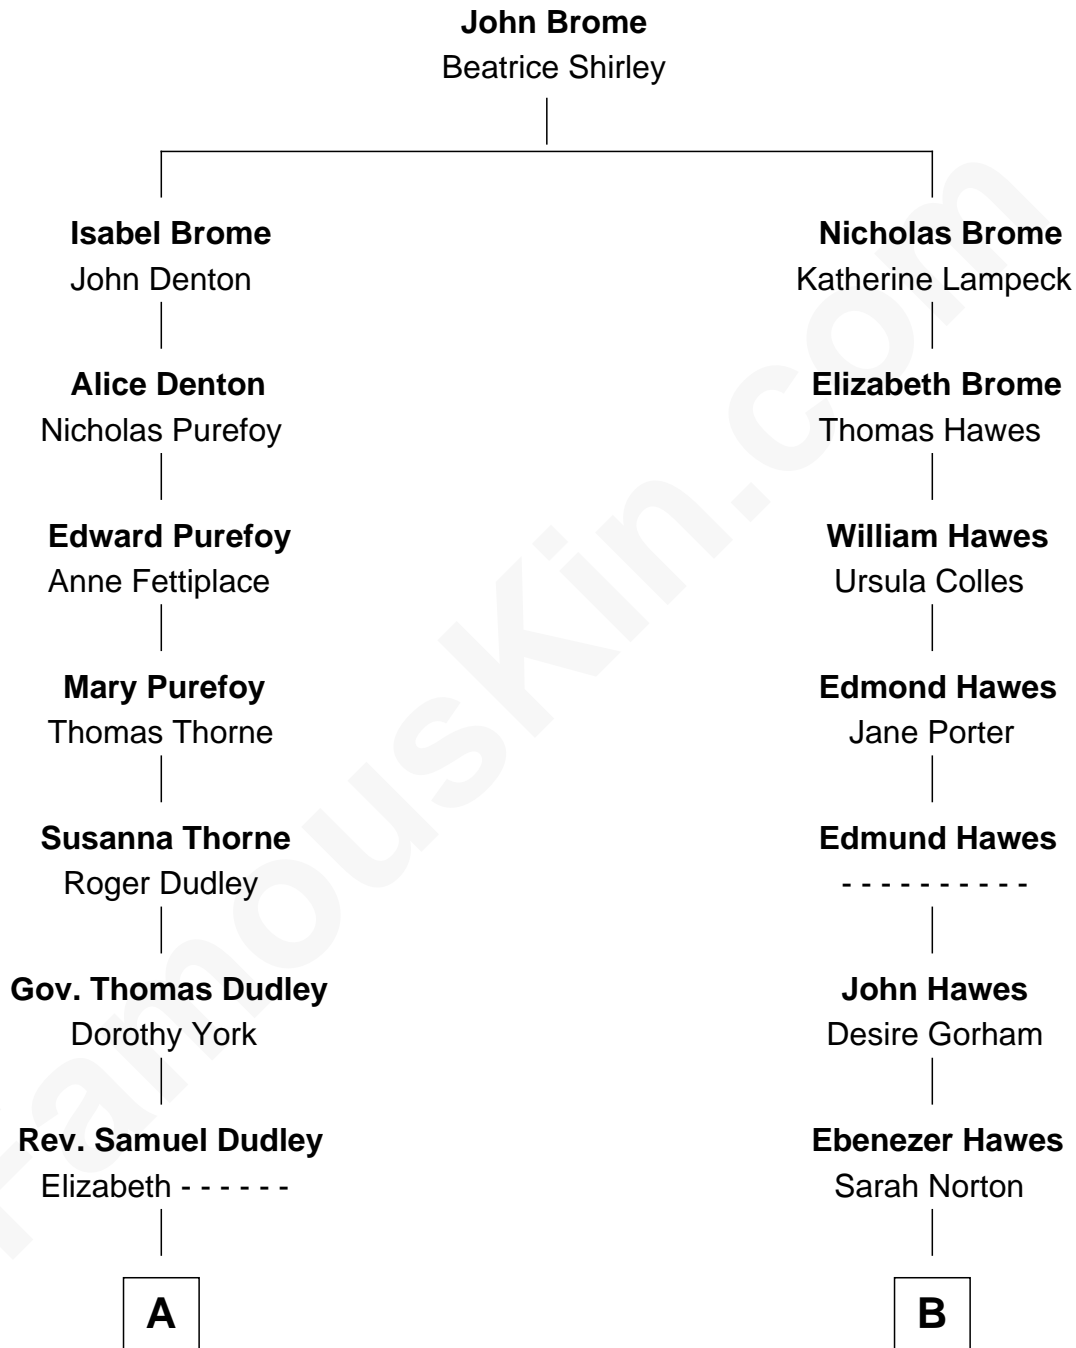

# FamousKin.com Relationship Chart of

**Keri Russell**

*TV and Movie Actress*

12th cousin 5 times removed of

**Eugene Foss**

*45th Governor of Massachusetts*

Keri Russell photo by [Caroline Bonarde Ucci](#) (CC BY 3.0)