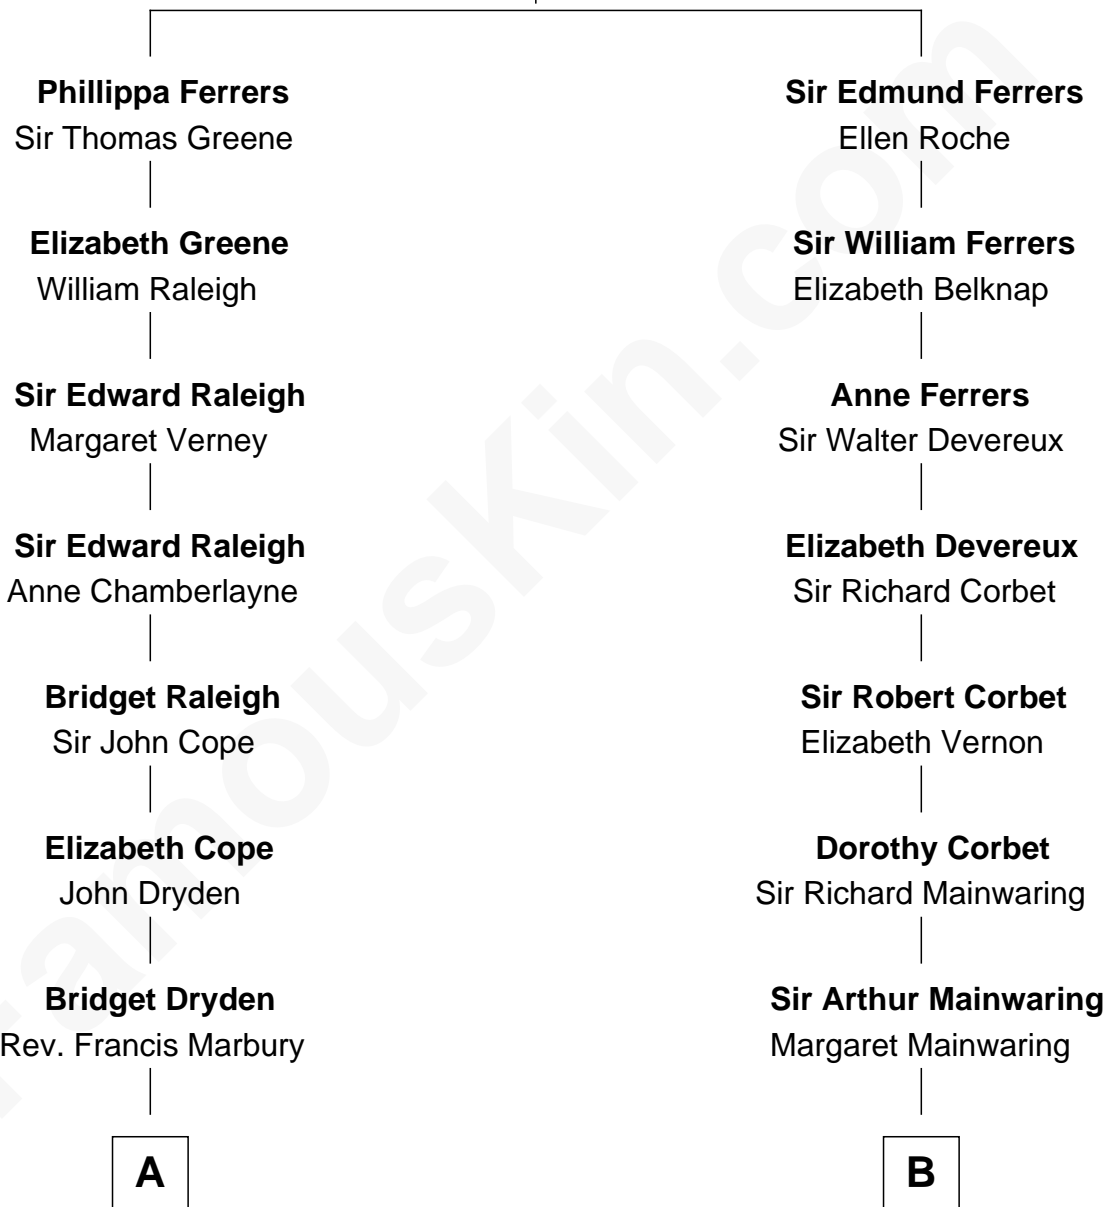

# FamousKin.com Relationship Chart of

**Amelia Earhart**

*Aviation Pioneer*

17th cousin 1 time removed of

**Lizzie Borden**

*Accused Murderess*

**Robert de Ferrers**  
Margaret Despencer

C

Sarah Anthony Morse  
Andrew Jackson Borden

Lizzie Borden  
*Accused Murderess*

FamousKin.com