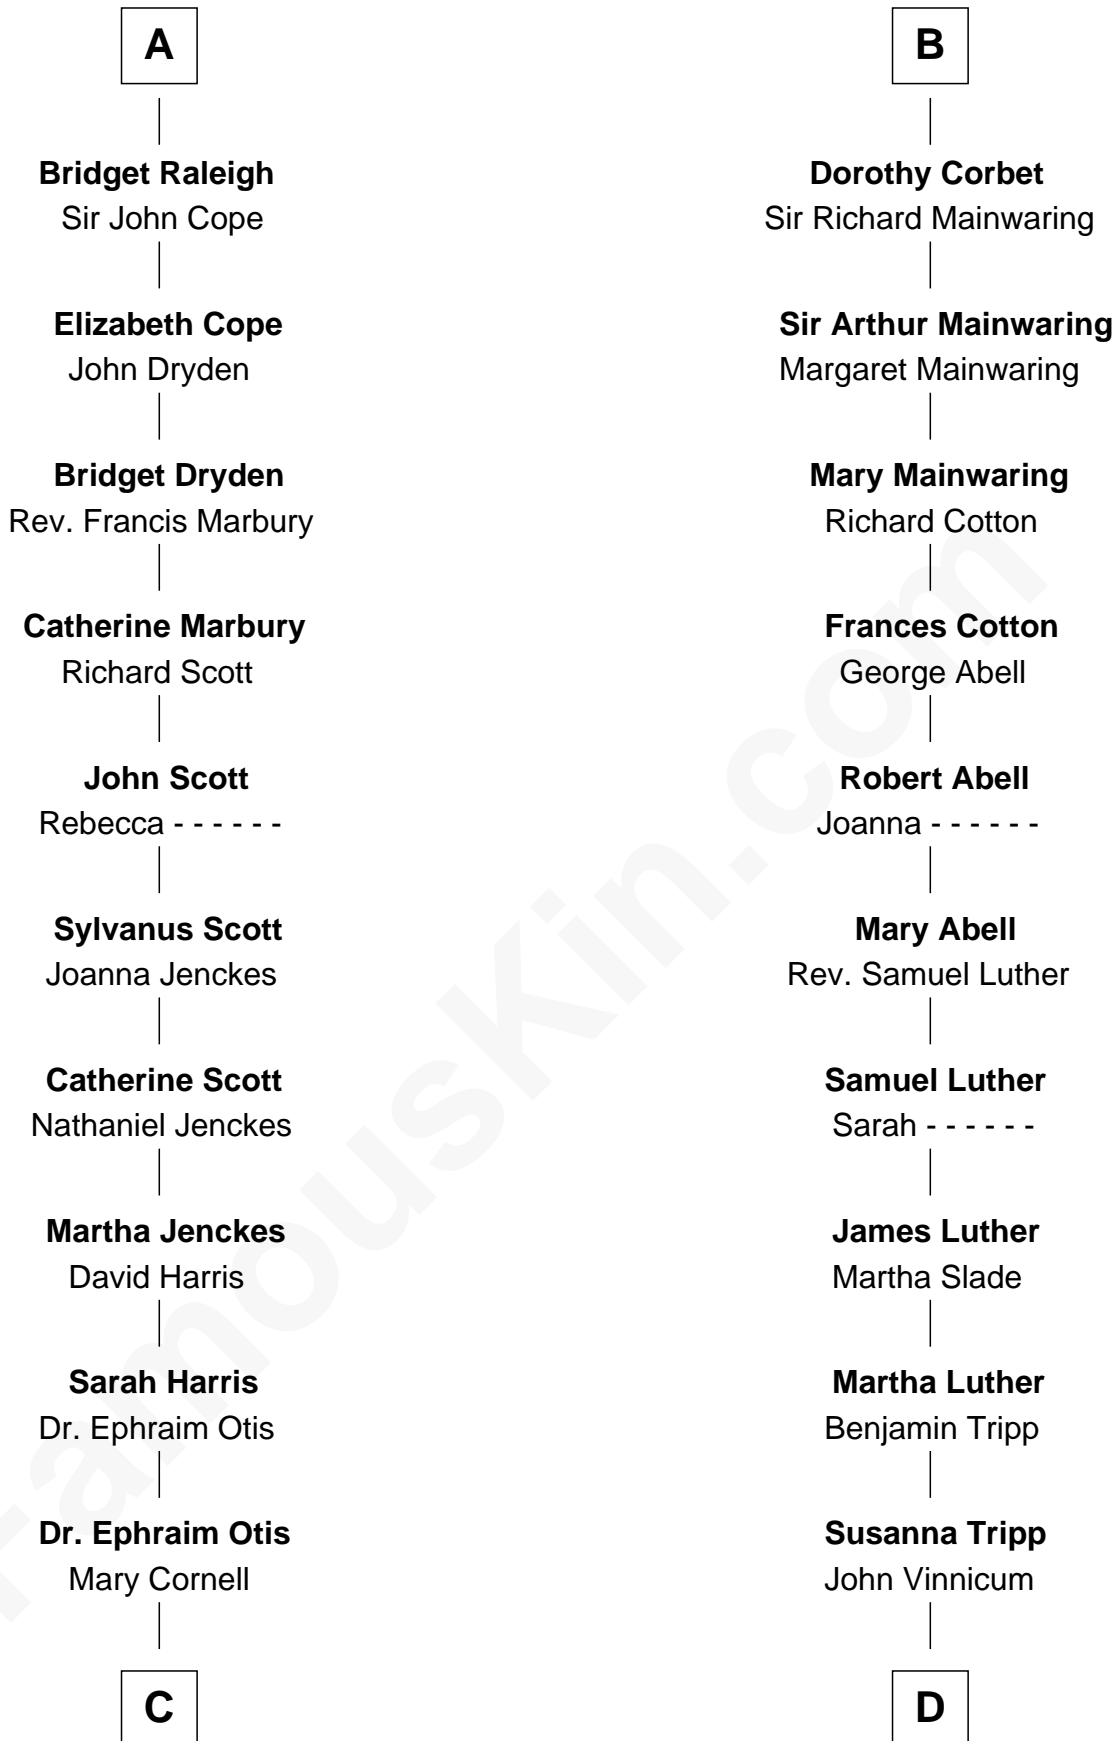

FamousKin.com Relationship Chart of

Amelia Earhart

Aviation Pioneer

20th cousin of

Lizzie Borden

Accused Murderess

Edmund Fitzalan

Alice de Warenne

C

Isaac Otis
Caroline Abigail Curtis

Alfred Gideon Otis
Amelia Josephine Harres

Amelia Otis
Edwin Stanton Earhart

Amelia Earhart
Aviation Pioneer

D

Sarah L. Vinnicum
Joseph Morse

Anthony Morse
Rhoda Morrison

Sarah Anthony Morse
Andrew Jackson Borden

Lizzie Borden
Accused Murderess