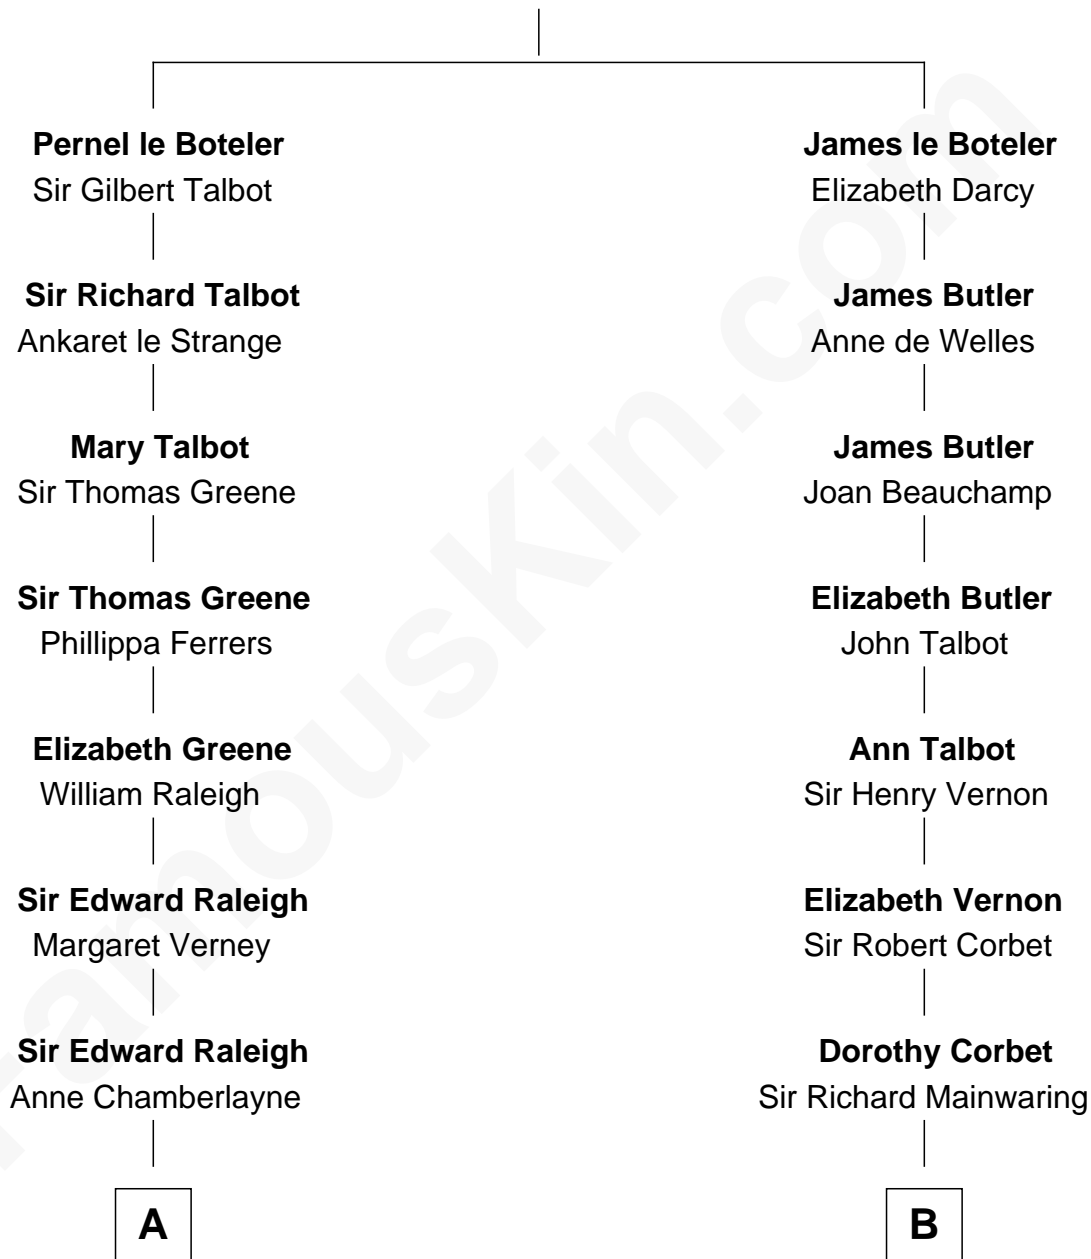

# FamousKin.com Relationship Chart of

**Amelia Earhart**

*Aviation Pioneer*

19th cousin 1 time removed of

**Lizzie Borden**

*Accused Murderess*

**Sir James le Boteler**

Eleanor de Bohun

**C**

**Isaac Otis**  
Caroline Abigail Curtis

**Alfred Gideon Otis**  
Amelia Josephine Harres

**Amelia Otis**  
Edwin Stanton Earhart

**Amelia Earhart**  
*Aviation Pioneer*

**D**

**Anthony Morse**  
Rhoda Morrison

**Sarah Anthony Morse**  
Andrew Jackson Borden

**Lizzie Borden**  
*Accused Murderess*