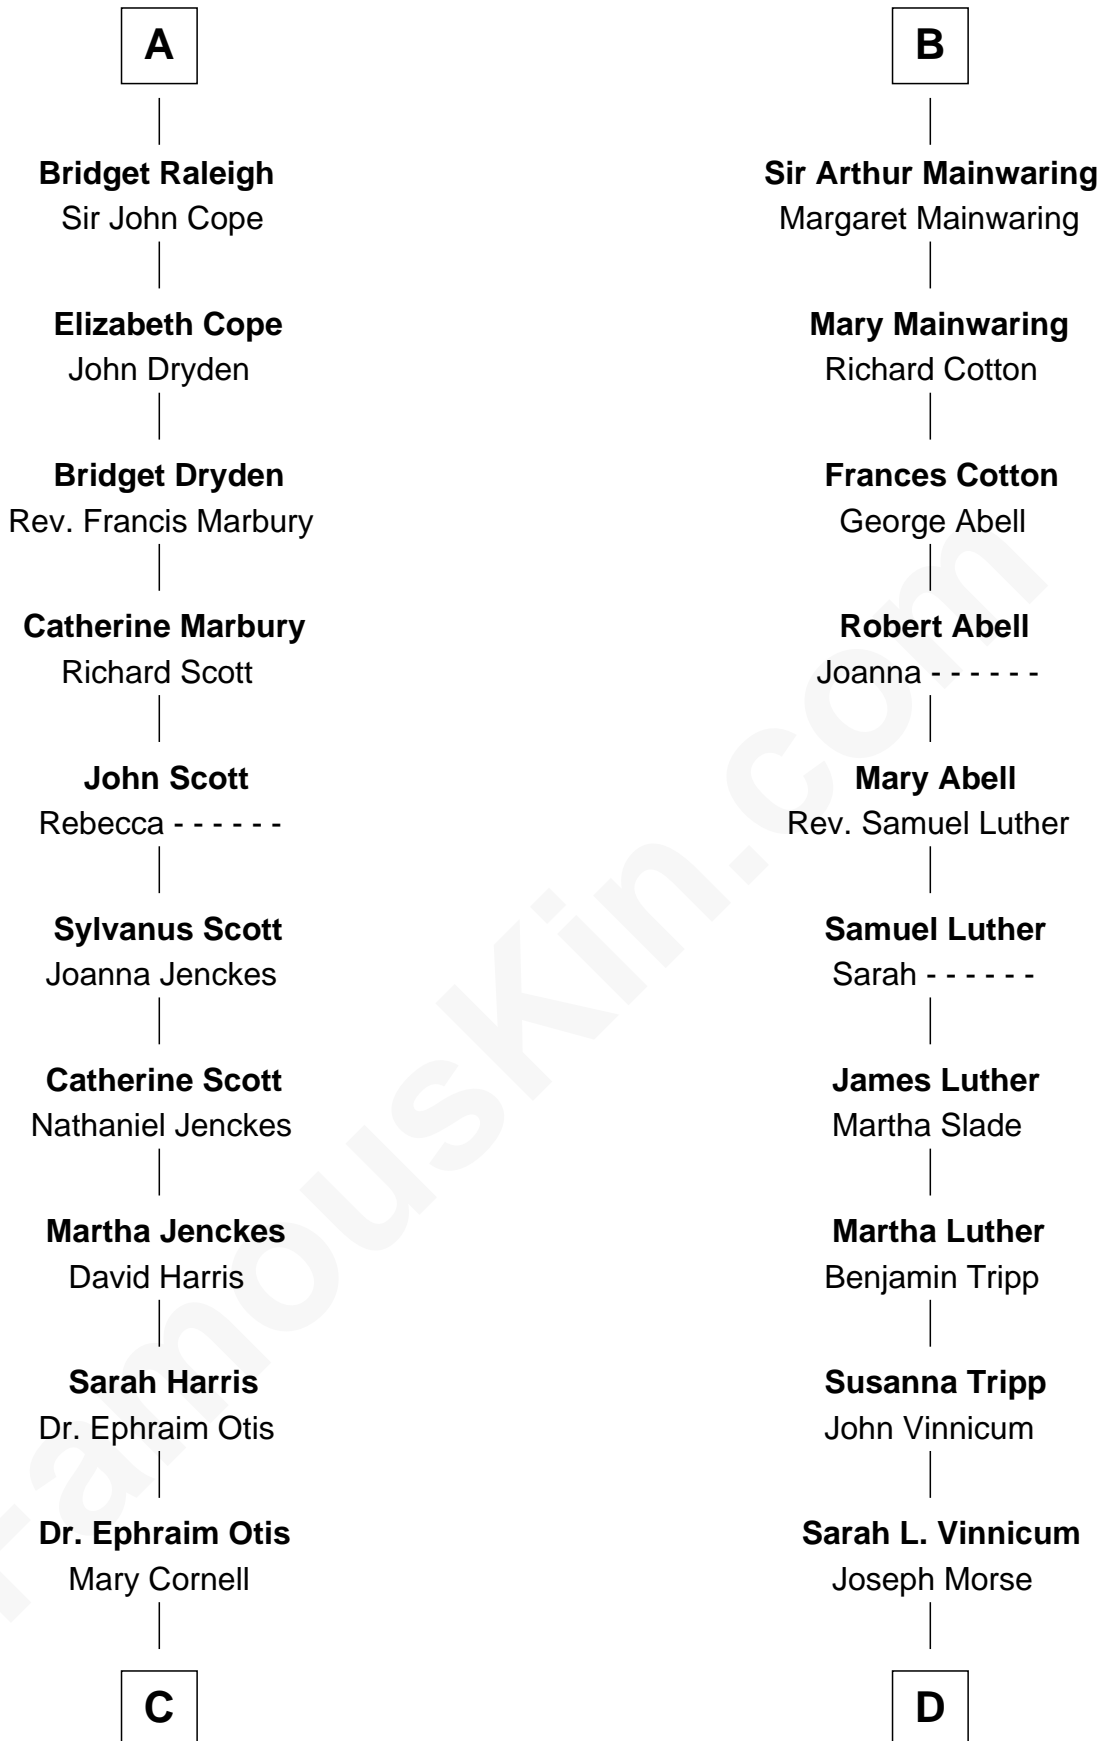

# FamousKin.com Relationship Chart of

**Amelia Earhart**

*Aviation Pioneer*

19th cousin 1 time removed of

**Lizzie Borden**

*Accused Murderess*

**Sir James le Boteler**

Eleanor de Bohun

**C**

**Isaac Otis**  
Caroline Abigail Curtis

**Alfred Gideon Otis**  
Amelia Josephine Harres

**Amelia Otis**  
Edwin Stanton Earhart

**Amelia Earhart**  
*Aviation Pioneer*

**D**

**Anthony Morse**  
Rhoda Morrison

**Sarah Anthony Morse**  
Andrew Jackson Borden

**Lizzie Borden**  
*Accused Murderess*