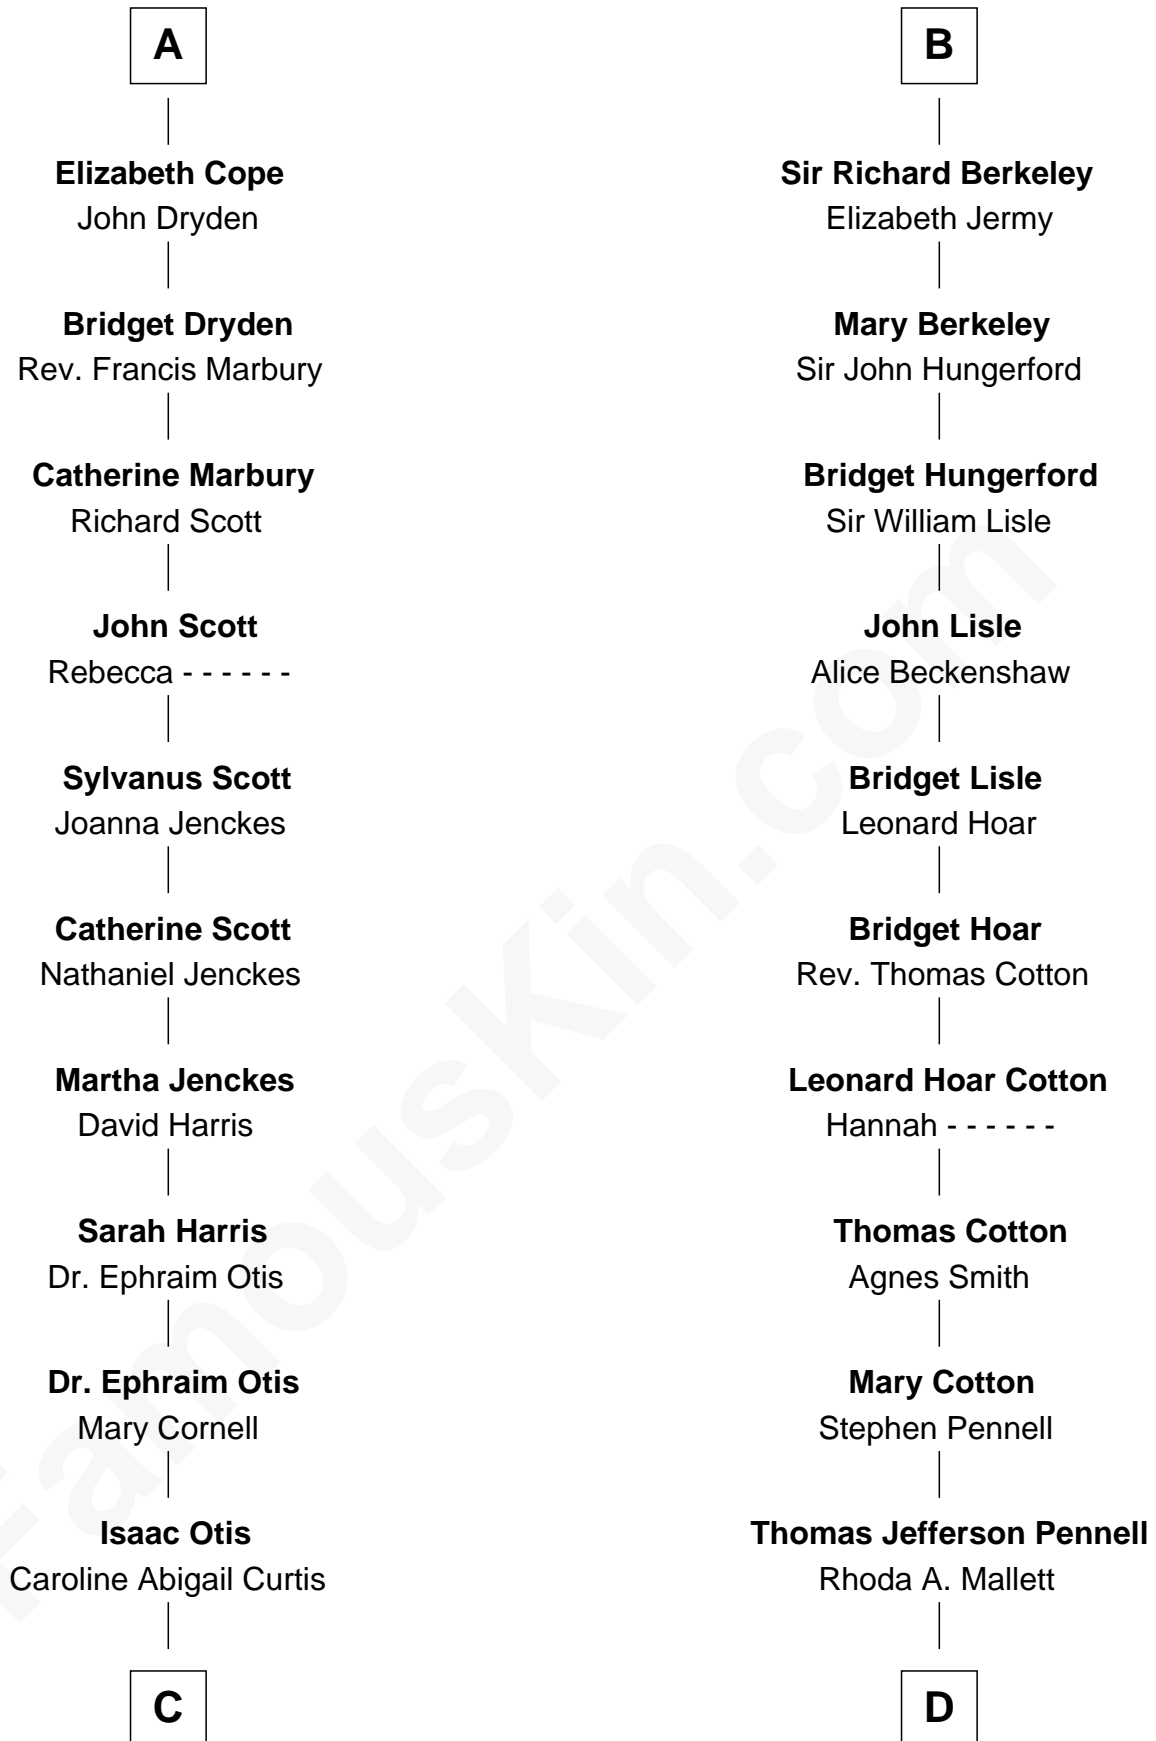

FamousKin.com Relationship Chart of

Amelia Earhart

Aviation Pioneer

19th cousin 2 times removed of

Warren Buffett

Chairman & CEO, Berkshire Hathaway

C

Alfred Gideon Otis
Amelia Josephine Harres

Amelia Otis
Edwin Stanton Earhart

Amelia Earhart
Aviation Pioneer

D

Deborah Collamore Pennell
John Watson

Susan Ann Watson
Ford Bela Barber

Stella Frances Barber
John Ammon Stahl

Leila Stahl
Howard Homan Buffett