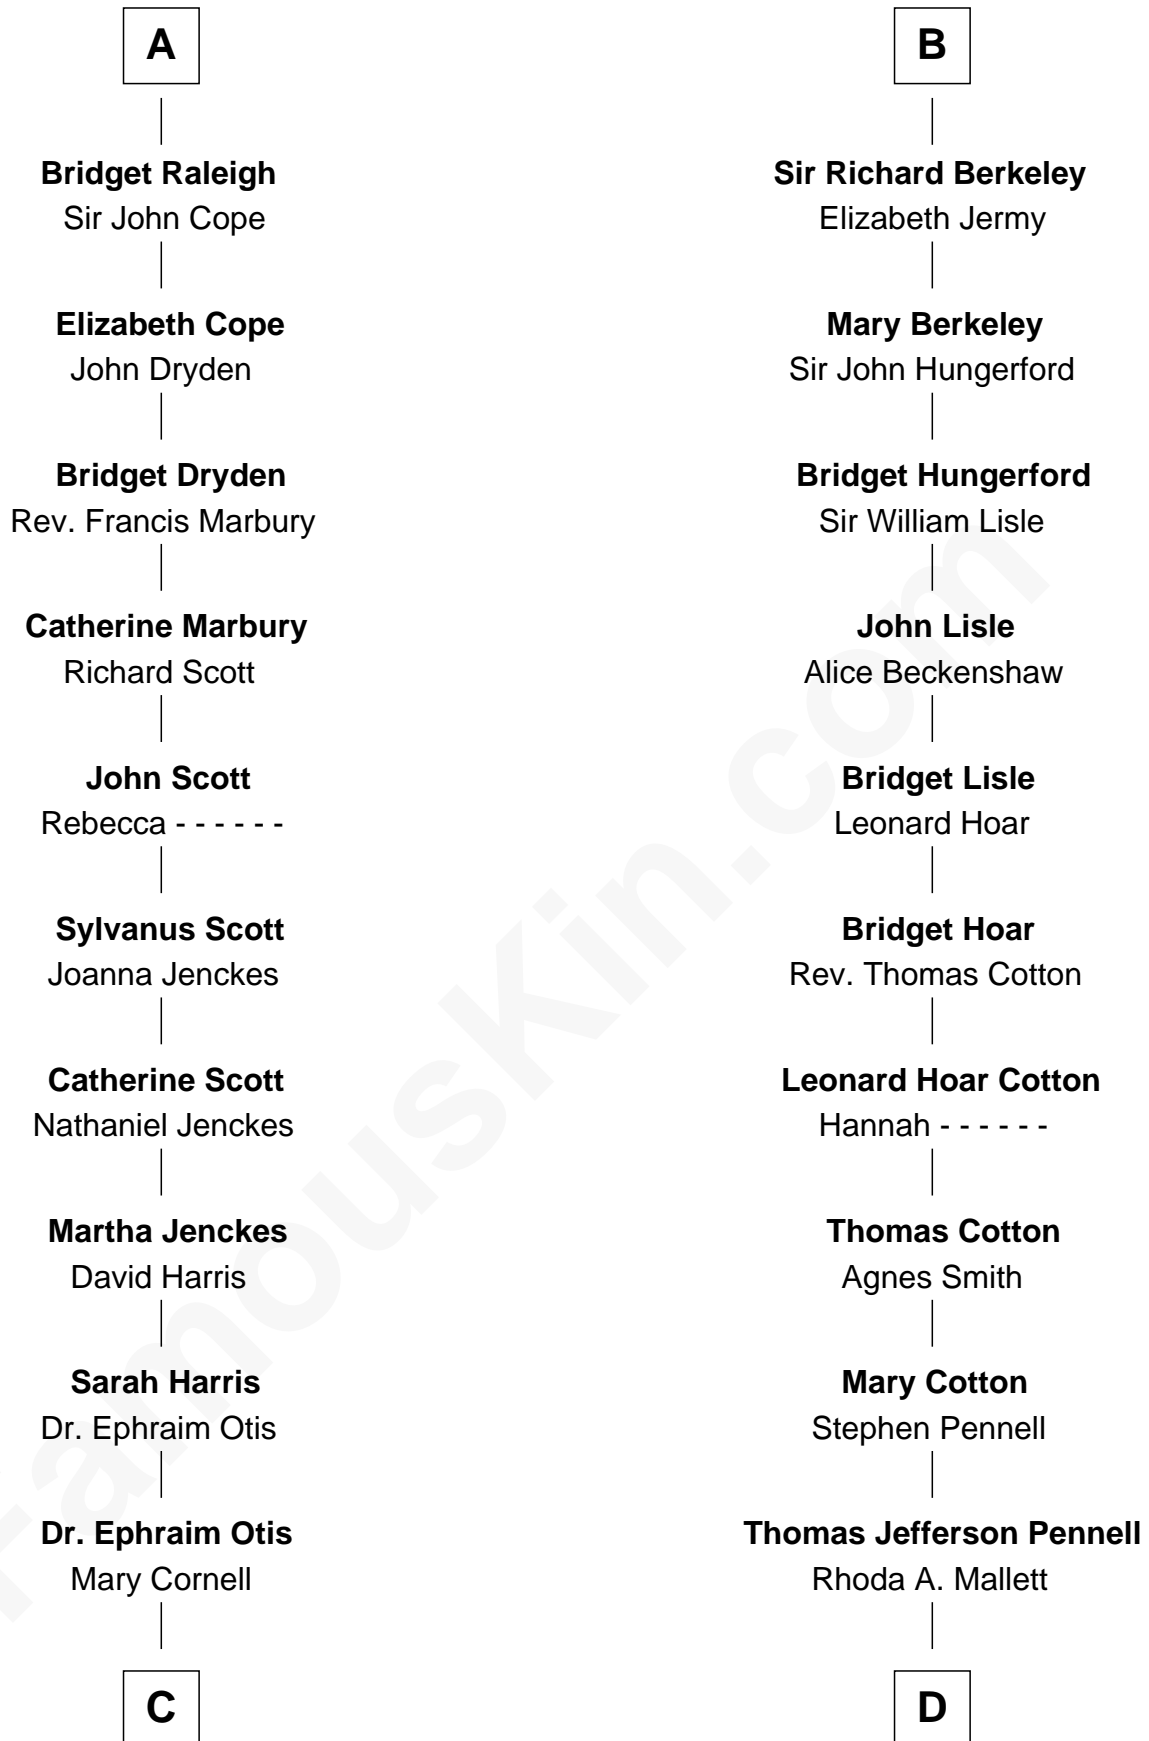

FamousKin.com Relationship Chart of

Amelia Earhart

Aviation Pioneer

20th cousin 1 time removed of

Warren Buffett

Chairman & CEO, Berkshire Hathaway

Edmund Fitzalan

Alice de Warenne

C

Isaac Otis
Caroline Abigail Curtis

Alfred Gideon Otis
Amelia Josephine Harres

Amelia Otis
Edwin Stanton Earhart

Amelia Earhart
Aviation Pioneer

D

Deborah Collamore Pennell
John Watson

Susan Ann Watson
Ford Bela Barber