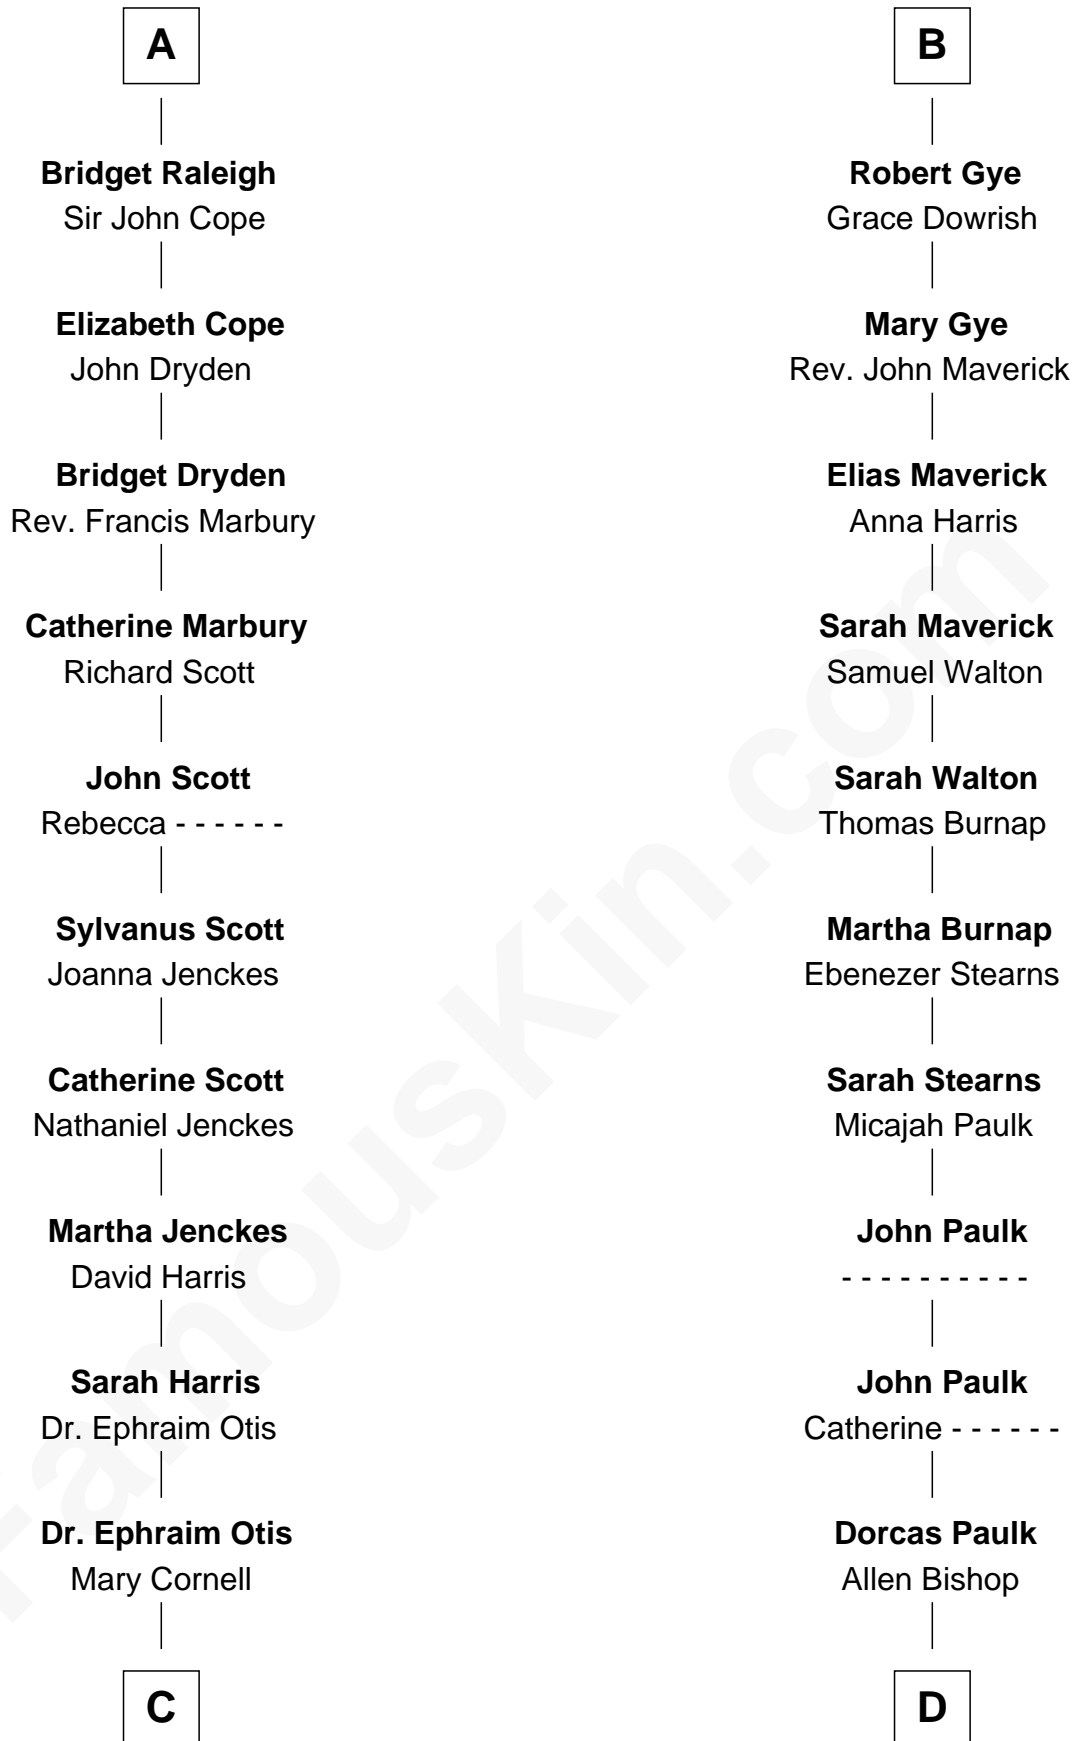

# FamousKin.com Relationship Chart of

**Amelia Earhart**

*Aviation Pioneer*

20th cousin 1 time removed of

**Michael Strahan**

*NFL Player and TV Personality*

**Edmund Fitzalan**

Alice de Warenne

**C**

**Isaac Otis**  
Caroline Abigail Curtis

**Alfred Gideon Otis**  
Amelia Josephine Harres

**Amelia Otis**  
Edwin Stanton Earhart

**Amelia Earhart**  
*Aviation Pioneer*

**D**

**William A. Bishop**  
Harriett Meade

**Creola Mead**  
Jado D. Traylor

**James Curtis Traylor**  
Caroline McCarter

**Louise Traylor**  
Gene Willie Strahan

**Michael Strahan**  
*NFL Player and TV Personality*