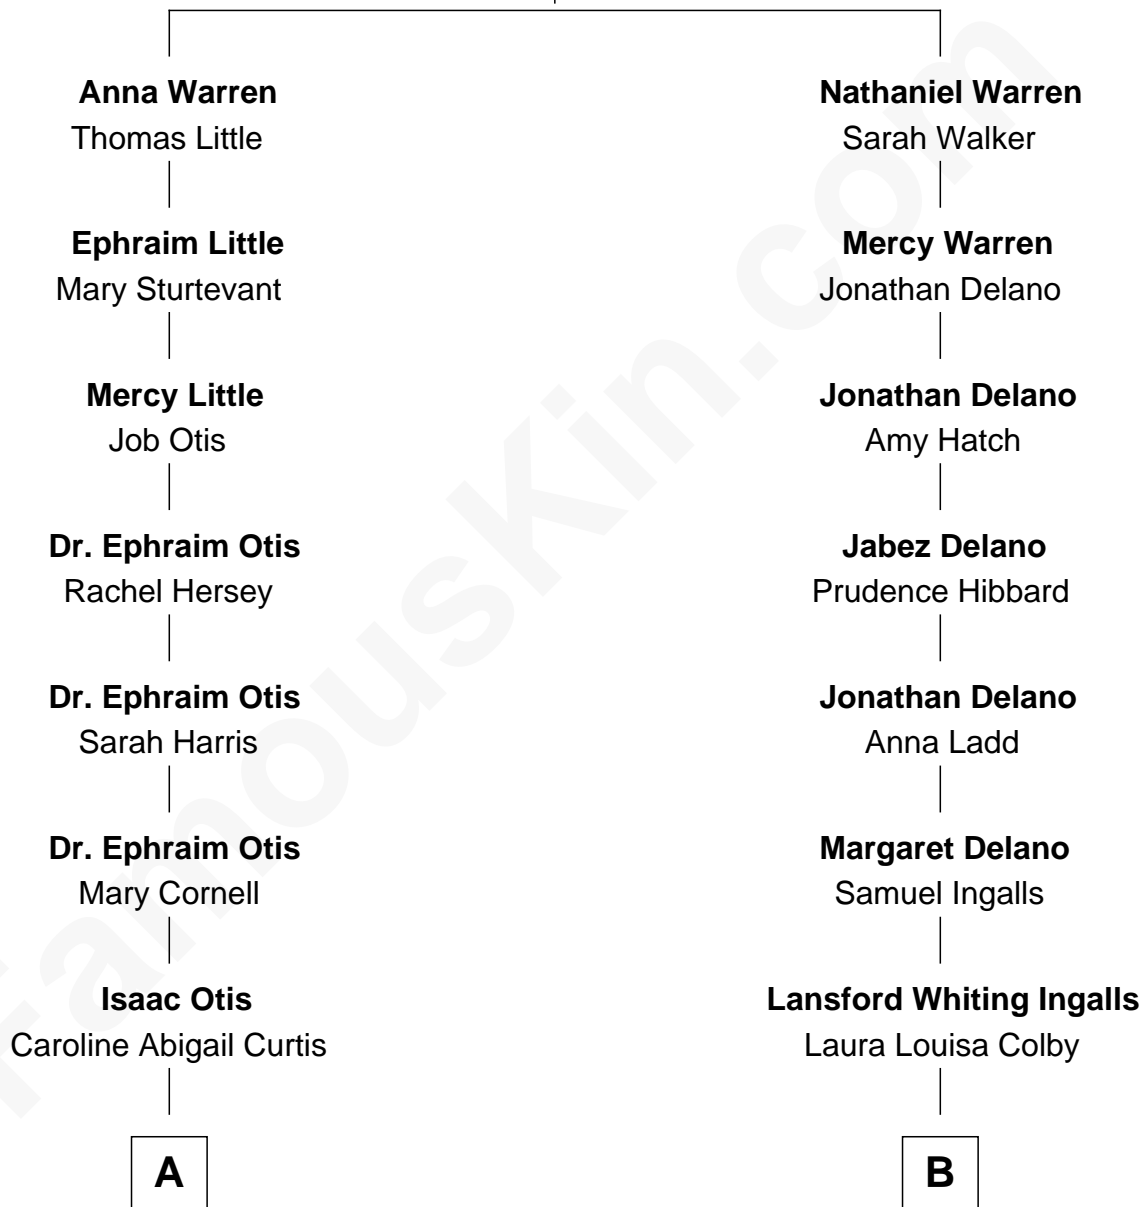

FamousKin.com Relationship Chart of

Amelia Earhart

Aviation Pioneer

8th cousin 1 time removed of

Laura Ingalls-Wilder

Author of Little House on the Prairie

Richard Warren
Elizabeth Walker

A

Alfred Gideon Otis
Amelia Josephine Harres

Amelia Otis
Edwin Stanton Earhart

Amelia Earhart
Aviation Pioneer

B

Charles Phillip Ingalls
Caroline Lake Quiner

Laura Ingalls-Wilder
Author of Little House on the Prairie

FamousKin.com