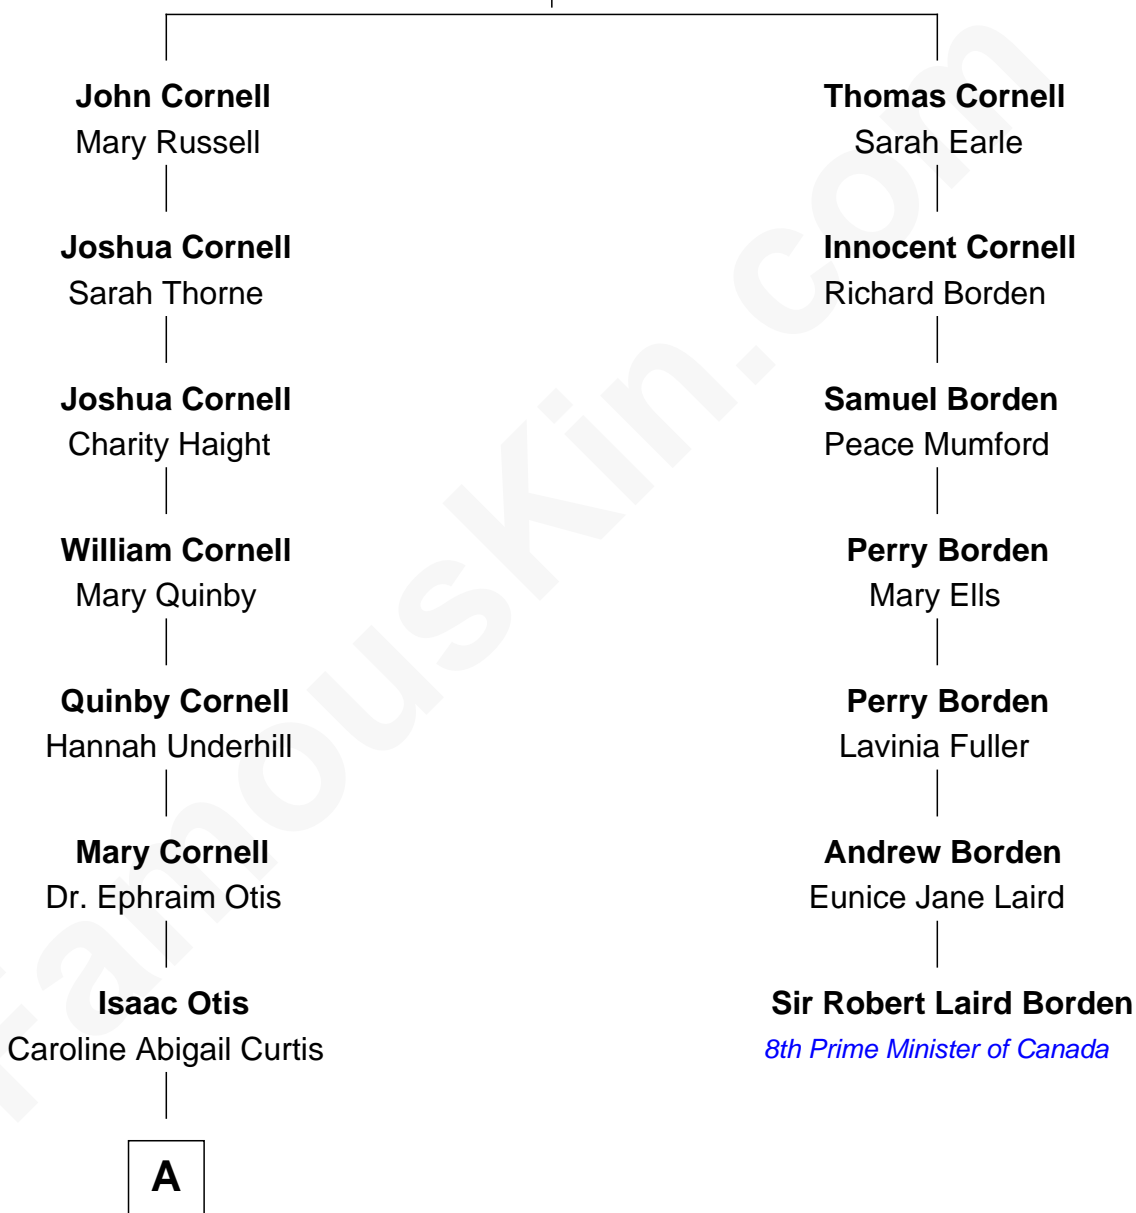

# FamousKin.com Relationship Chart of

**Amelia Earhart**

*Aviation Pioneer*

6th cousin 3 times removed of

**Sir Robert Laird Borden**

*8th Prime Minister of Canada*

**Thomas Cornell**

Rebecca Briggs

**A**

—  
**Alfred Gideon Otis**  
Amelia Josephine Harres

—  
**Amelia Otis**  
Edwin Stanton Earhart

—  
**Amelia Earhart**  
*Aviation Pioneer*

FamousKin.com