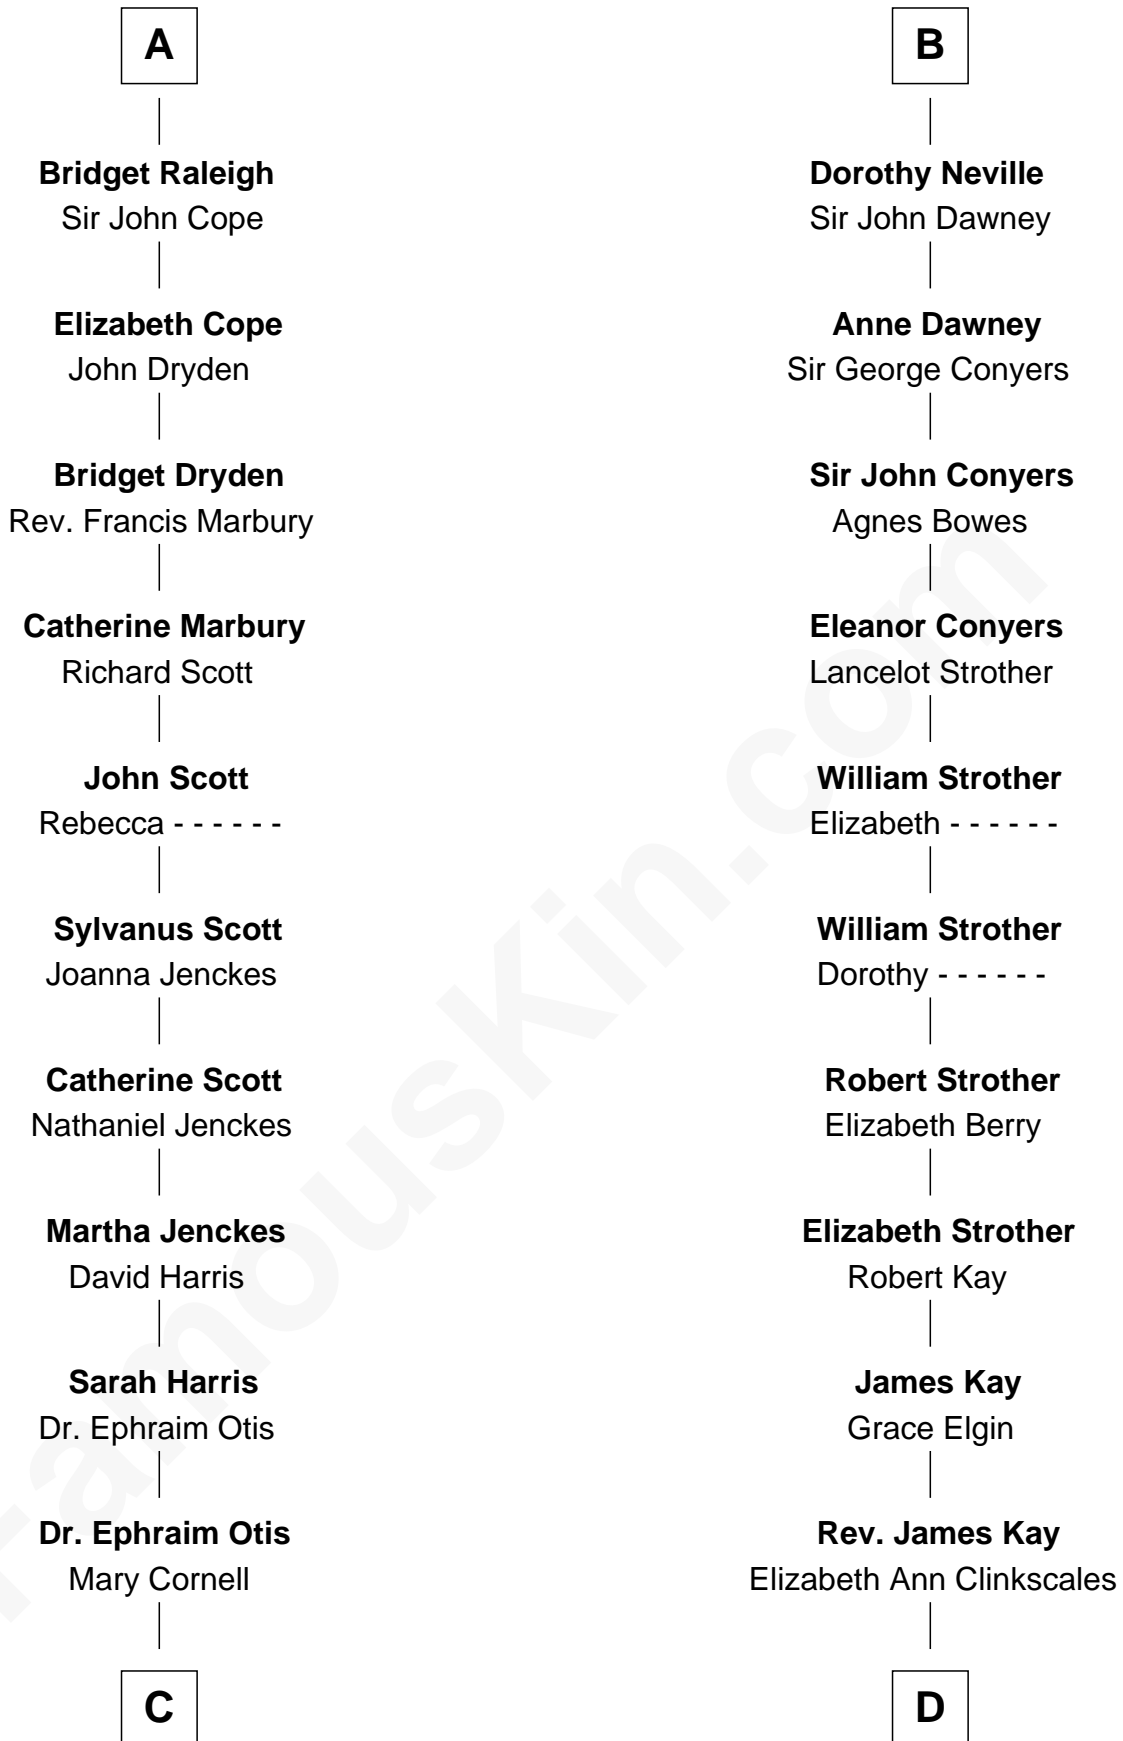

FamousKin.com Relationship Chart of

Amelia Earhart

Aviation Pioneer

20th cousin 1 time removed of

Jimmy Carter

39th U.S. President

Edmund Fitzalan

Alice de Warenne

C

Isaac Otis
Caroline Abigail Curtis

Alfred Gideon Otis
Amelia Josephine Harres

Amelia Otis
Edwin Stanton Earhart

Amelia Earhart
Aviation Pioneer

D

Mary Kay
John Pratt

James E. Pratt
Sophronia C. Cowan

Nina Pratt
William Archibald Carter

Earl Carter
Lillian Gordy

Jimmy Carter
39th U.S. President