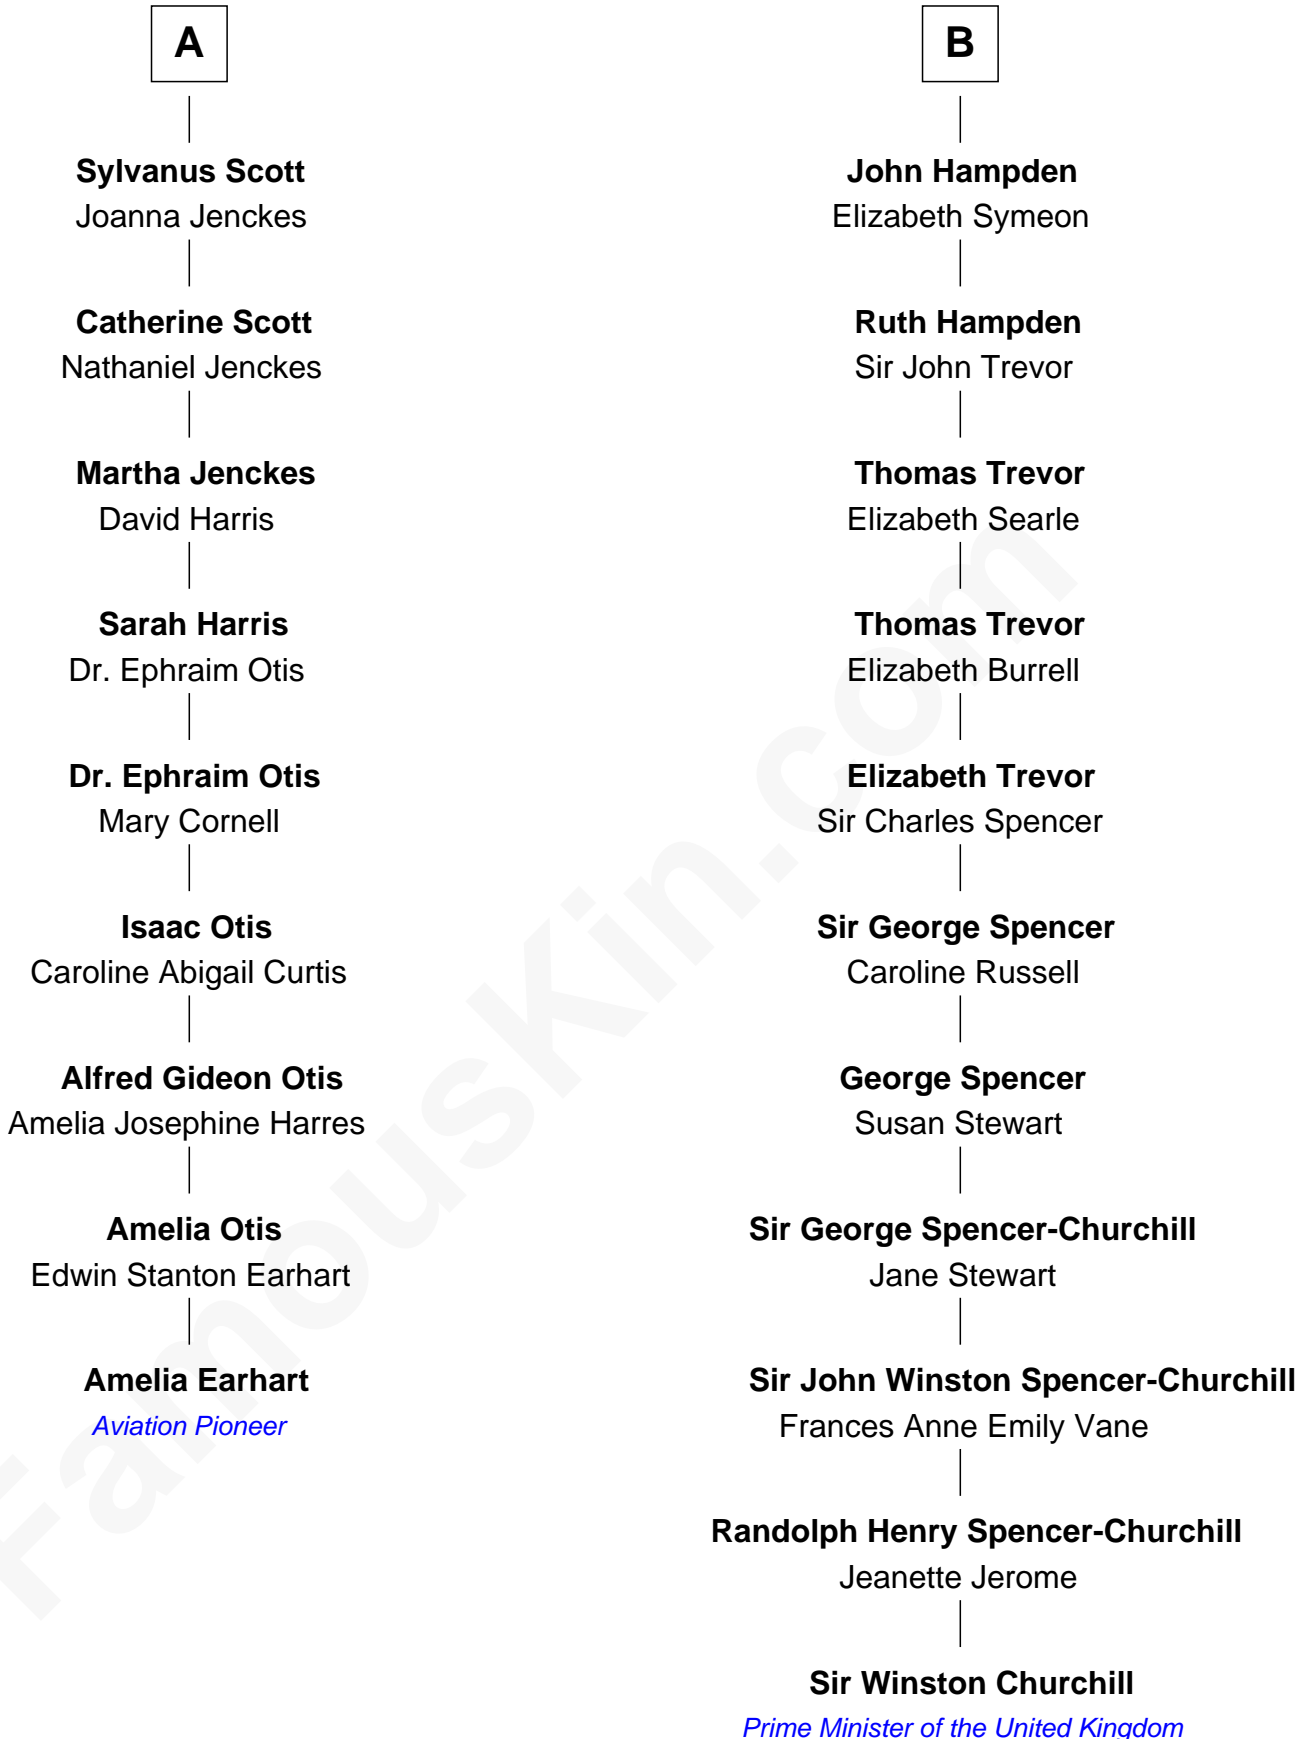

FamousKin.com Relationship Chart of

Amelia Earhart

Aviation Pioneer

15th cousin 2 times removed of

Sir Winston Churchill

Prime Minister of the United Kingdom

Sir Thomas Blount

Margaret de Gresley

Sir Thomas Blount

Agnes Hawley

Anne Blount

William Marbury

Robert Marbury

Katherine Williamson

William Marbury

Agnes Lenton

Edward Langford

Alice Langford

John Stradling

Anne Stradling

Sir John Danvers

Anne Danvers

Thomas Lovett

Elizabeth Lovett

Anthony Cave

Anne Cave

Griffith Hampden

William Hampden

Elizabeth Cromwell

B

Amelia Earhart photo by [Pacific Aviation Museum](#) (CC BY 2.0)