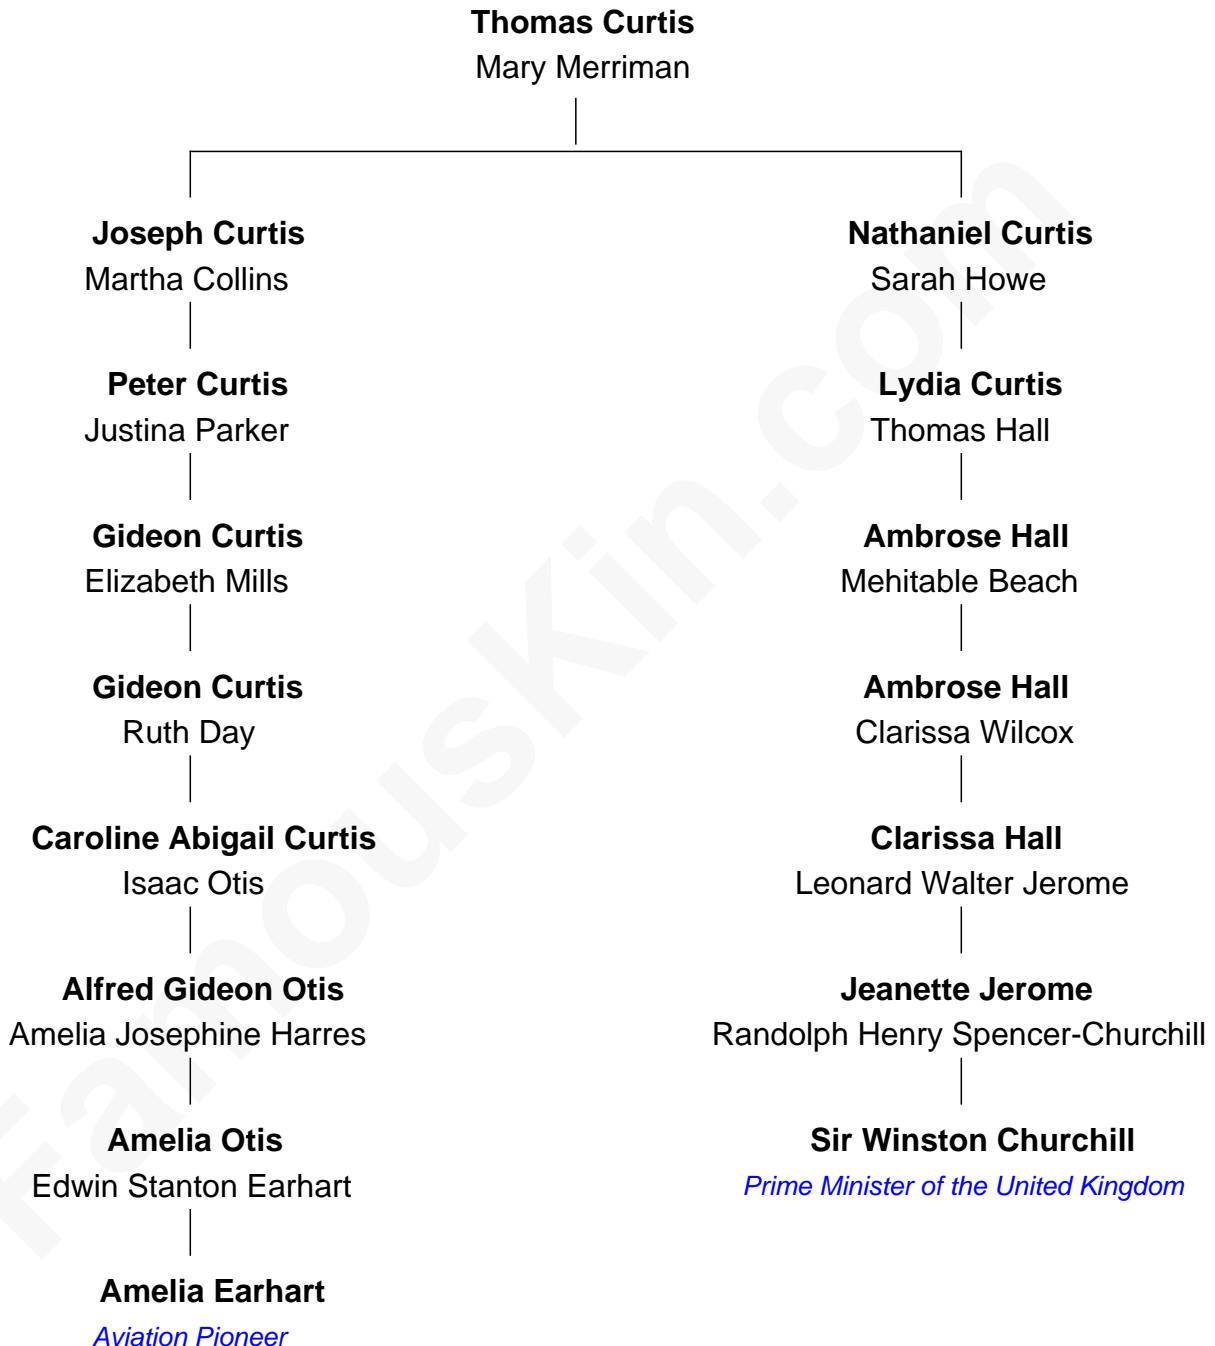

**FamousKin.com**  
**Relationship Chart of**  
**Amelia Earhart**  
*Aviation Pioneer*

**6th cousin 1 time removed of**  
**Sir Winston Churchill**  
*Prime Minister of the United Kingdom*

Amelia Earhart photo by [Pacific Aviation Museum](#) (CC BY 2.0)