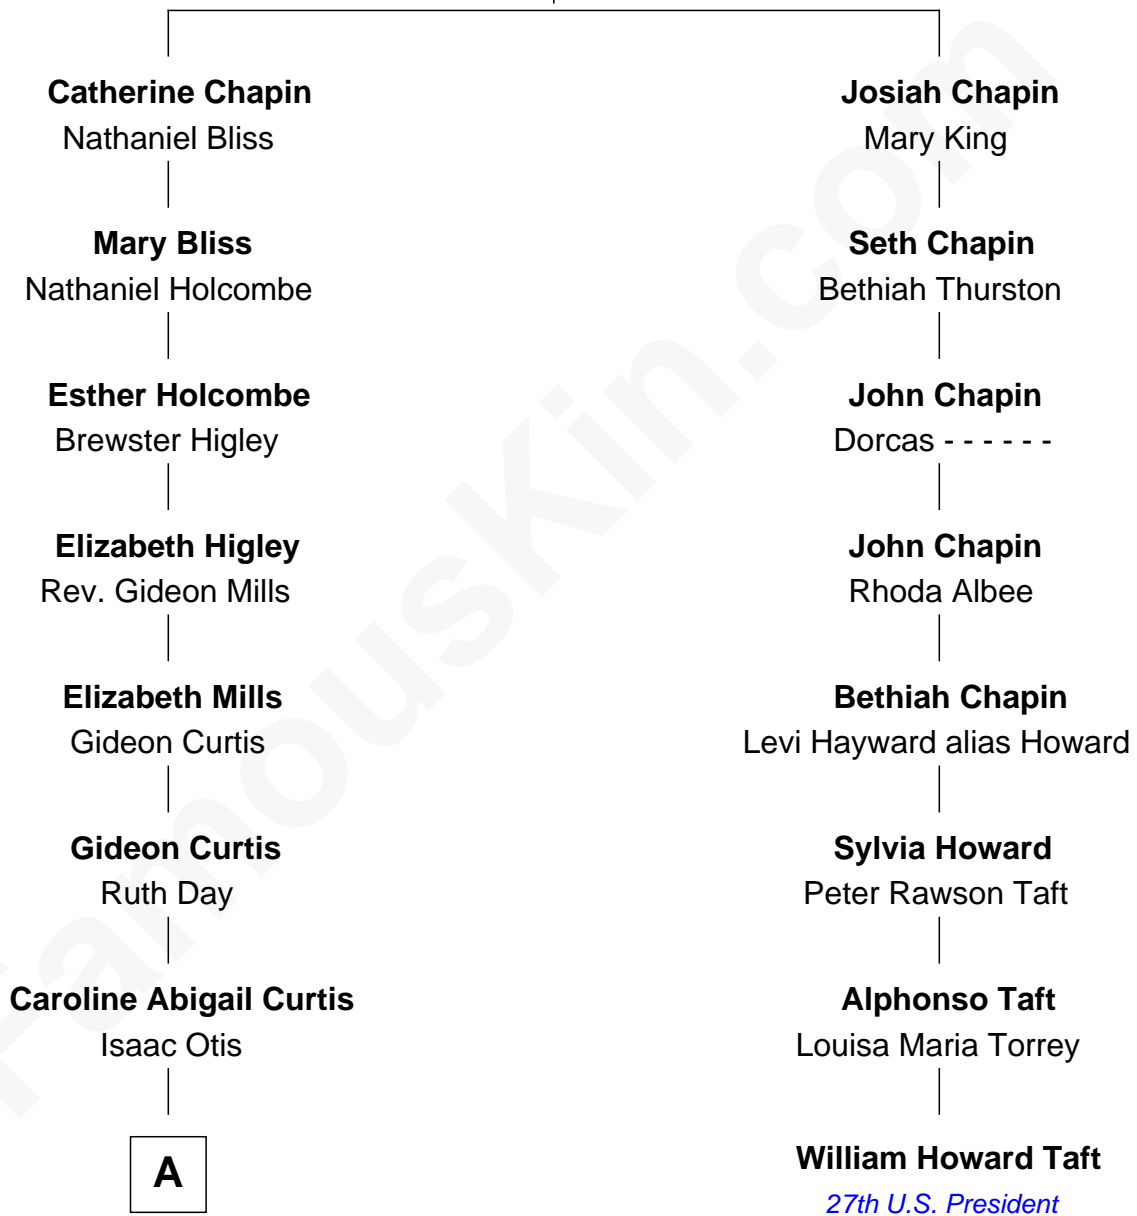

FamousKin.com Relationship Chart of

Amelia Earhart

Aviation Pioneer

7th cousin 2 times removed of

William Howard Taft

27th U.S. President

Samuel Chapin

Cicely Penney

A

—
Alfred Gideon Otis
Amelia Josephine Harres

—
Amelia Otis
Edwin Stanton Earhart

—
Amelia Earhart
Aviation Pioneer

FamousKin.com