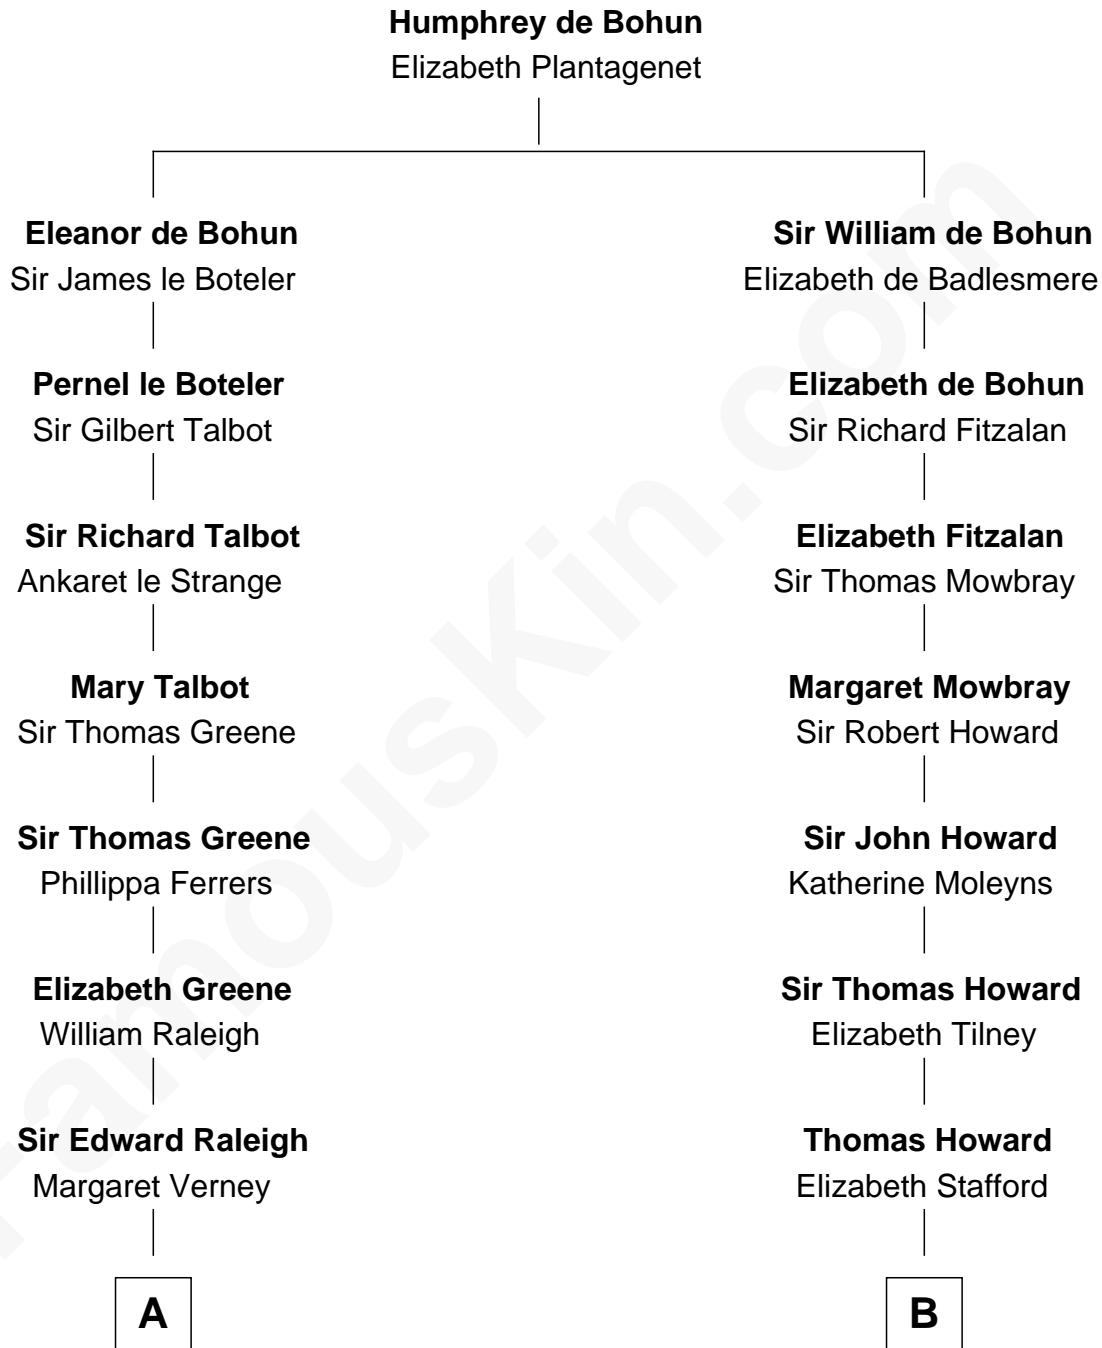

FamousKin.com

Relationship Chart of

Amelia Earhart

Aviation Pioneer

17th cousin 4 times removed of

Francis Scott Key
 Author of "The Star Spangled Banner"

C

—
Dr. Ephraim Otis

Mary Cornell

—
Isaac Otis

Caroline Abigail Curtis

—
Alfred Gideon Otis

Amelia Josephine Harres

—
Amelia Otis

Edwin Stanton Earhart

—
Amelia Earhart