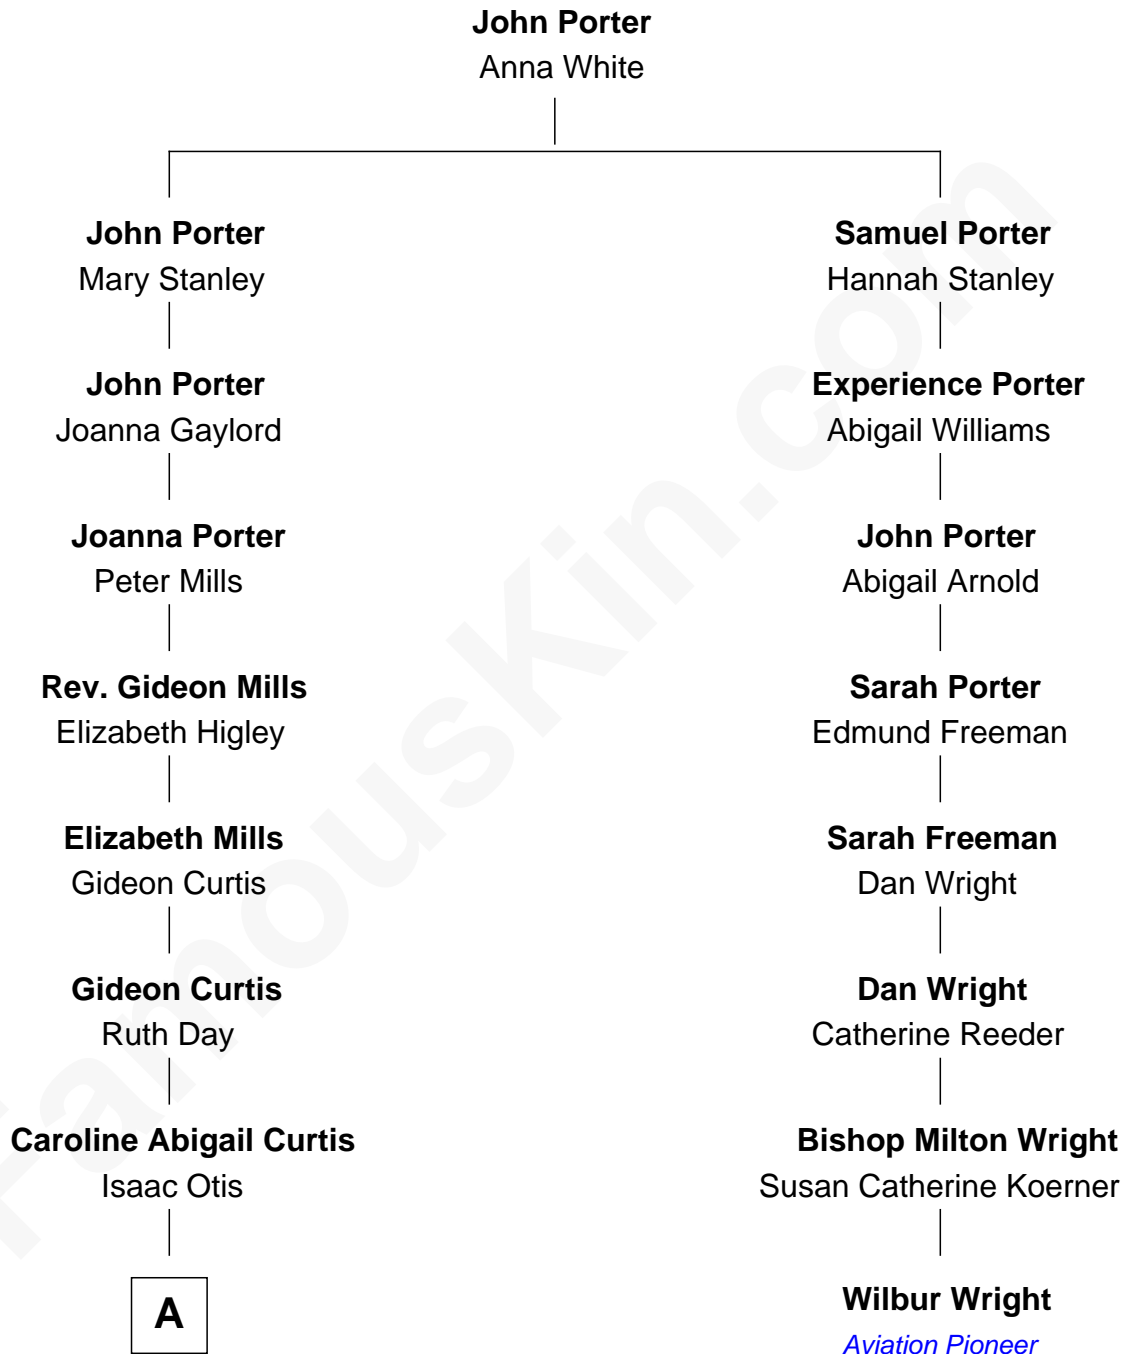

FamousKin.com Relationship Chart of

Amelia Earhart

Aviation Pioneer

7th cousin 2 times removed of

Wilbur Wright

Wright Brothers - Aviation Pioneer

A

—
Alfred Gideon Otis
Amelia Josephine Harres

—
Amelia Otis
Edwin Stanton Earhart

—
Amelia Earhart
Aviation Pioneer

FamousKin.com