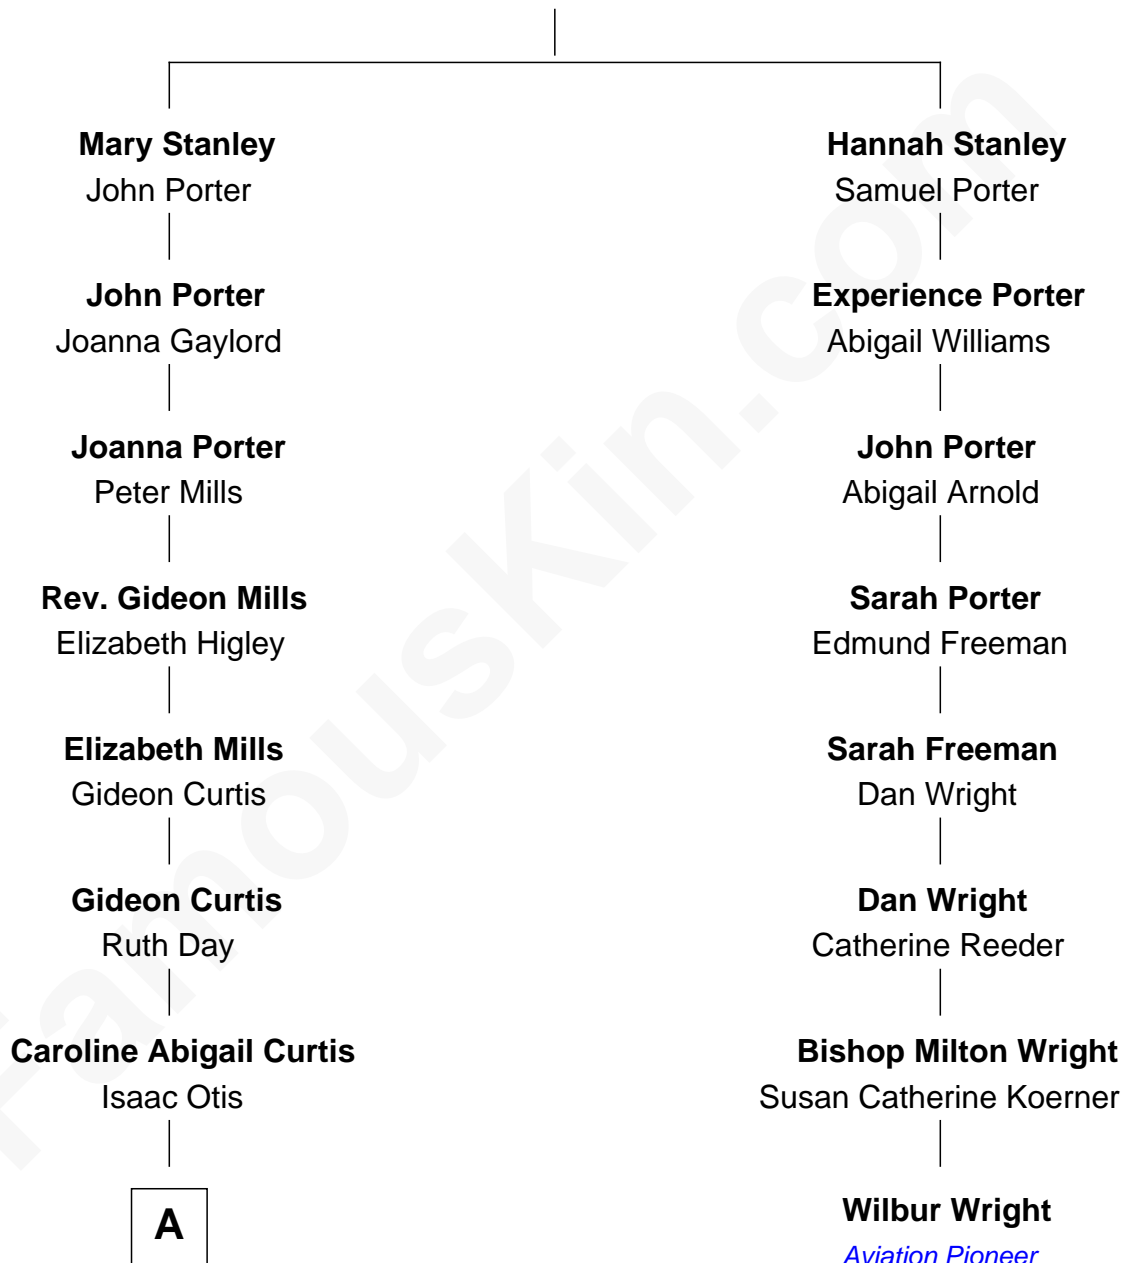

FamousKin.com Relationship Chart of

Amelia Earhart

Aviation Pioneer

7th cousin 2 times removed of

Wilbur Wright

Wright Brothers - Aviation Pioneer

Thomas Stanley

Bennett Tritton

A

—
Alfred Gideon Otis
Amelia Josephine Harres

—
Amelia Otis
Edwin Stanton Earhart

—
Amelia Earhart
Aviation Pioneer

FamousKin.com