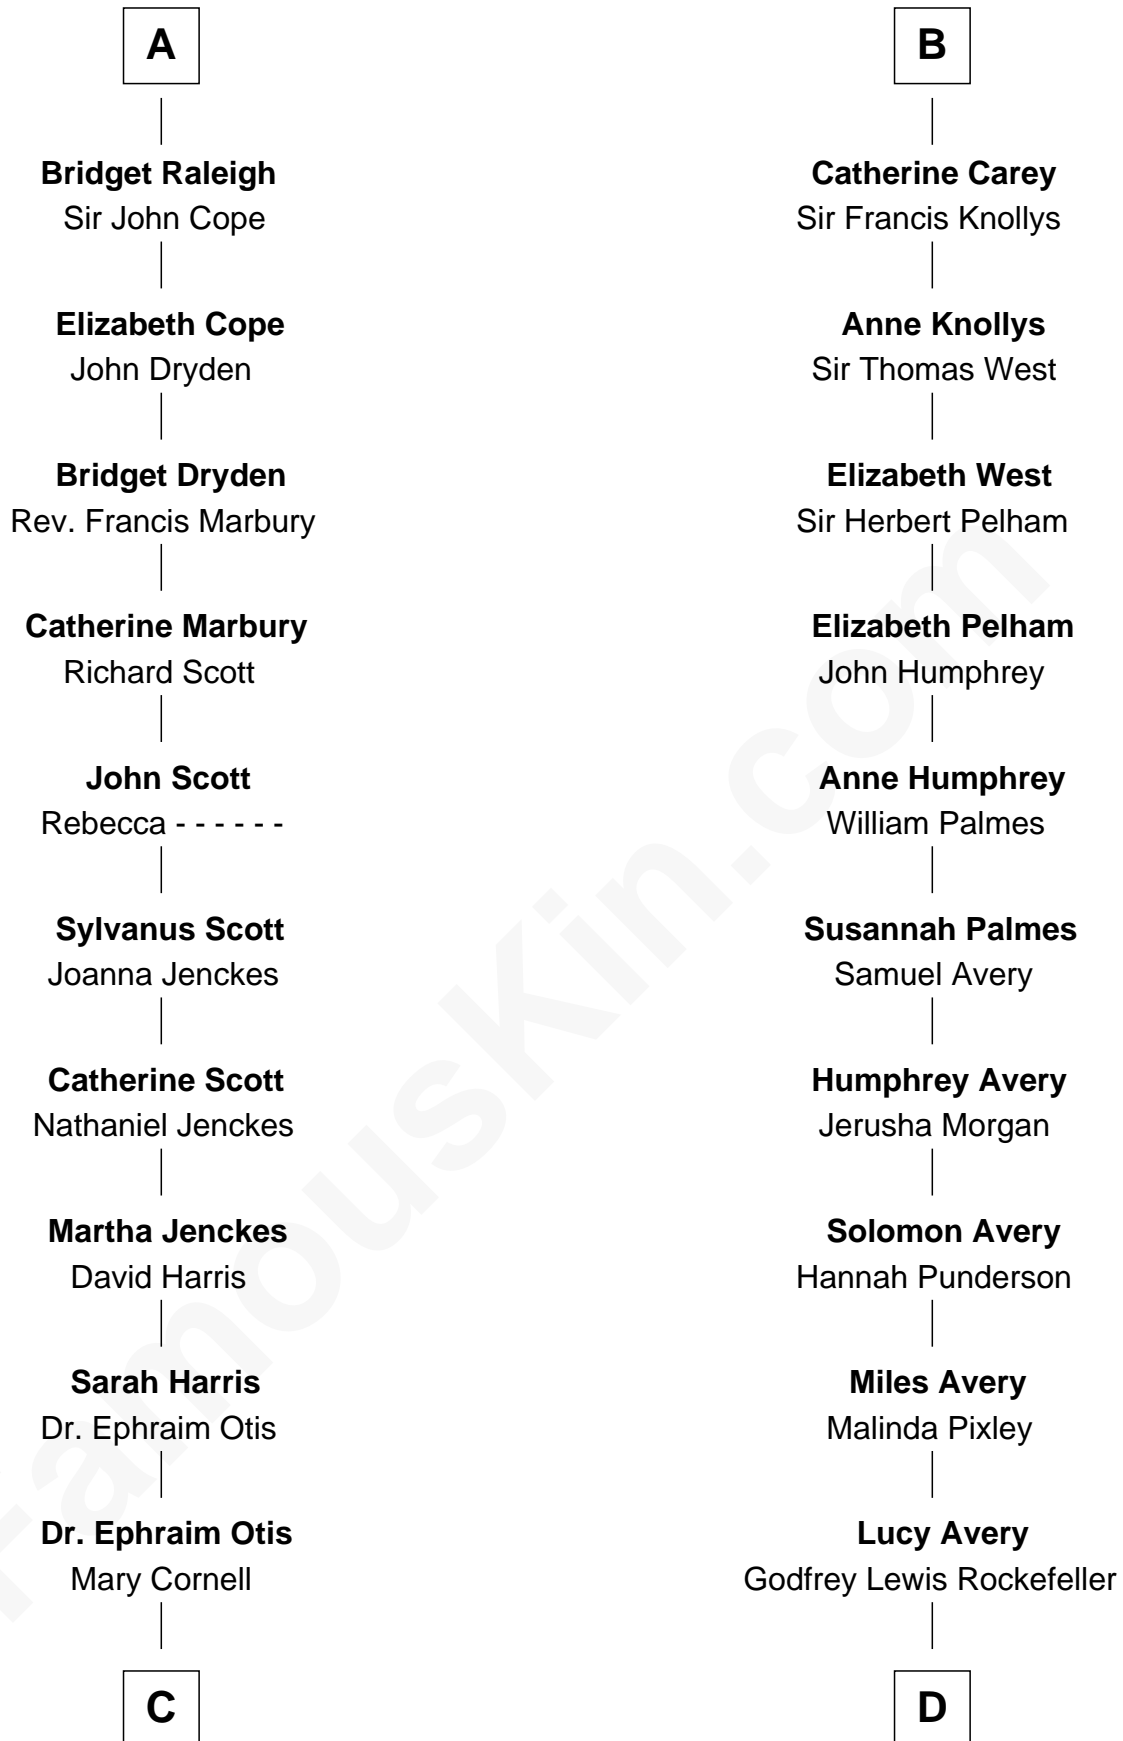

# FamousKin.com Relationship Chart of

**Amelia Earhart**

*Aviation Pioneer*

18th cousin 2 times removed of

**John D. Rockefeller**

*Founder of the Standard Oil Company*

**Edmund Fitzalan**

Alice de Warenne

**C**

**Isaac Otis**  
Caroline Abigail Curtis

**Alfred Gideon Otis**  
Amelia Josephine Harres

**Amelia Otis**  
Edwin Stanton Earhart

**Amelia Earhart**  
*Aviation Pioneer*

**D**

**William Avery Rockefeller**  
Eliza Davison