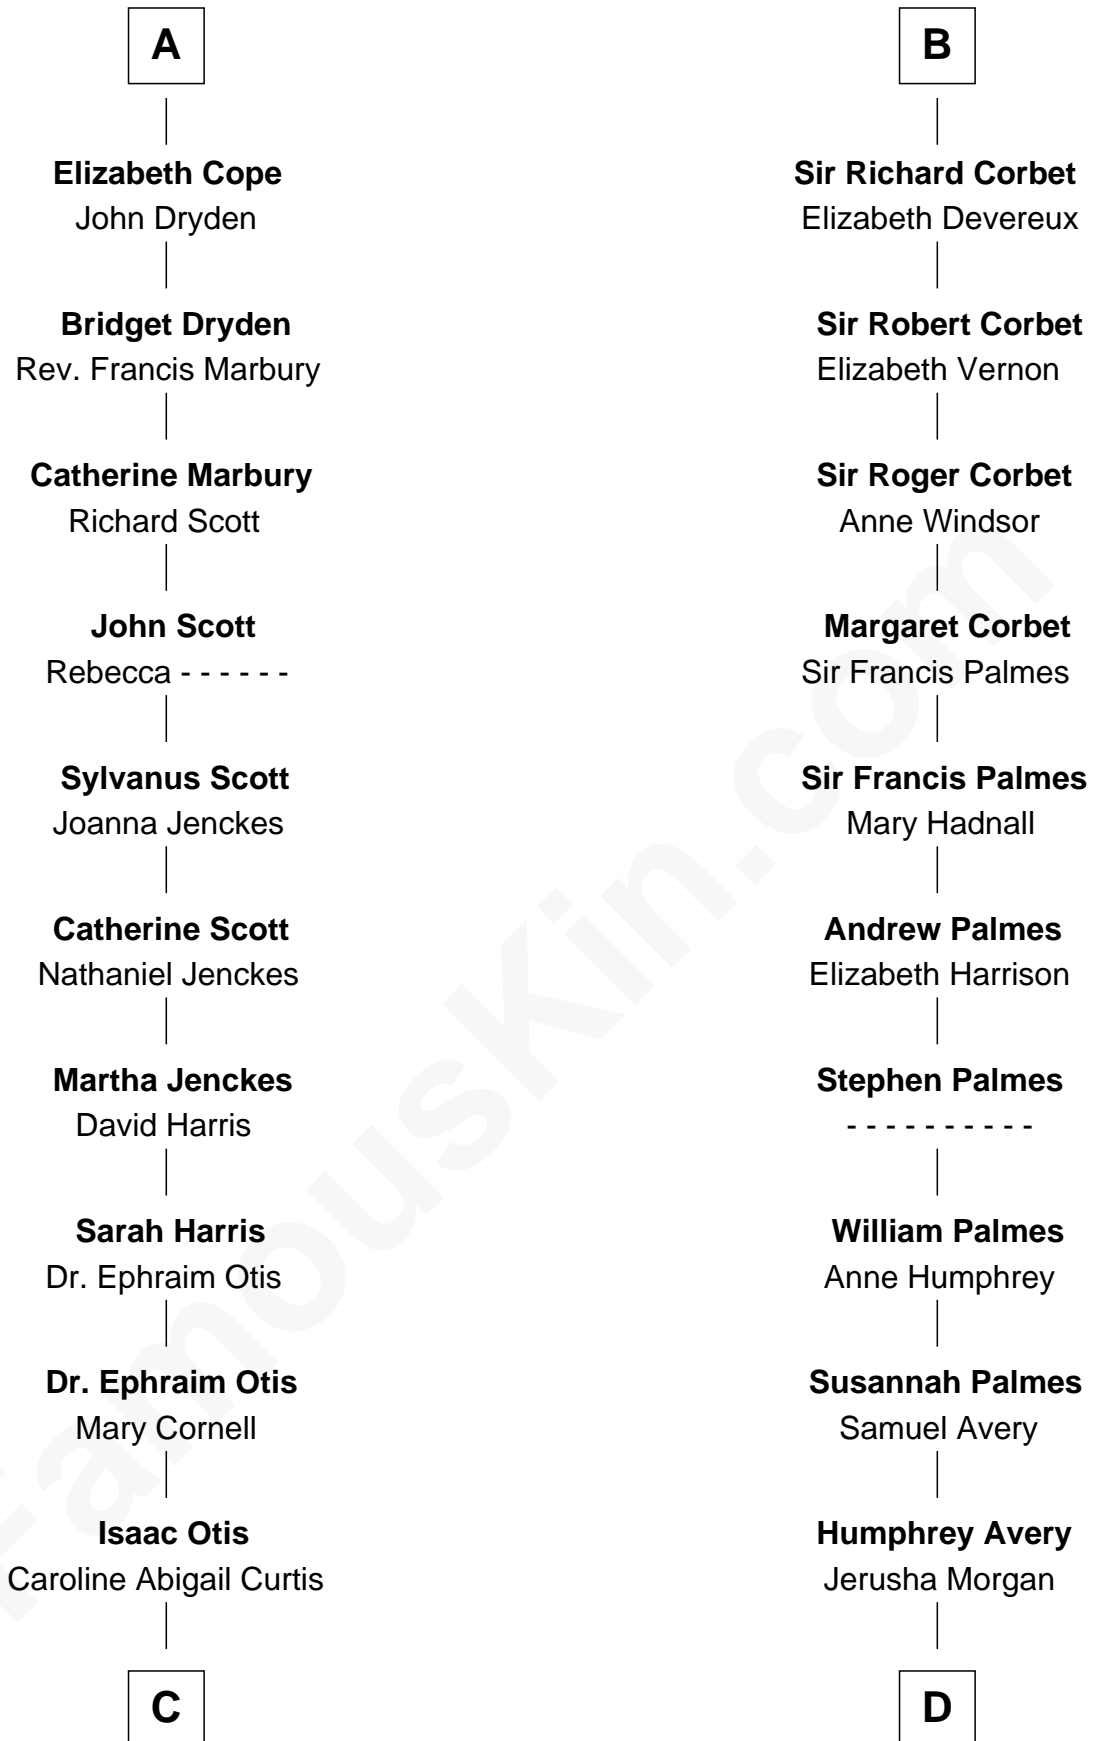

FamousKin.com
Relationship Chart of
Amelia Earhart
Aviation Pioneer

19th cousin 2 times removed of

John D. Rockefeller
Founder of the Standard Oil Company

Sir Gilbert Talbot
Pernel le Boteler

Sir Richard Talbot
Ankaret le Strange

Elizabeth Talbot
Sir Henry de Grey

Mary Talbot
Sir Thomas Greene

Richard Grey
Blanche de la Vache

Sir Thomas Greene
Phillippa Ferrers

Alice Grey
Sir William Burley

Elizabeth Greene
William Raleigh

Elizabeth Burley
Sir John Hopton

Sir Edward Raleigh
Margaret Verney

Sir Walter Hopton
Joan Mortimer

Sir Edward Raleigh
Anne Chamberlayne

Sir Thomas Hopton
Eleanor Lucy

Bridget Raleigh
Sir John Cope

Elizabeth Hopton
Sir Roger Corbet

A

B

C

Alfred Gideon Otis
Amelia Josephine Harres

Amelia Otis
Edwin Stanton Earhart

Amelia Earhart
Aviation Pioneer

D

Solomon Avery
Hannah Punderson

Miles Avery
Malinda Pixley

Lucy Avery
Godfrey Lewis Rockefeller