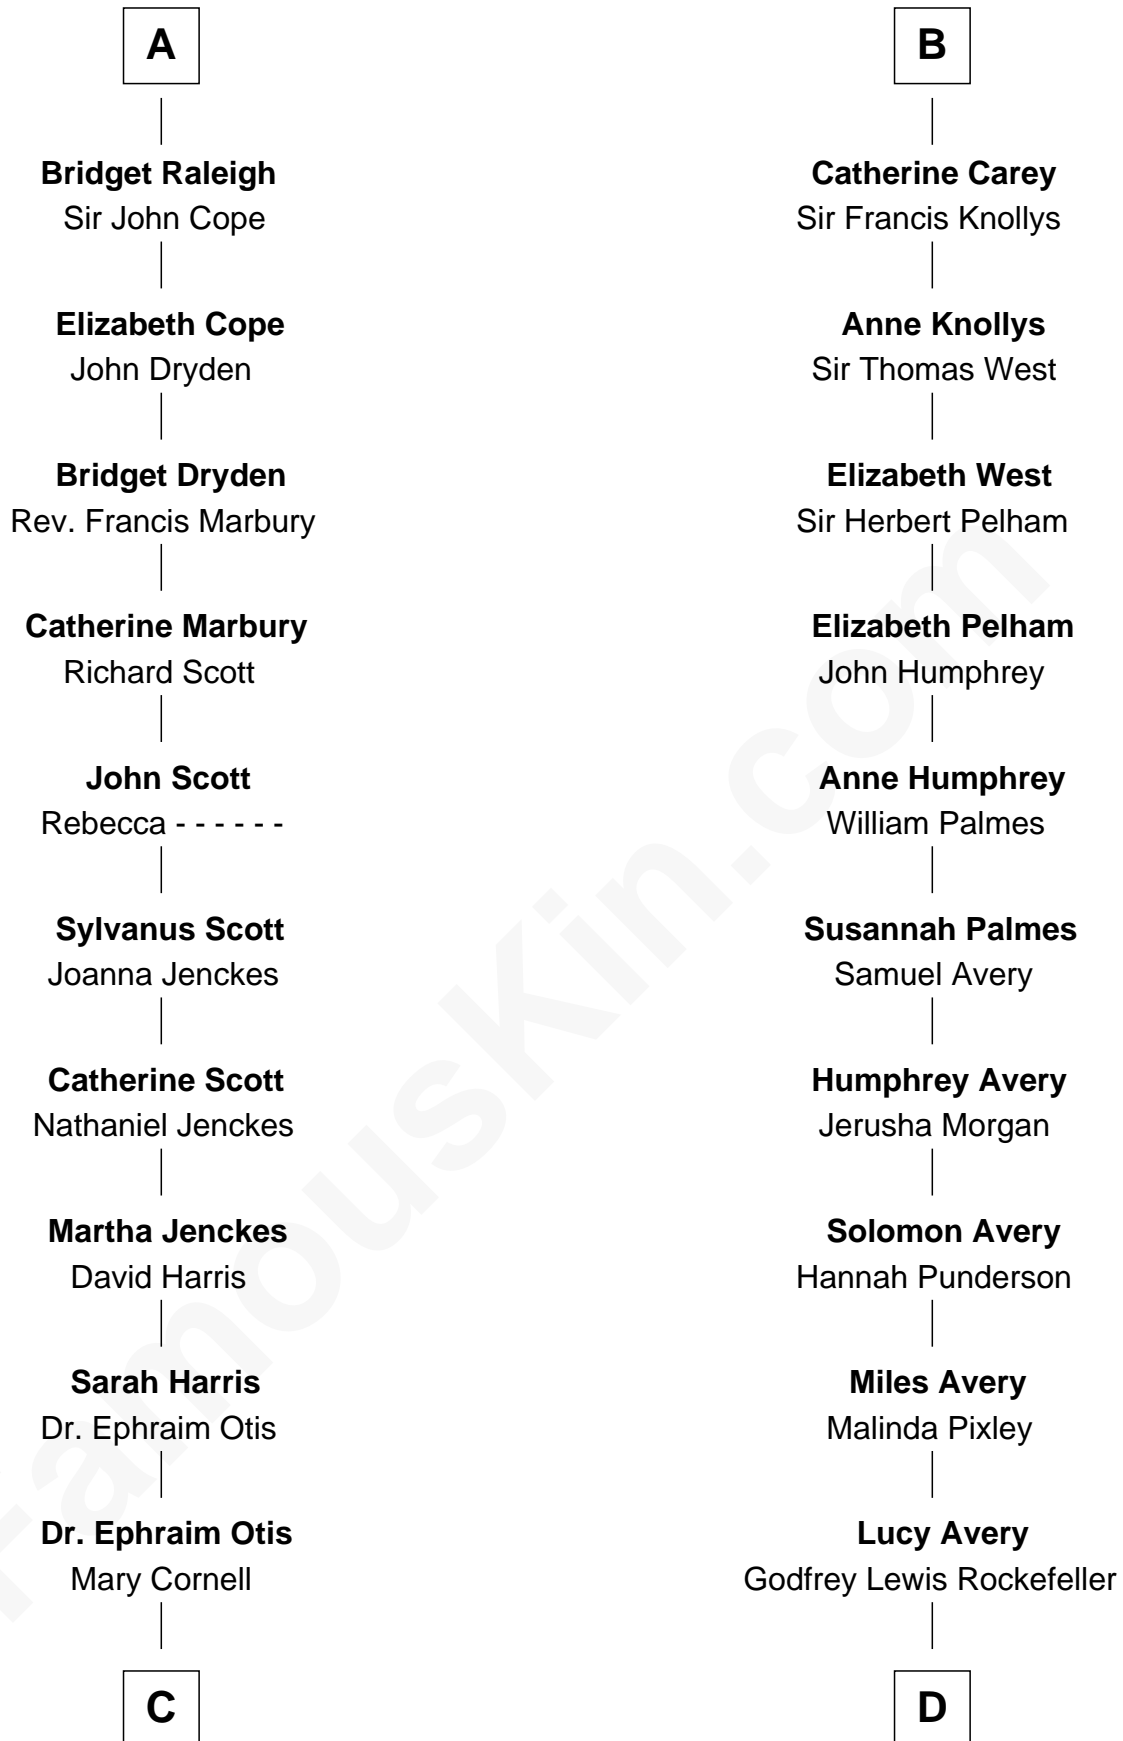

# FamousKin.com Relationship Chart of

**Amelia Earhart**

*Aviation Pioneer*

20th cousin of

**Nelson Rockefeller**

*41st U.S. Vice-President*

**Edmund Fitzalan**

Alice de Warenne

**C**

**Isaac Otis**  
Caroline Abigail Curtis

**Alfred Gideon Otis**  
Amelia Josephine Harres

**Amelia Otis**  
Edwin Stanton Earhart

**Amelia Earhart**  
*Aviation Pioneer*

**D**

**William Avery Rockefeller**  
Eliza Davison

**John Davison Rockefeller**  
Laura Celestia Spelman

**John Davison Rockefeller**  
Abby Greene Aldrich

**Nelson Rockefeller**  
*41st U.S. Vice-President*