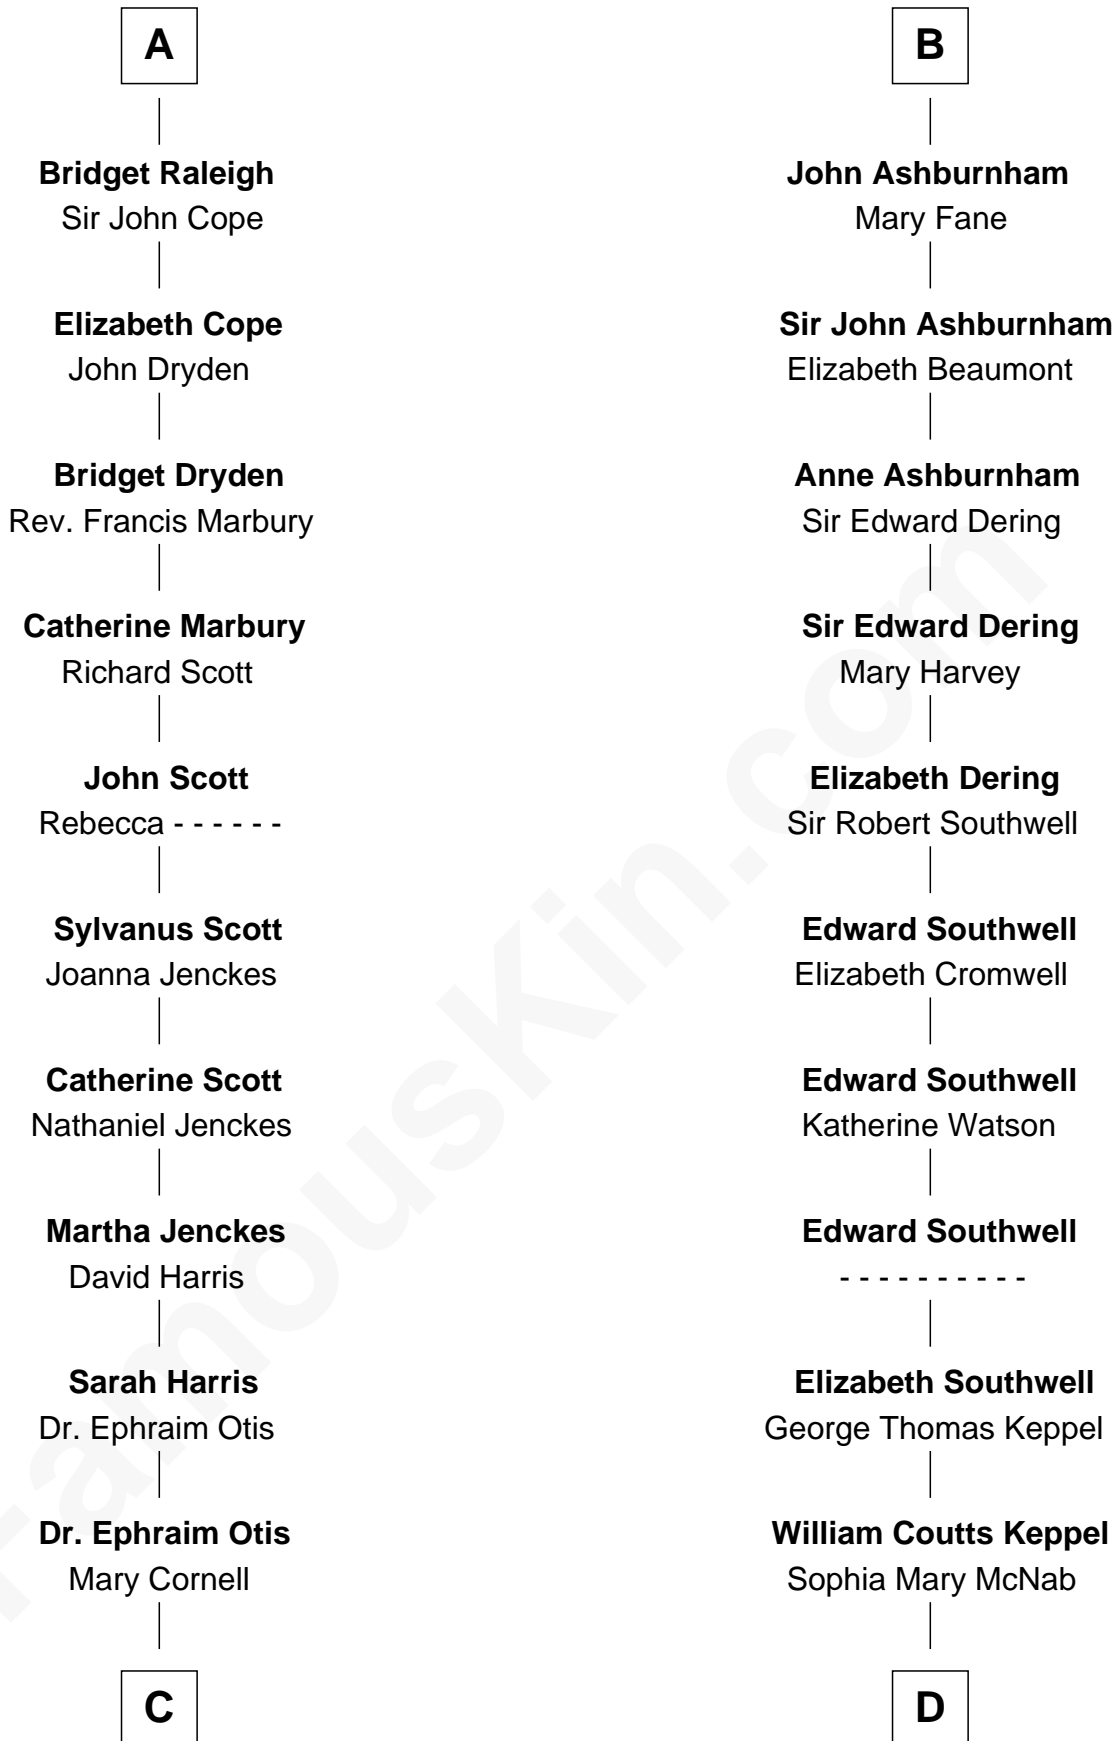

# FamousKin.com Relationship Chart of

**Amelia Earhart**

*Aviation Pioneer*

20th cousin of

**Camilla Parker Bowles**

*Queen Consort of the United Kingdom*

**Sir James le Boteler**

Eleanor de Bohun

**C**

**Isaac Otis**

Caroline Abigail Curtis

**Alfred Gideon Otis**

Amelia Josephine Harres

**Amelia Otis**

Edwin Stanton Earhart

**Amelia Earhart**

*Aviation Pioneer*

**D**

**George Keppel**

Alice Frederica Edmonstone

**Sonia Rosemary Keppel**

Roland Calvert Cubitt

**Rosalind Maud Cubitt**

Bruce Middleton Hope Shand