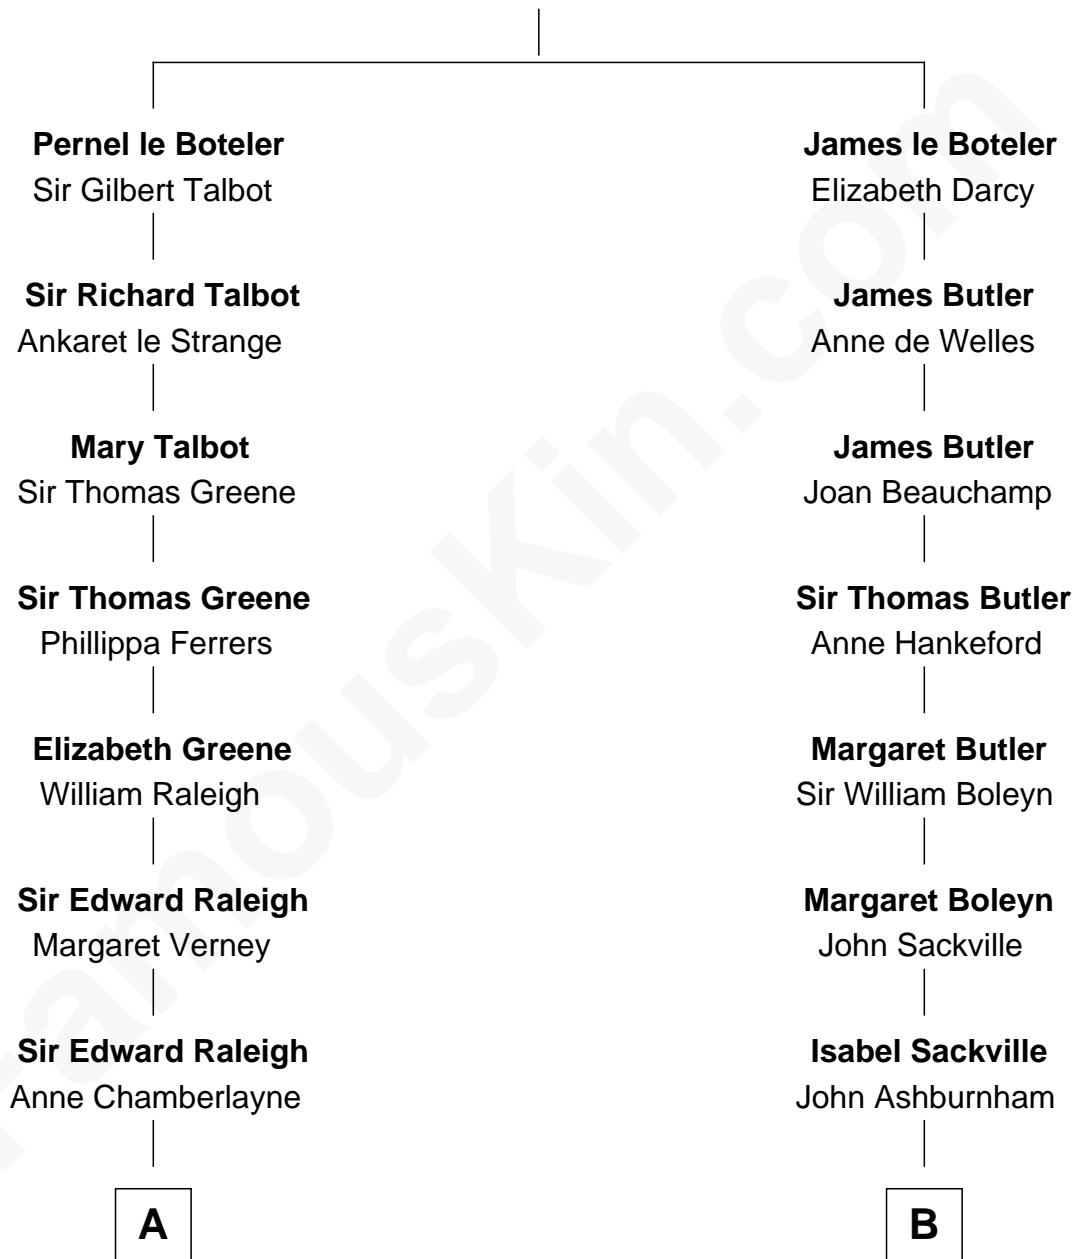

# FamousKin.com Relationship Chart of

**Amelia Earhart**

*Aviation Pioneer*

20th cousin of

**Camilla Parker Bowles**

*Queen Consort of the United Kingdom*

**Sir James le Boteler**

Eleanor de Bohun

**C**

**Isaac Otis**

Caroline Abigail Curtis

**Alfred Gideon Otis**

Amelia Josephine Harres

**Amelia Otis**

Edwin Stanton Earhart

**Amelia Earhart**