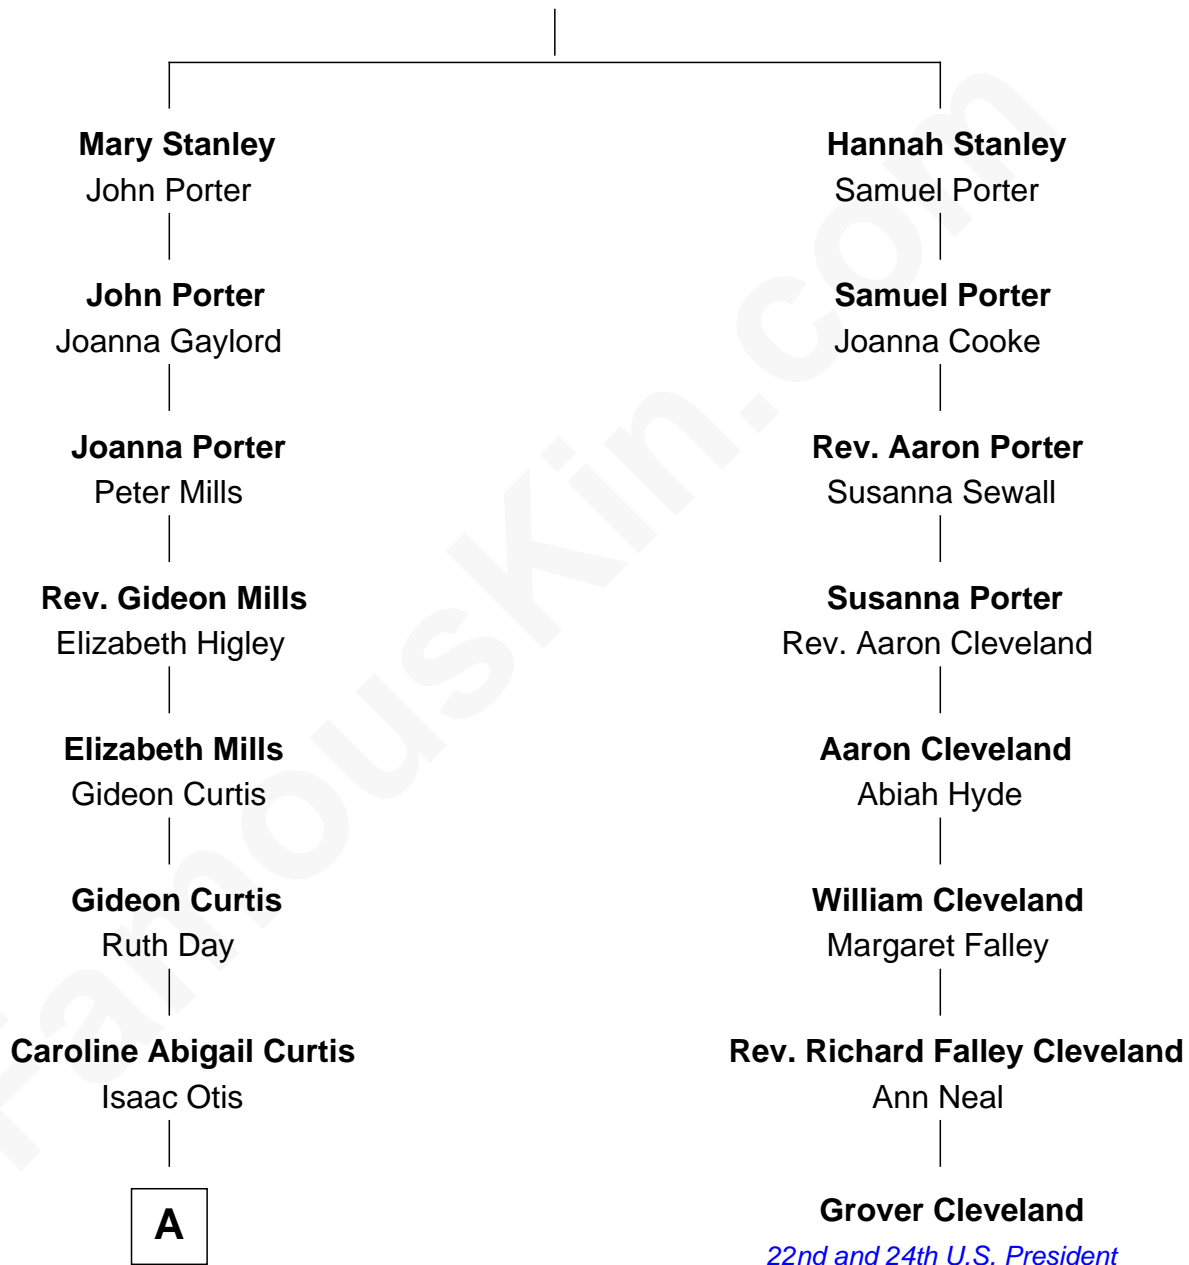

# FamousKin.com Relationship Chart of

**Amelia Earhart**

*Aviation Pioneer*

7th cousin 2 times removed of

**Grover Cleveland**

*22nd and 24th U.S. President*

**Thomas Stanley**

Bennett Tritton

**A**

—  
**Alfred Gideon Otis**  
Amelia Josephine Harres

—  
**Amelia Otis**  
Edwin Stanton Earhart

—  
**Amelia Earhart**  
*Aviation Pioneer*

FamousKin.com