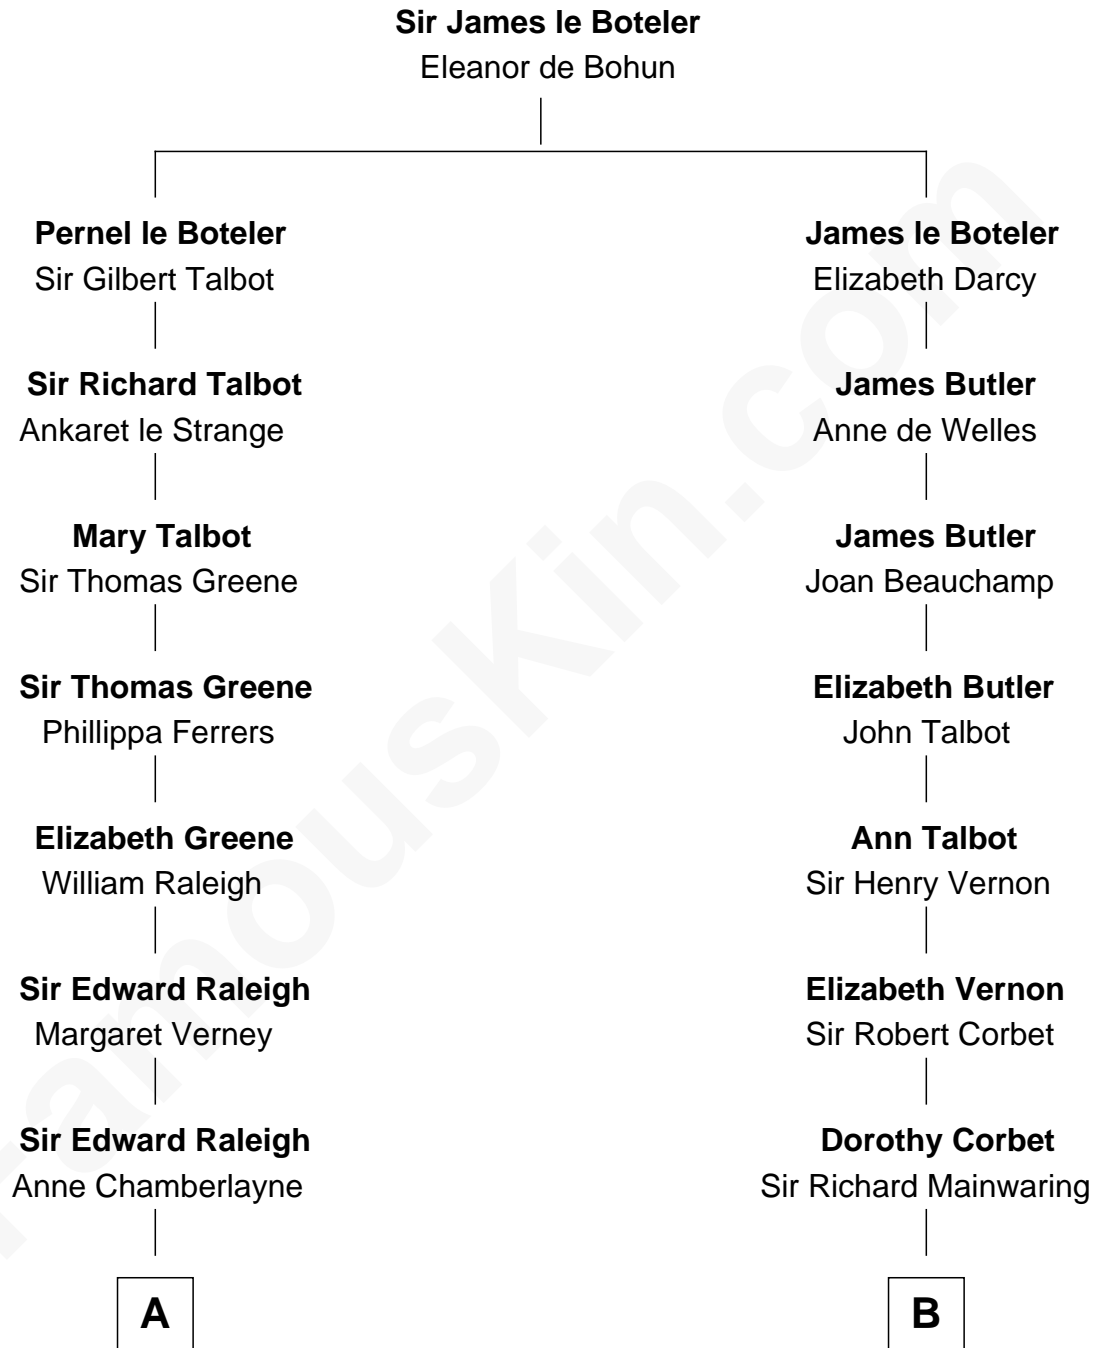

FamousKin.com Relationship Chart of

Amelia Earhart

Aviation Pioneer

17th cousin 3 times removed of

Grover Cleveland

22nd and 24th U.S. President

C

—
Isaac Otis

Caroline Abigail Curtis

—
Alfred Gideon Otis

Amelia Josephine Harres

—
Amelia Otis

Edwin Stanton Earhart

—
Amelia Earhart

Aviation Pioneer

FamousKin.com