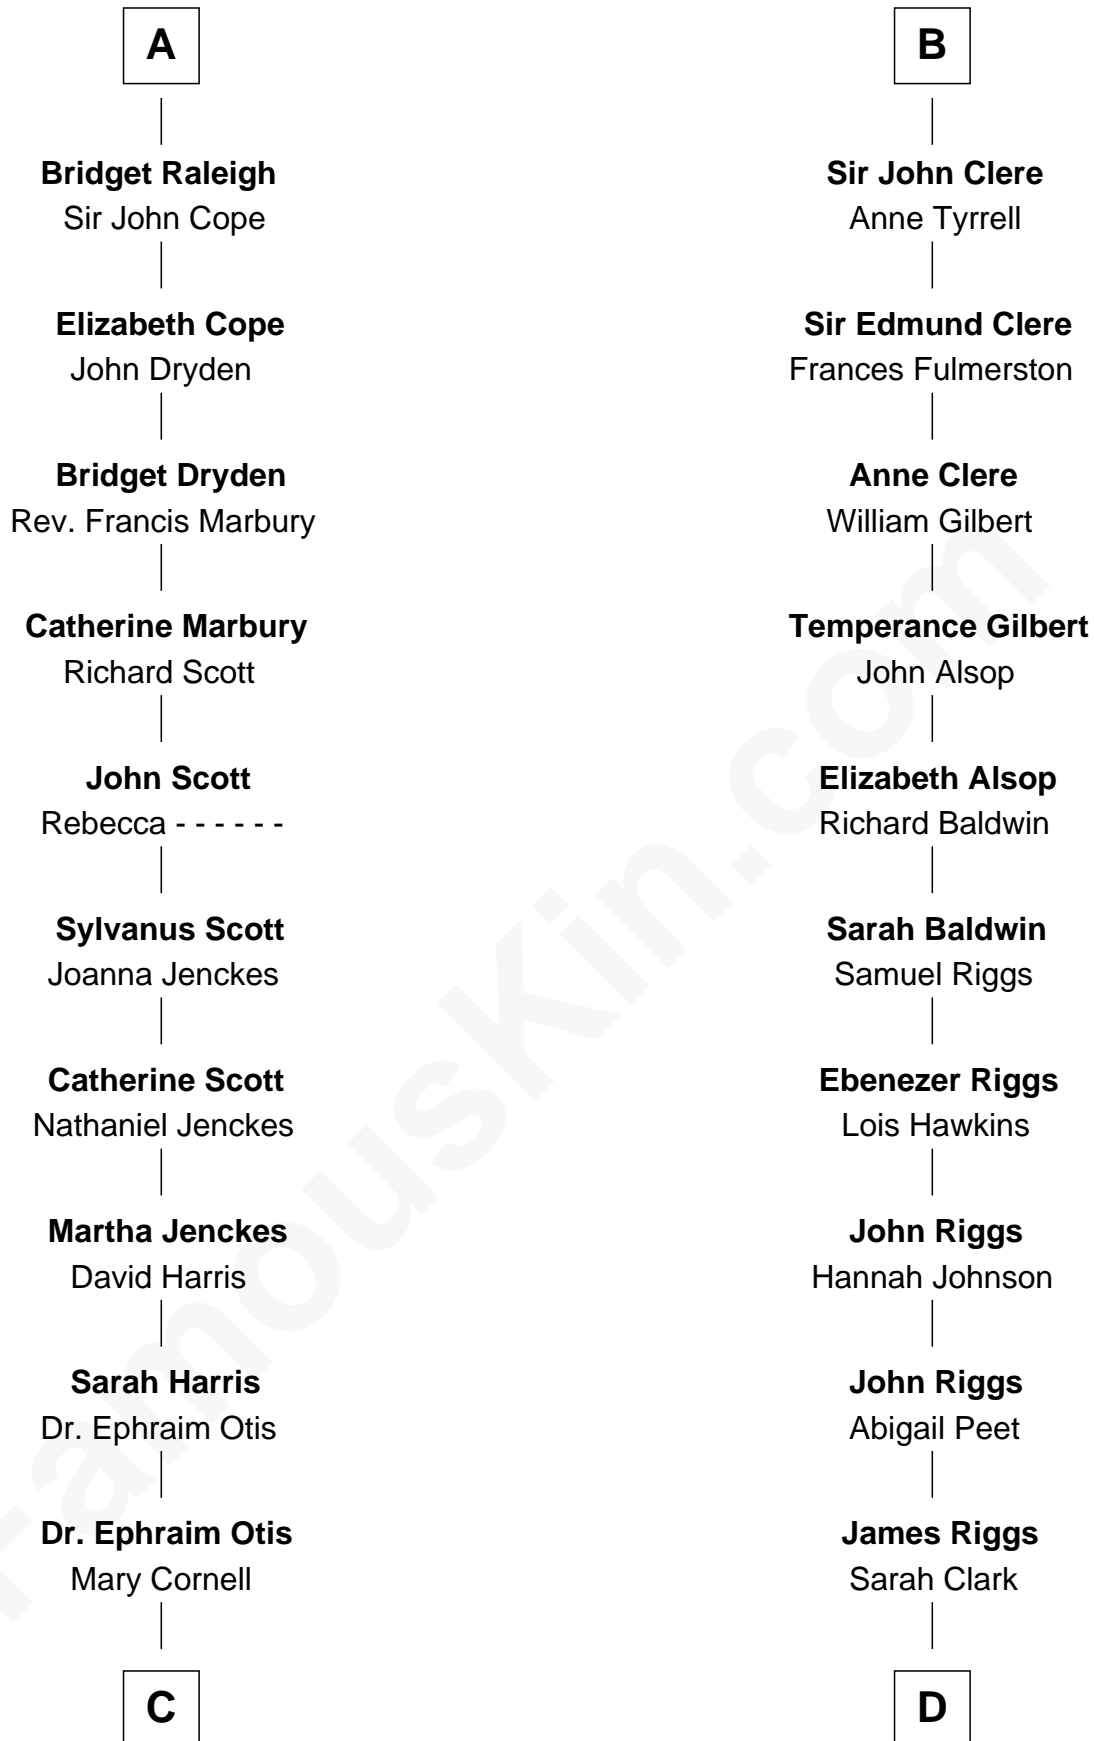

FamousKin.com Relationship Chart of

Amelia Earhart

Aviation Pioneer

20th cousin 1 time removed of

Mamie (Doud) Eisenhower

First Lady of President Dwight Eisenhower

Edmund Fitzalan

Alice de Warenne

C

Isaac Otis
Caroline Abigail Curtis

Alfred Gideon Otis
Amelia Josephine Harres

Amelia Otis
Edwin Stanton Earhart

Amelia Earhart
Aviation Pioneer

D

George Riggs
Phebe Caniff

Maria Riggs
Eli Doud

Royal Houghton Doud
Mary Cornelia Sheldon

John Sheldon Doud
Elivera Mathilda Carlson

Mamie (Doud) Eisenhower
First Lady of Dwight Eisenhower