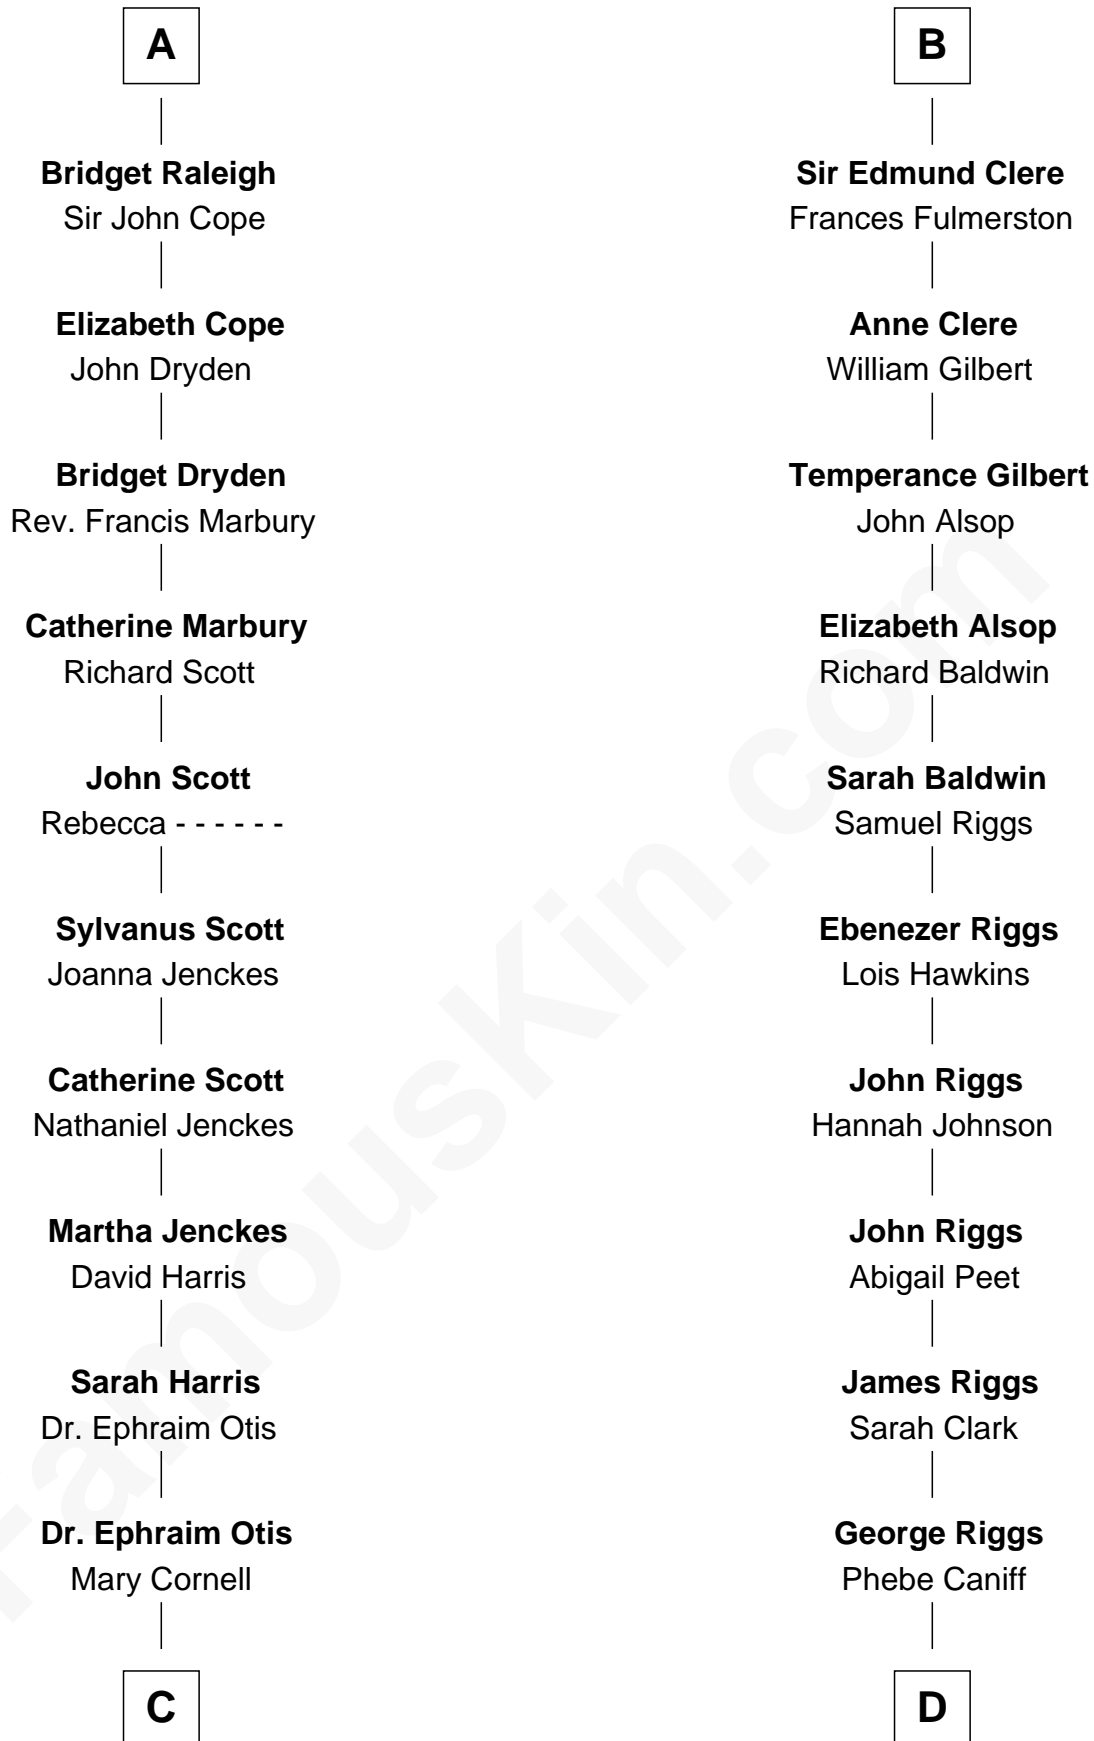

FamousKin.com Relationship Chart of

Amelia Earhart

Aviation Pioneer

20th cousin of

Mamie (Doud) Eisenhower

First Lady of President Dwight Eisenhower

Sir James le Boteler

Eleanor de Bohun

C

Isaac Otis
Caroline Abigail Curtis

Alfred Gideon Otis
Amelia Josephine Harres

Amelia Otis
Edwin Stanton Earhart

Amelia Earhart
Aviation Pioneer

D

Maria Riggs
Eli Doud

Royal Houghton Doud
Mary Cornelia Sheldon

John Sheldon Doud
Elivera Mathilda Carlson

Mamie (Doud) Eisenhower
First Lady of Dwight Eisenhower