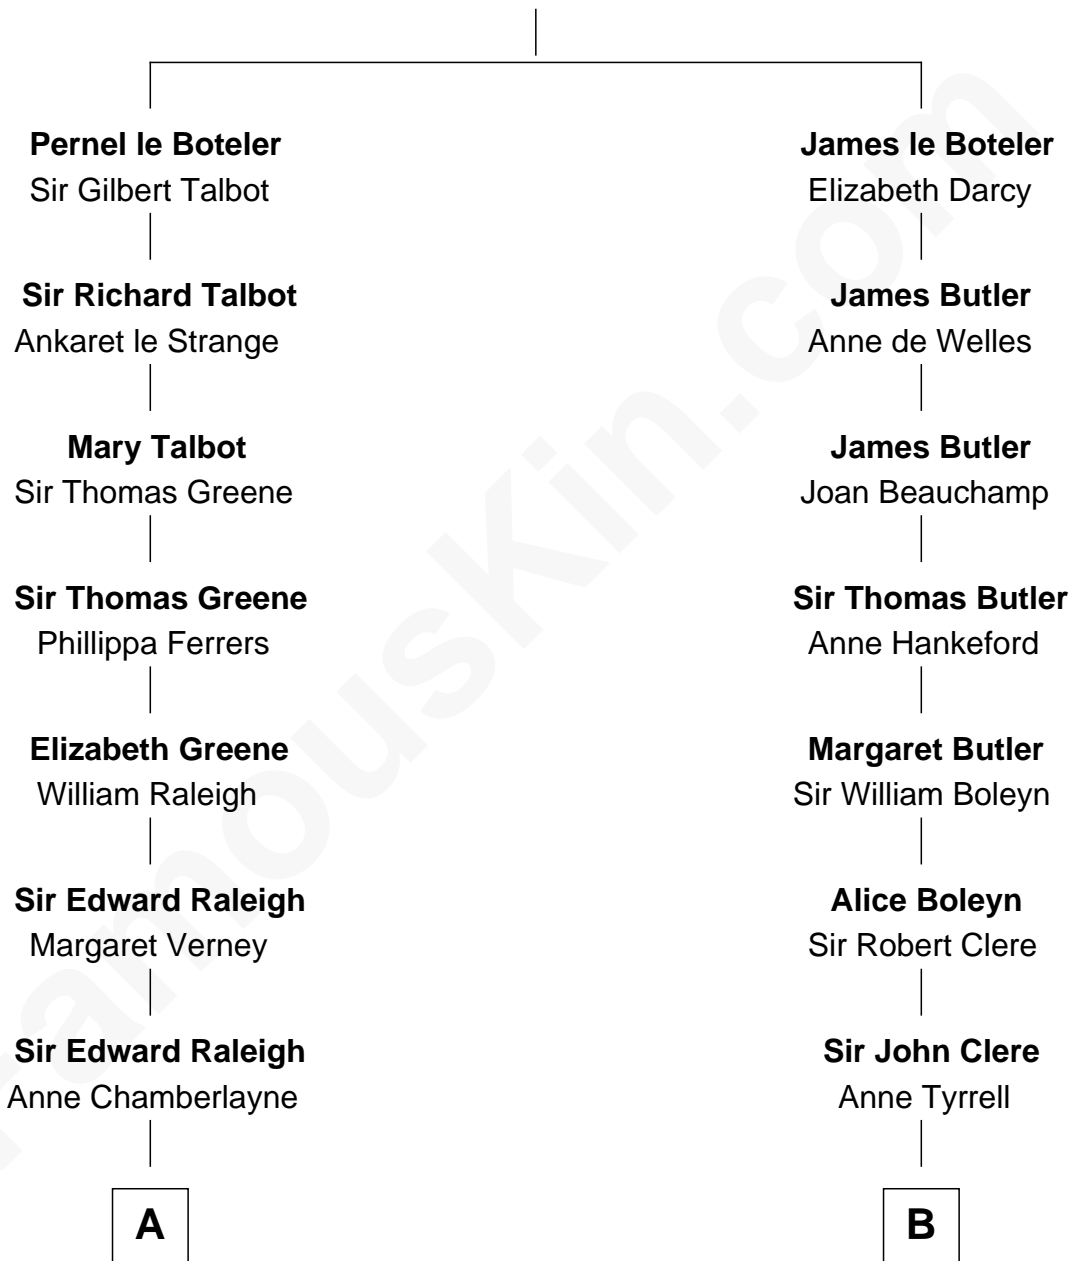

FamousKin.com Relationship Chart of

Amelia Earhart

Aviation Pioneer

20th cousin of

Mamie (Doud) Eisenhower

First Lady of President Dwight Eisenhower

Sir James le Boteler

Eleanor de Bohun

C

Isaac Otis
Caroline Abigail Curtis

Alfred Gideon Otis
Amelia Josephine Harres

Amelia Otis
Edwin Stanton Earhart

Amelia Earhart
Aviation Pioneer

D

Maria Riggs
Eli Doud

Royal Houghton Doud
Mary Cornelia Sheldon