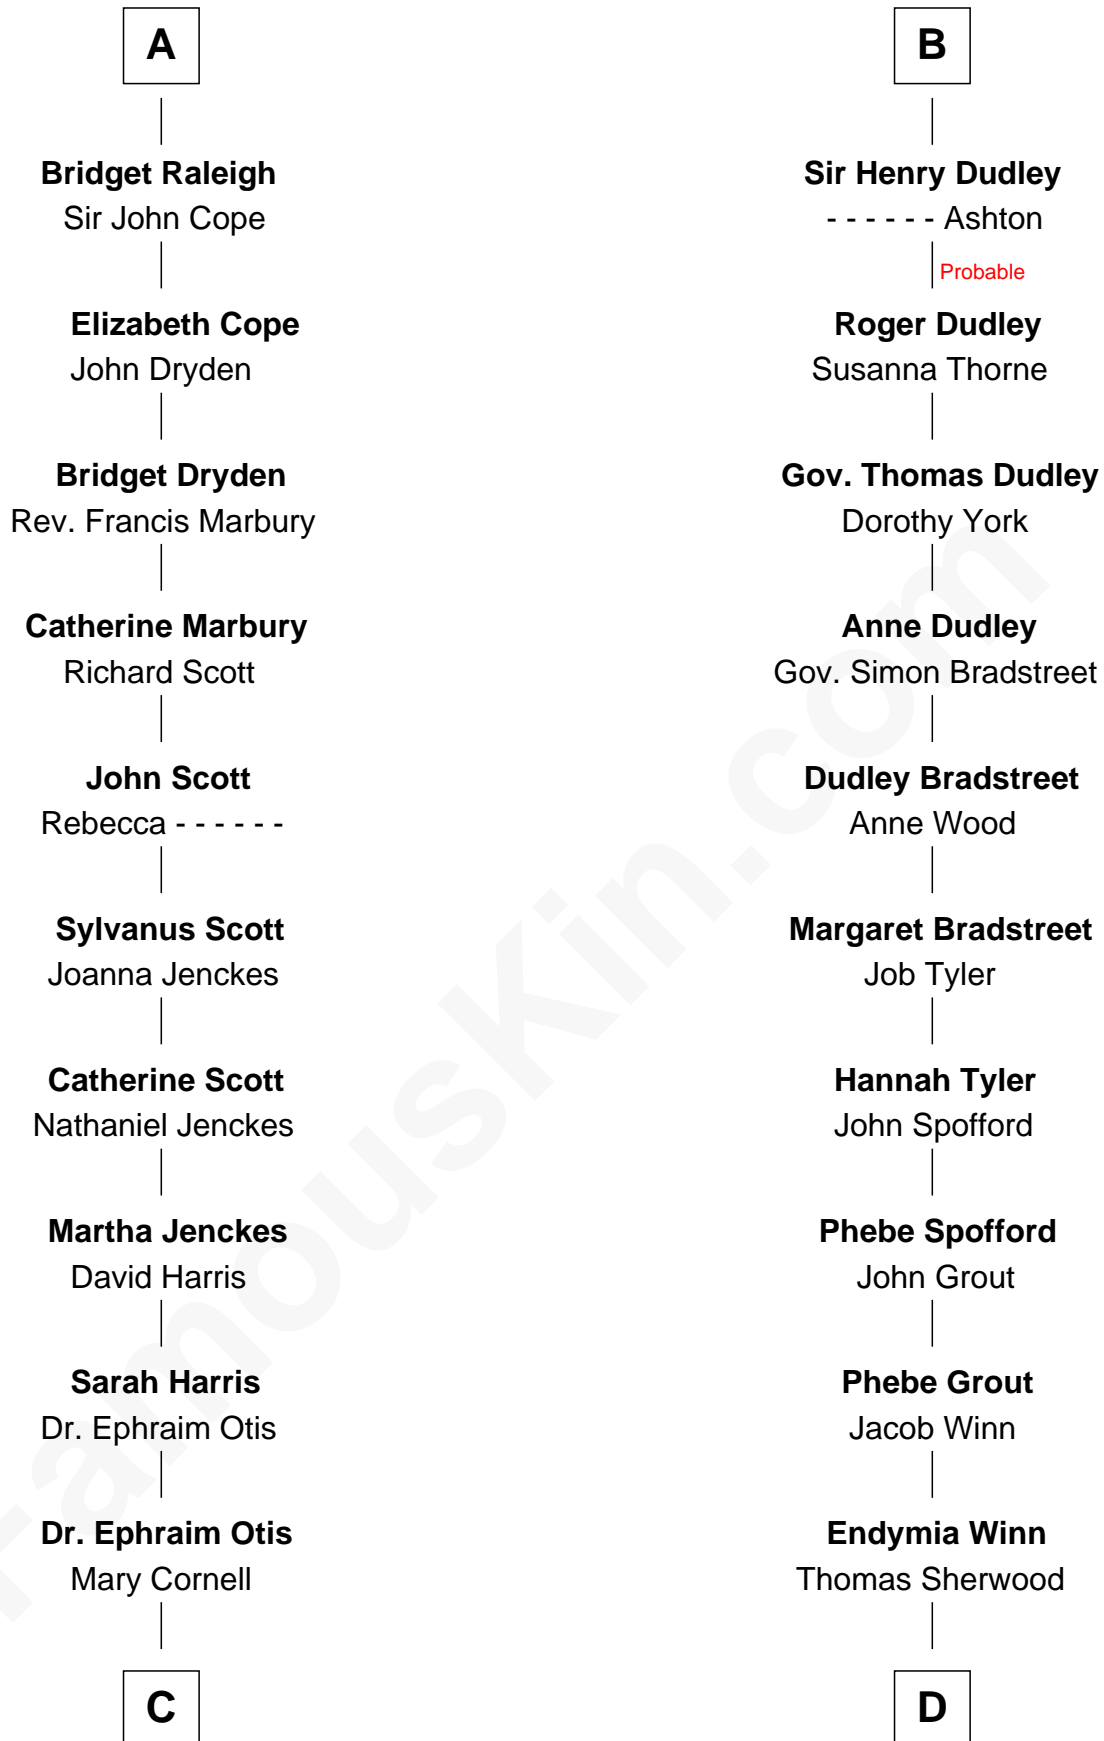

# FamousKin.com Relationship Chart of

**Amelia Earhart**

*Aviation Pioneer*

20th cousin of

**Herbert Hoover**

*31st U.S. President*

**Edmund Fitzalan**

Alice de Warenne

**C**

**Isaac Otis**  
Caroline Abigail Curtis

**Alfred Gideon Otis**  
Amelia Josephine Harres

**Amelia Otis**  
Edwin Stanton Earhart

**Amelia Earhart**  
*Aviation Pioneer*

**D**

**Lucinda Sherwood**  
John Minthorn

**Theodore Minthorn**  
Mary Wasley

**Hulda Randall Minthorn**  
Jessie Clark Hoover

**Herbert Hoover**  
*31st U.S. President*