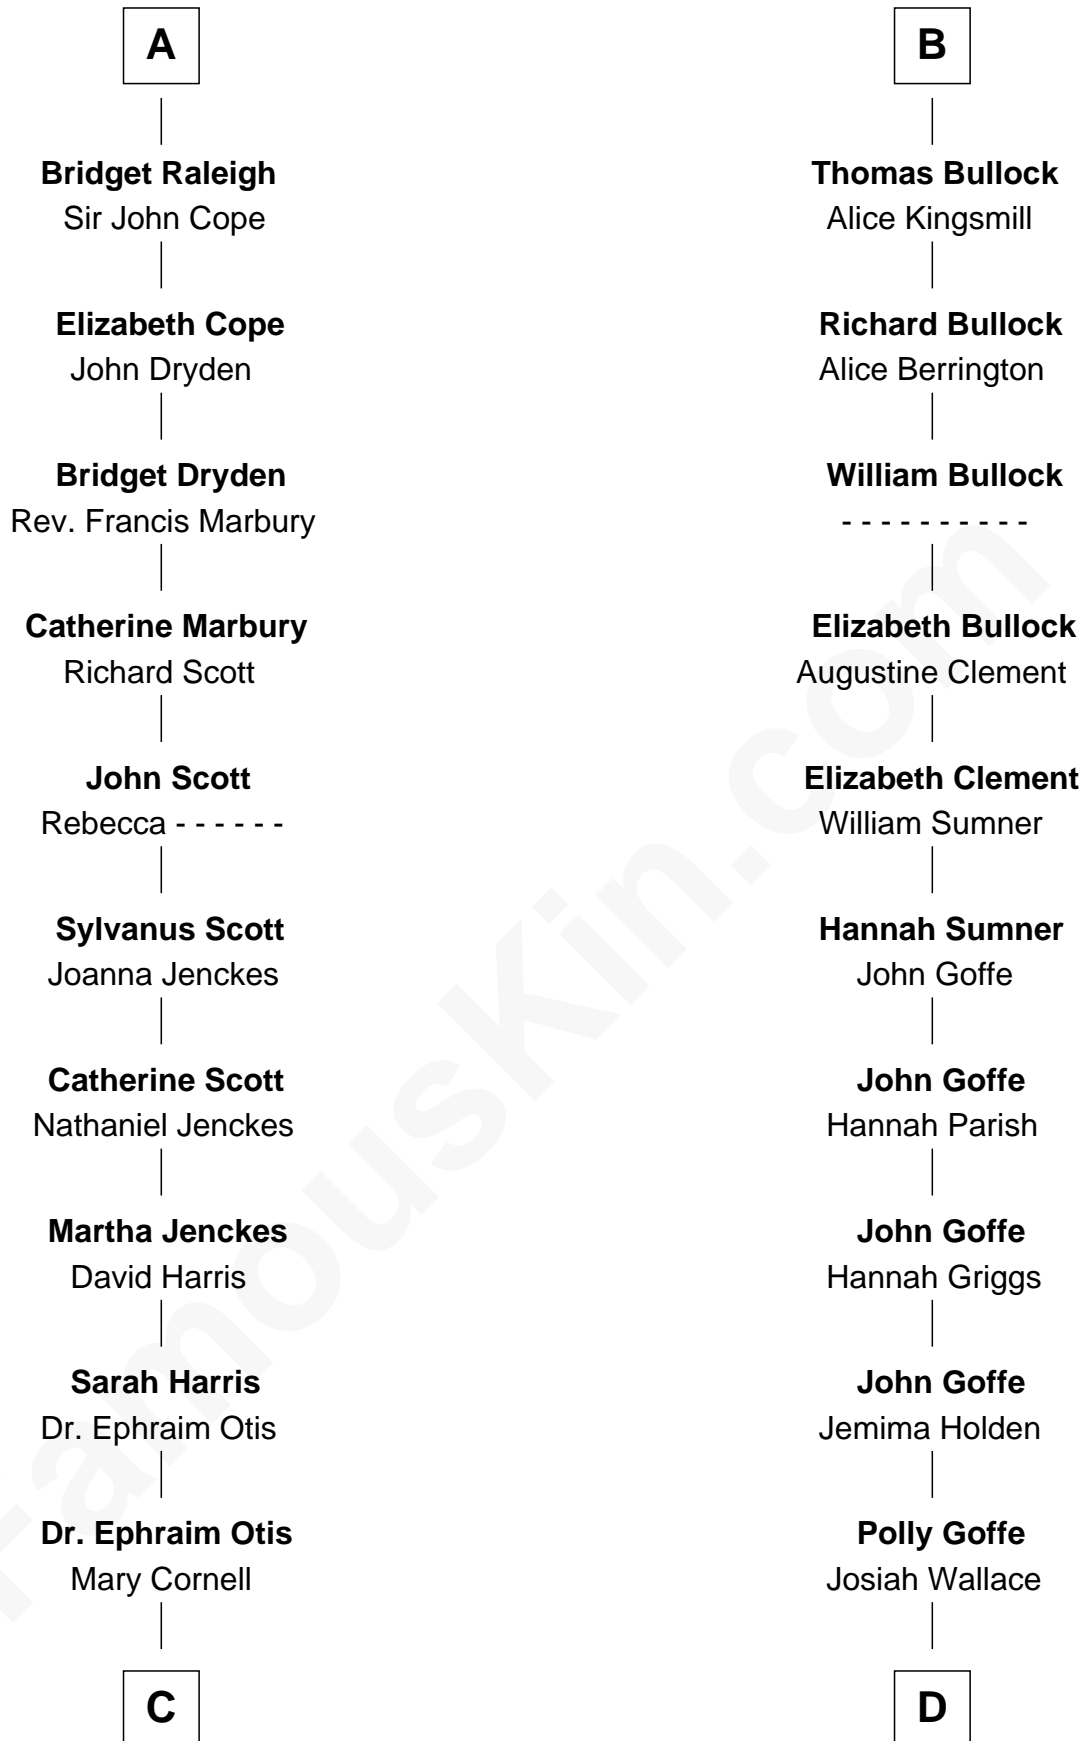

FamousKin.com Relationship Chart of

Amelia Earhart

Aviation Pioneer

20th cousin of

Lou (Henry) Hoover

First Lady of President Herbert Hoover

Edmund Fitzalan

Alice de Warenne

C

Isaac Otis
Caroline Abigail Curtis

Alfred Gideon Otis
Amelia Josephine Harres

Amelia Otis
Edwin Stanton Earhart

Amelia Earhart
Aviation Pioneer

D

Nancy M. Wallace
John Scobey

Philomelia Sophia Scobey
Phineas Weed

Florence Ida Weed
Charles Delano Henry

Lou (Henry) Hoover
First Lady of Herbert Hoover