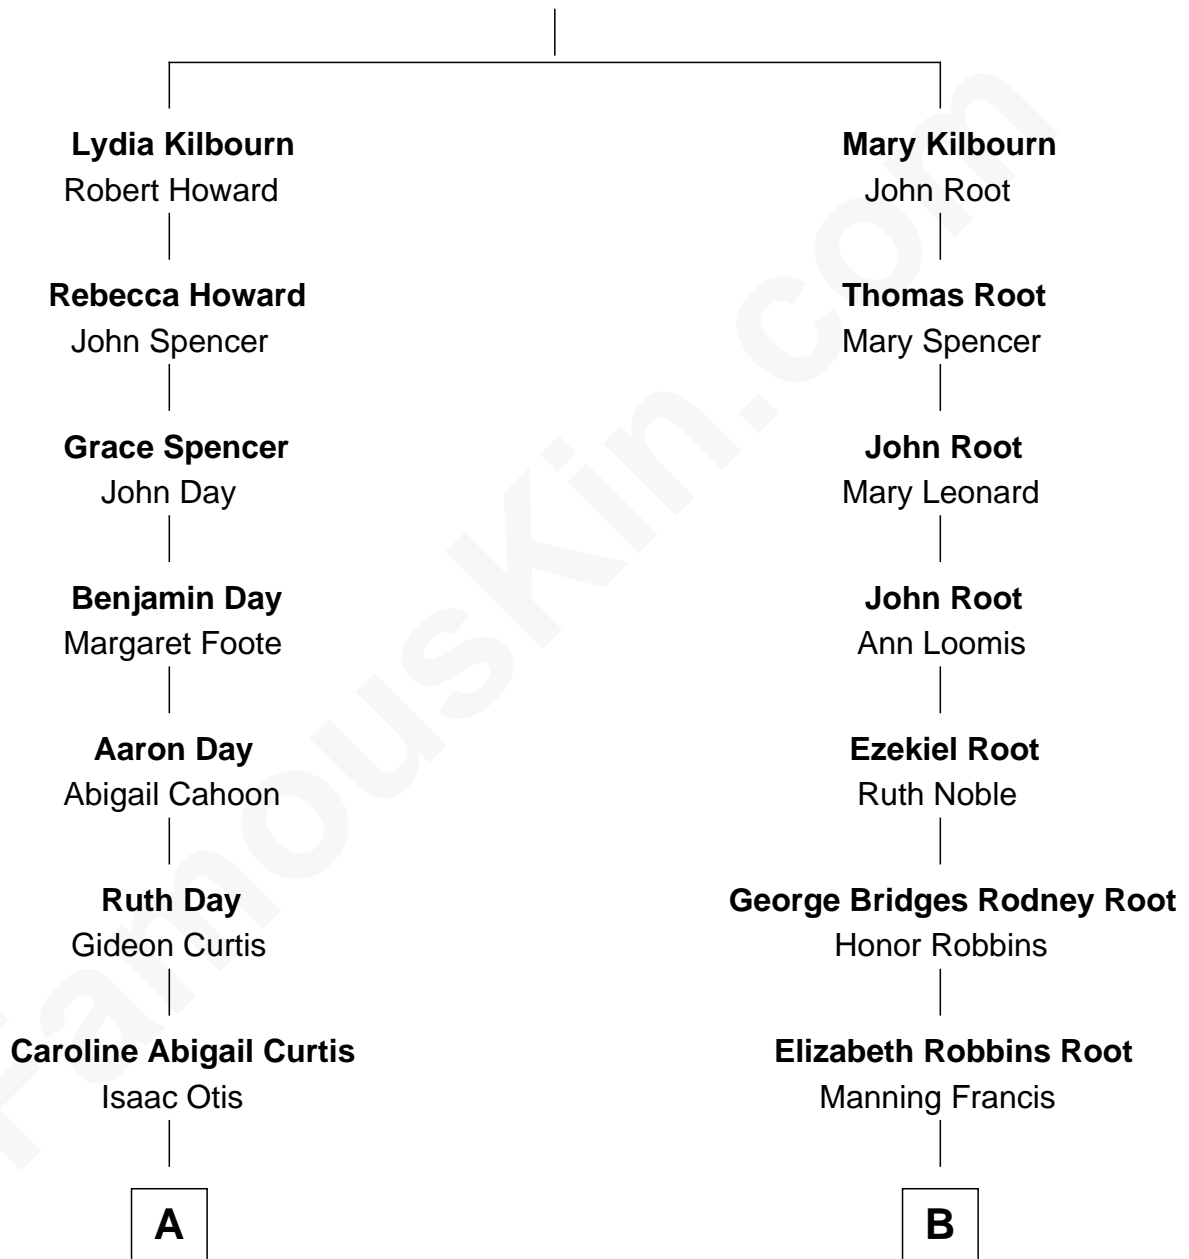

FamousKin.com Relationship Chart of

Amelia Earhart

Aviation Pioneer

9th cousin 1 time removed of

Nancy (Davis) Reagan

First Lady of President Ronald Reagan

Thomas Kilbourn

Frances Moody

A

Alfred Gideon Otis
Amelia Josephine Harres

Amelia Otis
Edwin Stanton Earhart

Amelia Earhart
Aviation Pioneer

B

Frederick Augustus Francis
Jessie Anne Stevens

Anne Ayers Francis
John Newell Robbins

Kenneth Seymour Robbins
Edith Prescott Lockett

Nancy (Davis) Reagan
First Lady of Ronald Reagan