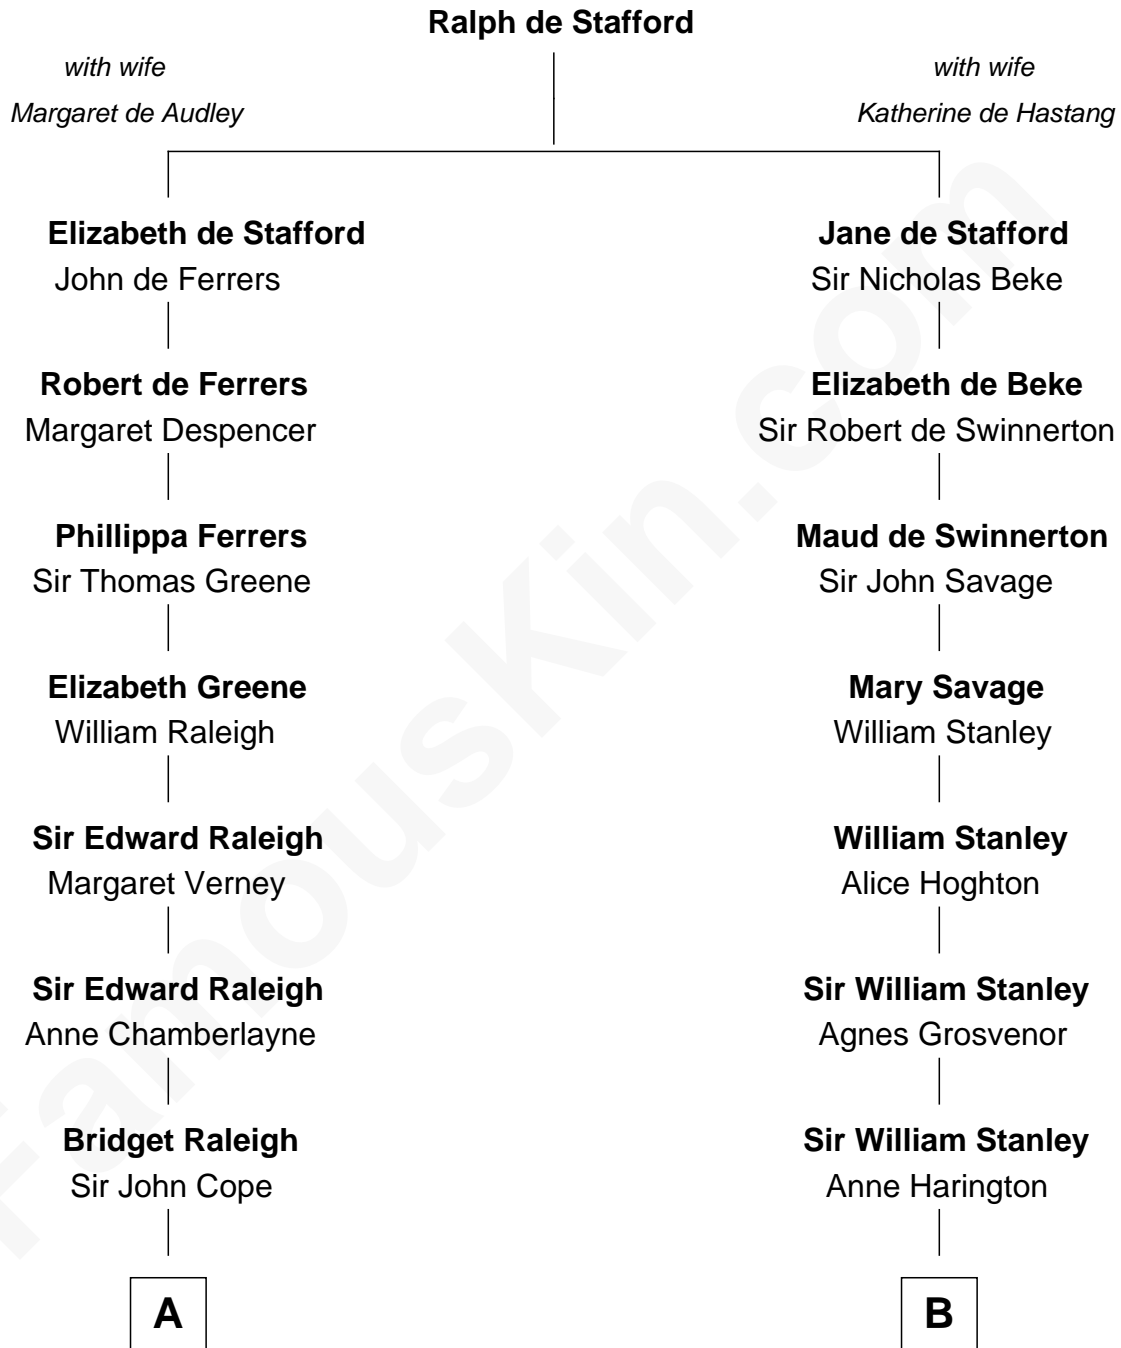

# FamousKin.com Relationship Chart of

**Amelia Earhart**

*Aviation Pioneer*

19th cousin of

**Edith (Bolling) Wilson**

*First Lady of President Woodrow Wilson*

FamousKin.com