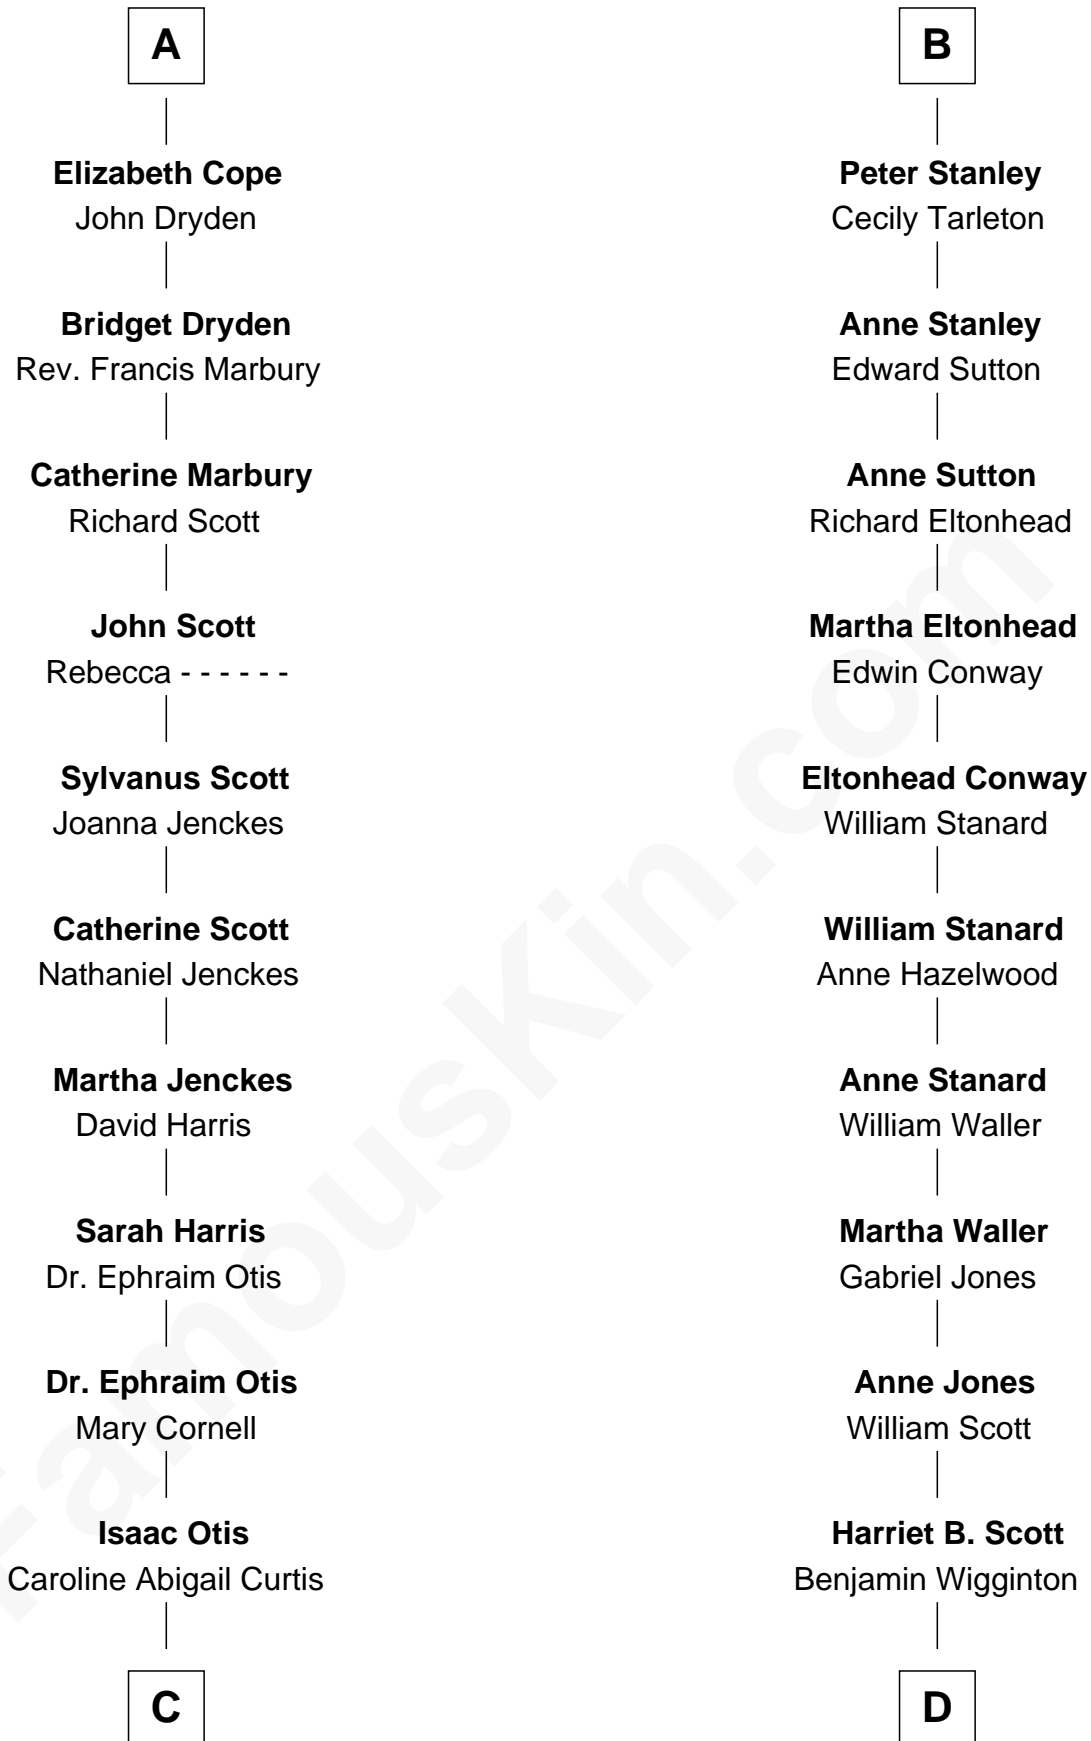

# FamousKin.com Relationship Chart of

**Amelia Earhart**

*Aviation Pioneer*

19th cousin of

**Edith (Bolling) Wilson**

*First Lady of President Woodrow Wilson*

FamousKin.com