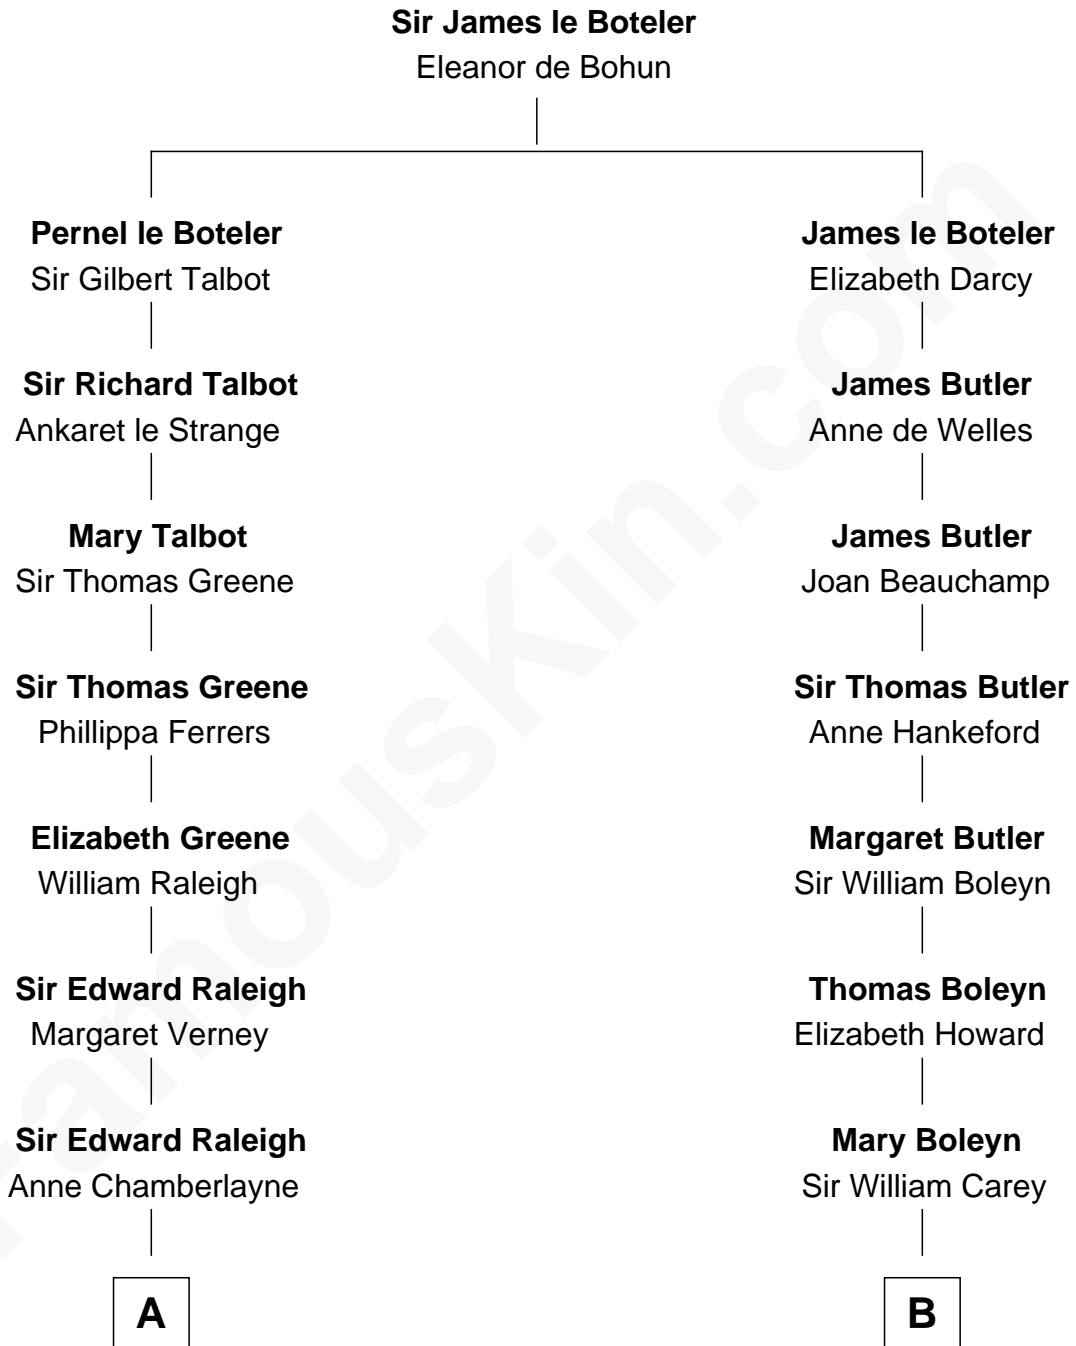

# FamousKin.com Relationship Chart of

**Amelia Earhart**

*Aviation Pioneer*

18th cousin 2 times removed of

**Edith (Bolling) Wilson**

*First Lady of President Woodrow Wilson*

**C**

**Isaac Otis**  
Caroline Abigail Curtis

**Alfred Gideon Otis**  
Amelia Josephine Harres

**Amelia Otis**  
Edwin Stanton Earhart

**Amelia Earhart**  
*Aviation Pioneer*

**D**

**William Holcombe Bolling**  
Sarah Spiers White

**Edith (Bolling) Wilson**  
*First Lady of Woodrow Wilson*