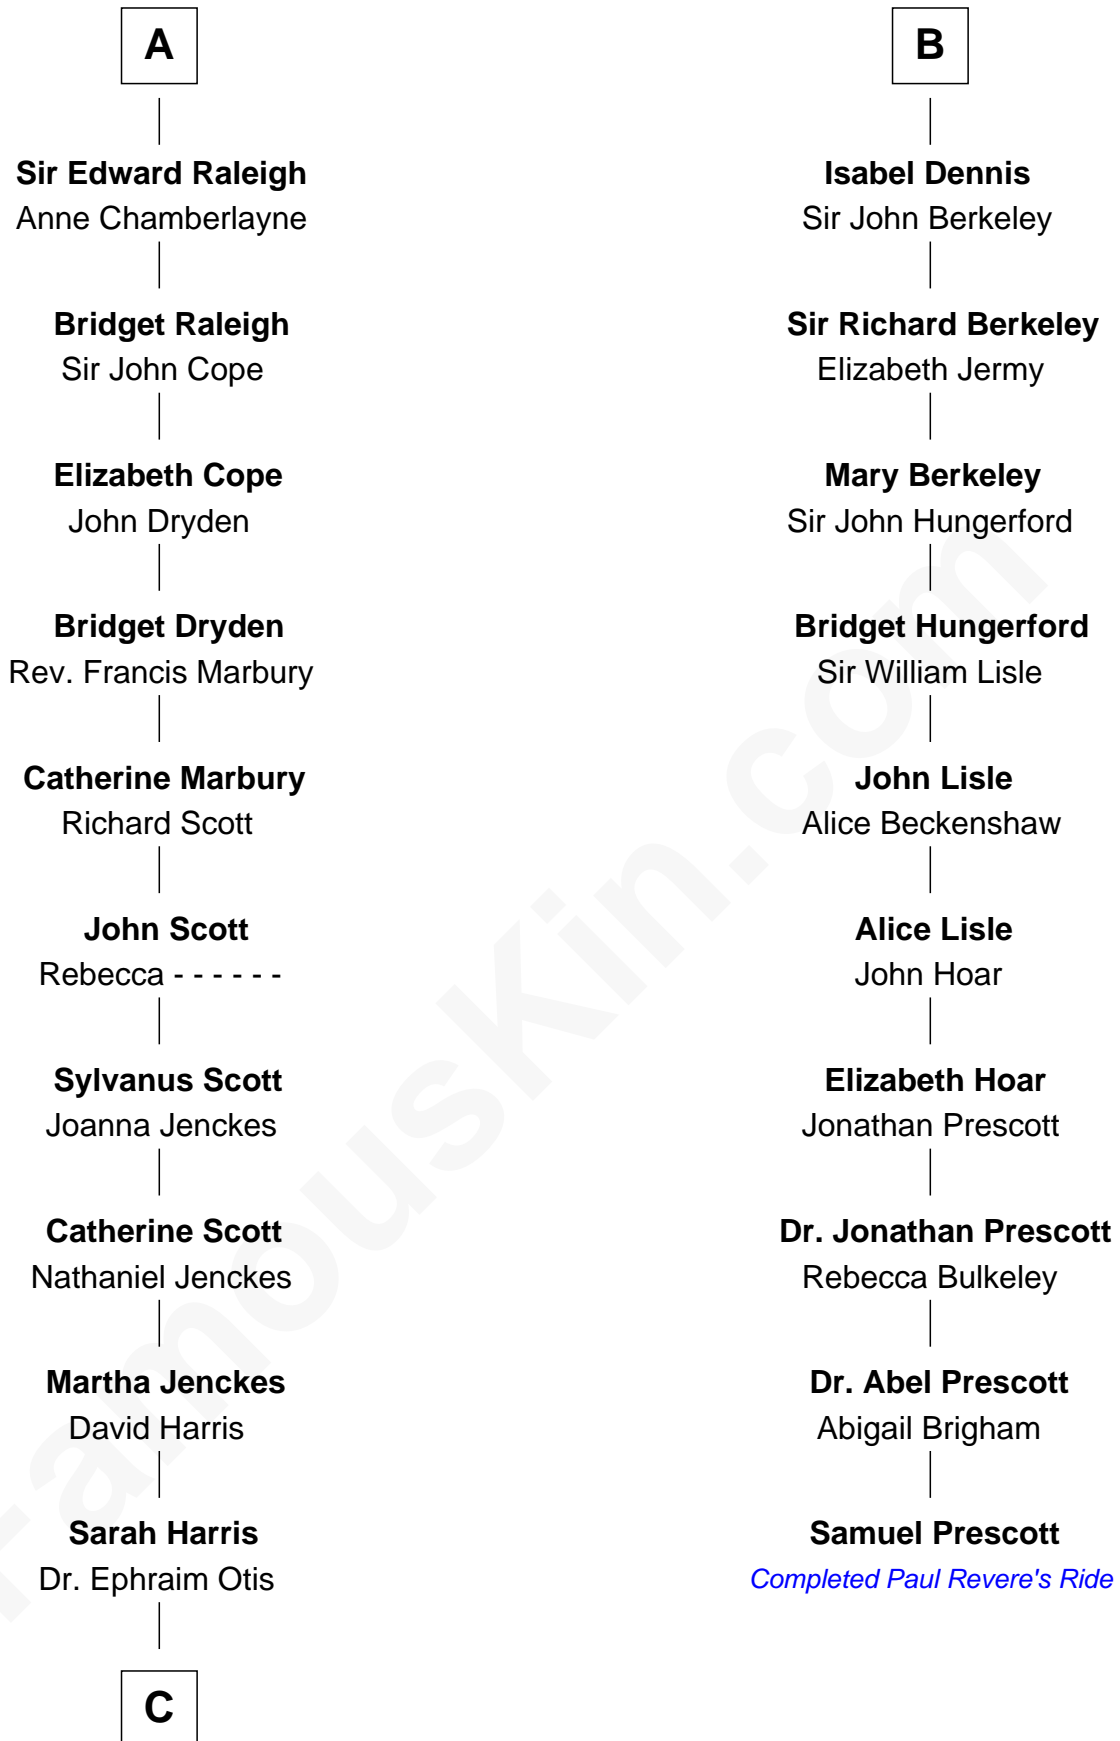

# FamousKin.com Relationship Chart of

**Amelia Earhart**

*Aviation Pioneer*

16th cousin 5 times removed of

**Samuel Prescott**

*Completed Paul Revere's Midnight Ride*

**C**

—  
**Dr. Ephraim Otis**

Mary Cornell

—  
**Isaac Otis**

Caroline Abigail Curtis

—  
**Alfred Gideon Otis**

Amelia Josephine Harres

—  
**Amelia Otis**

Edwin Stanton Earhart

—  
**Amelia Earhart**