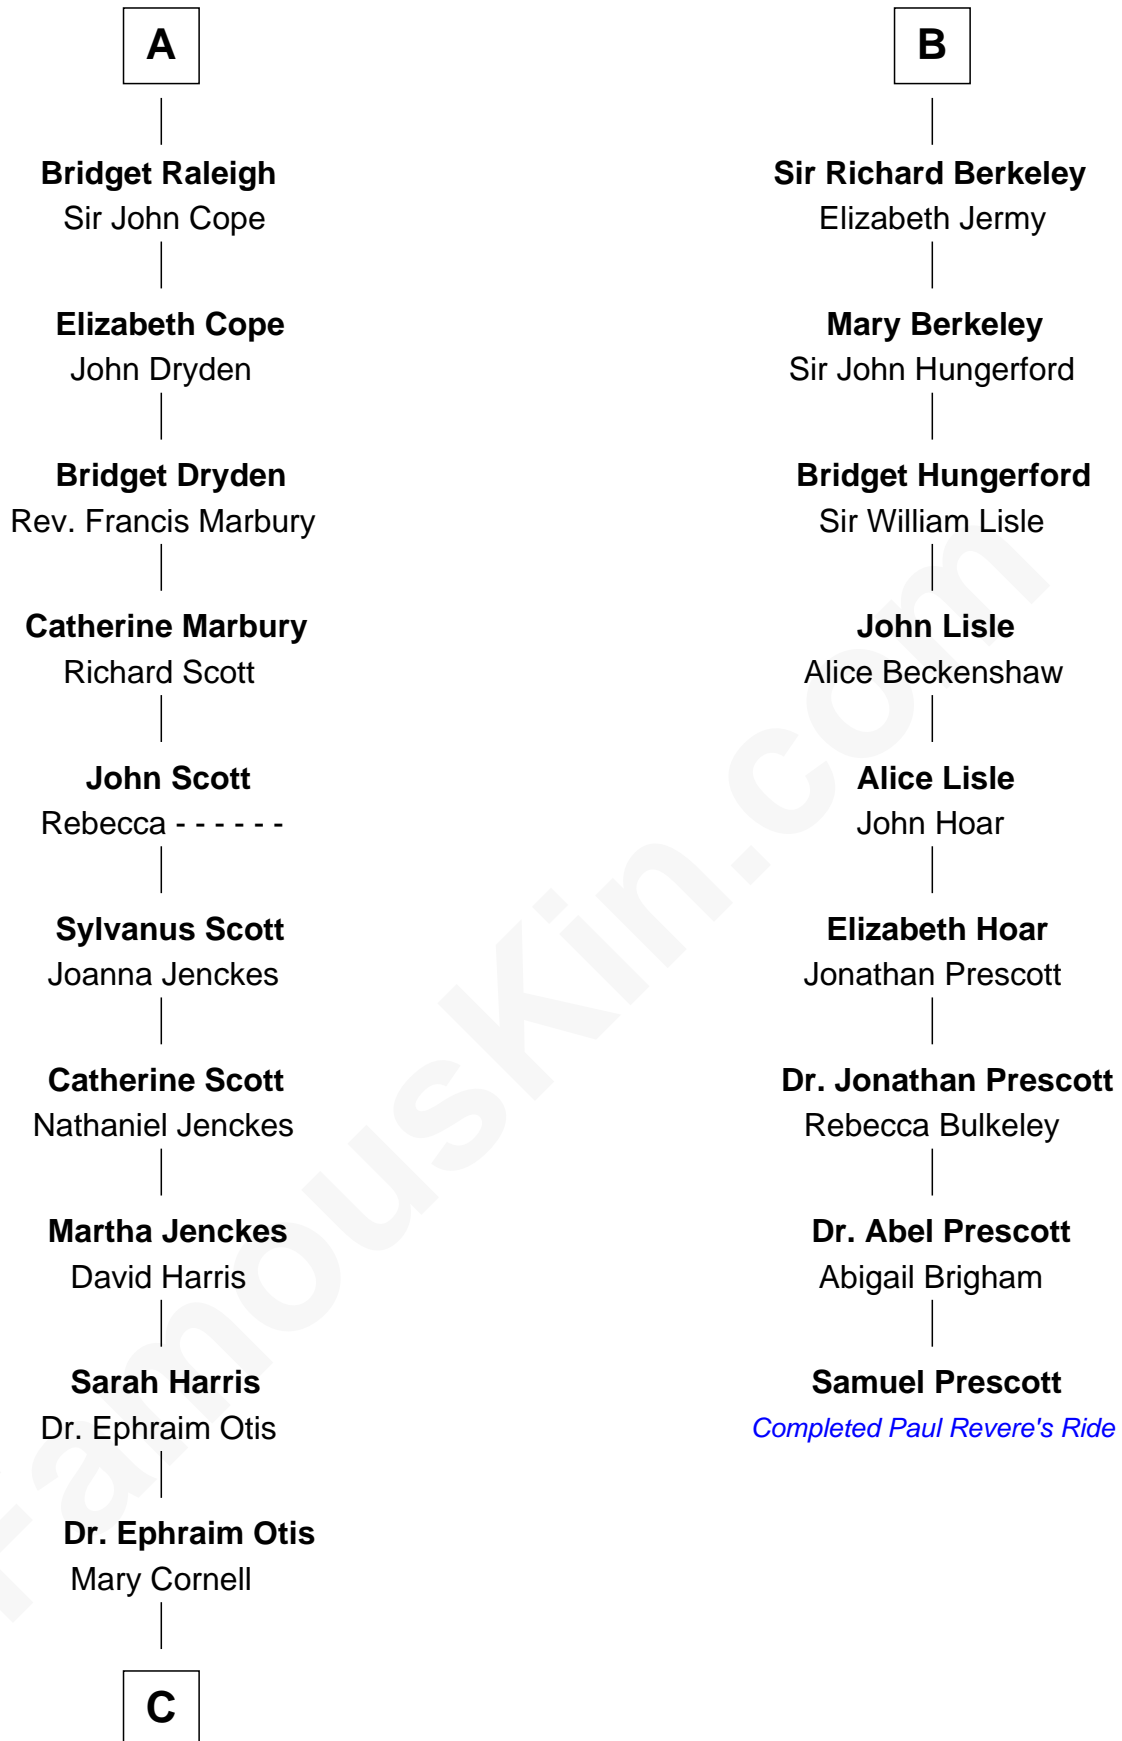

# FamousKin.com Relationship Chart of

**Amelia Earhart**

*Aviation Pioneer*

15th cousin 5 times removed of

**Samuel Prescott**

*Completed Paul Revere's Midnight Ride*

**Edmund Fitzalan**

Alice de Warenne

**C**

—  
**Isaac Otis**

Caroline Abigail Curtis

—  
**Alfred Gideon Otis**

Amelia Josephine Harres

—  
**Amelia Otis**

Edwin Stanton Earhart

—  
**Amelia Earhart**