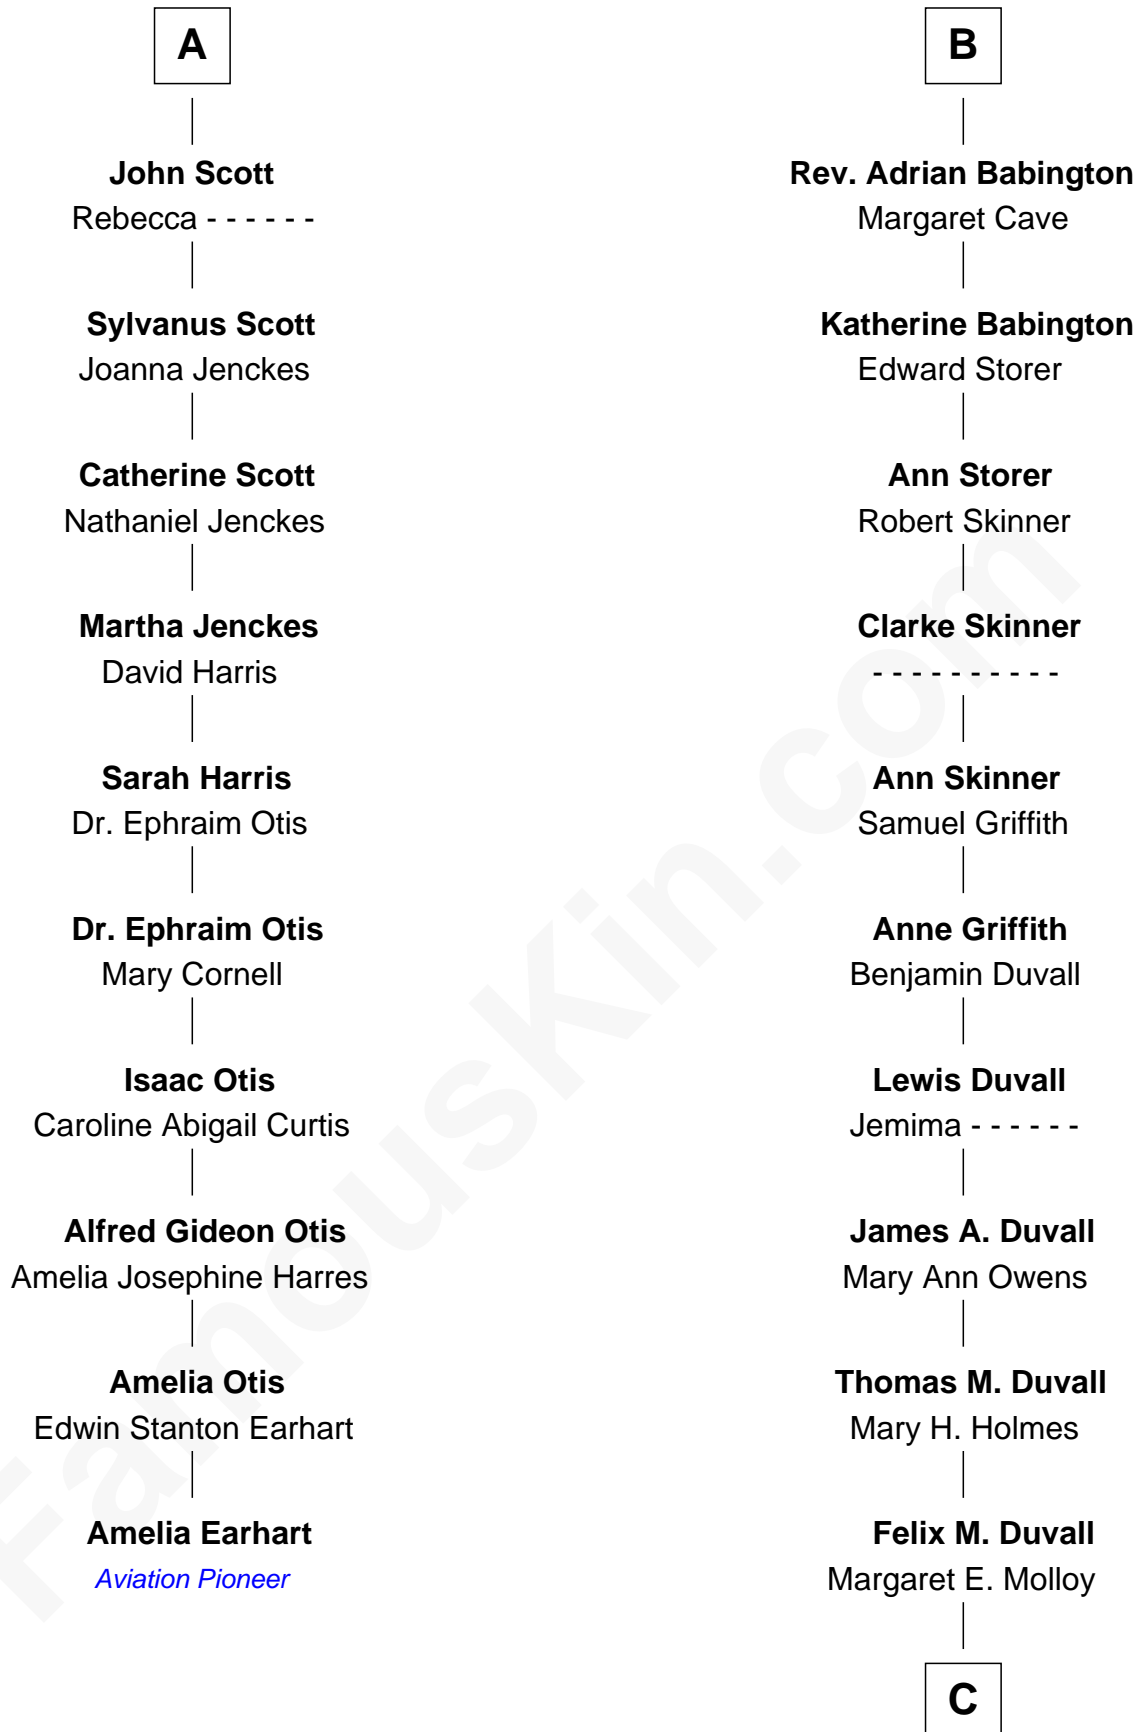

# FamousKin.com Relationship Chart of

**Amelia Earhart**

*Aviation Pioneer*

16th cousin 4 times removed of

**John Dye**

*TV and Movie Actor - "Touched by an Angel"*

**Sir Walter Blount**

Sancha de Ayala

**Sir Thomas Blount**

Margaret de Gresley

**Sir Thomas Blount**

Agnes Hawley

**Anne Blount**

William Marbury

**Robert Marbury**

Katherine Williamson

Sir John Sutton

**Sir John Sutton**

Elizabeth Berkeley

**Eleanor Sutton**

Sir Henry Beaumont

**John Beaumont**

Joan Mytton

**Eleanor Beaumont**

Humphrey Babington

**Thomas Babington**

Eleanor Humfrey

**Humphrey Babington**

Margaret Cave

**B**

**C**

**Robert Louis Duvall**