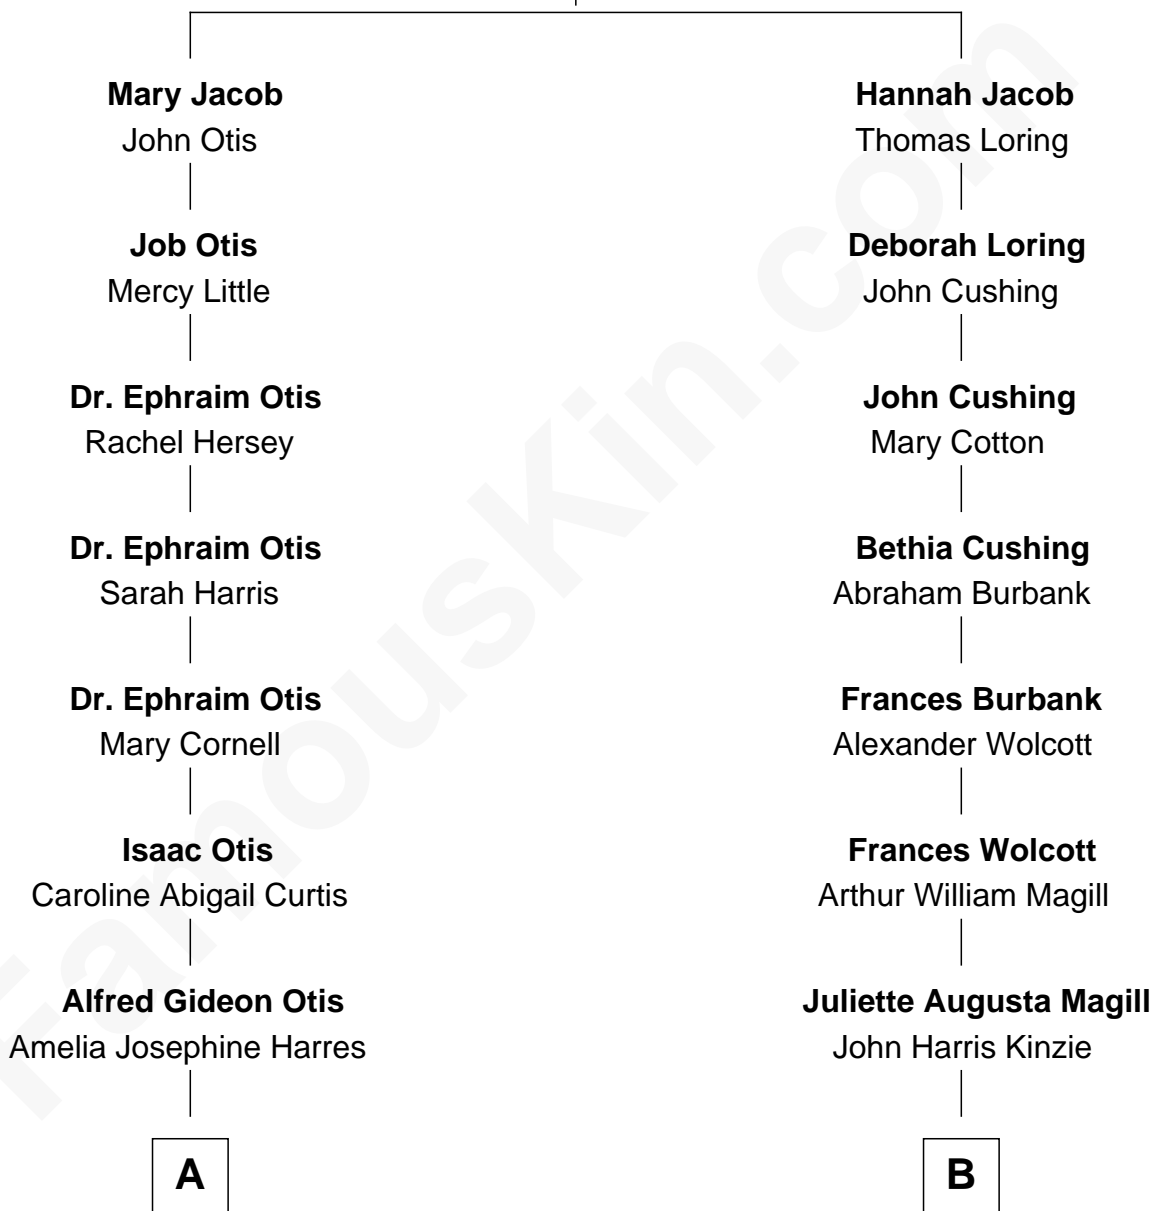

# FamousKin.com Relationship Chart of

**Amelia Earhart**

*Aviation Pioneer*

8th cousin of

**Juliette Gordon Low**

*Founder of the Girl Scouts*

**Nicholas Jacob**

Mary Gilman

**A**

**Amelia Otis**  
Edwin Stanton Earhart

**Amelia Earhart**  
*Aviation Pioneer*

**B**

**Eleanor Lytle Kinzie**  
William Washington Gordon

**Juliette Gordon Low**  
*Founder of the Girl Scouts*

FamousKin.com