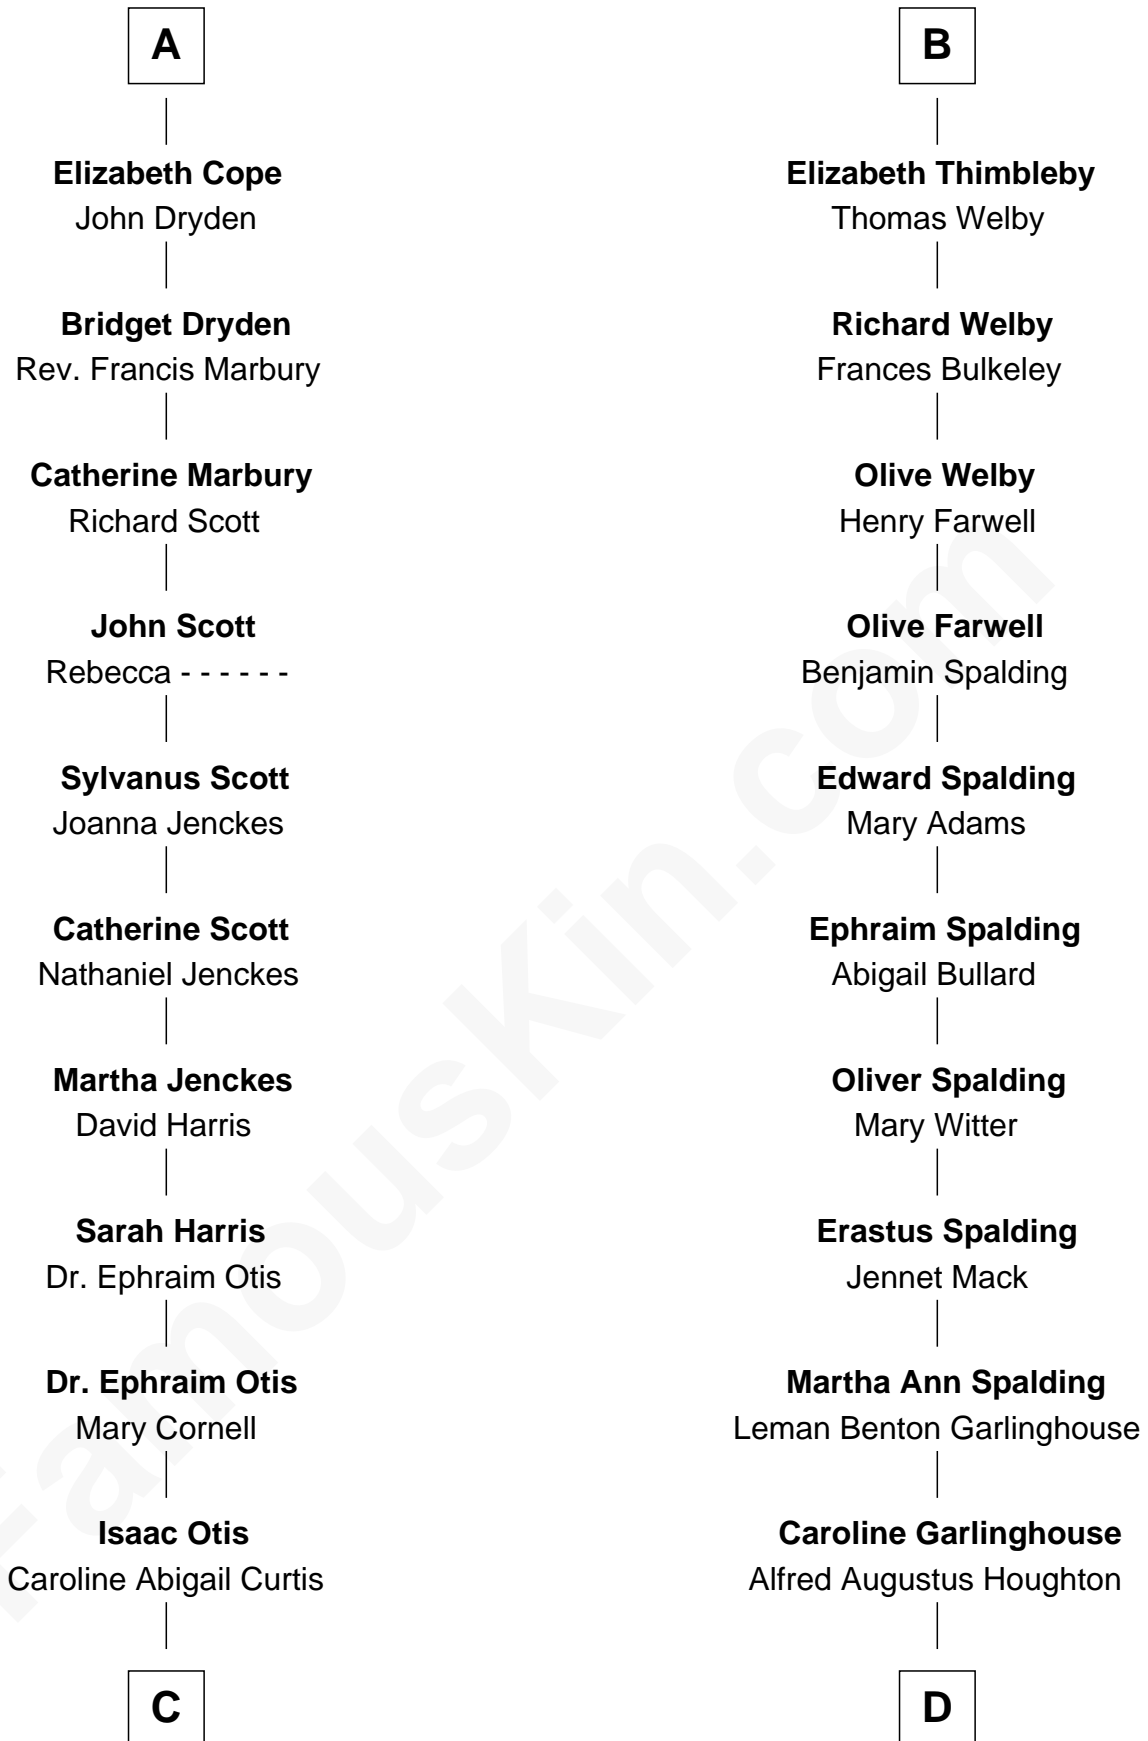

FamousKin.com Relationship Chart of

Amelia Earhart

Aviation Pioneer

18th cousin 1 time removed of

Katharine Hepburn

Movie Actress

Ralph de Stafford

Margaret de Audley

Thomas de Ros

Margaret de Ros

Sir Reynold Grey

Margaret Grey

Sir William Bonville

Elizabeth Bonville

William Talboys

Sir Robert Talboys

Elizabeth Heron

Maud Talboys

Sir Robert Tyrwhit

Katharine Tyrwhit

Sir Richard Thimbleby

B

FamousKin.com