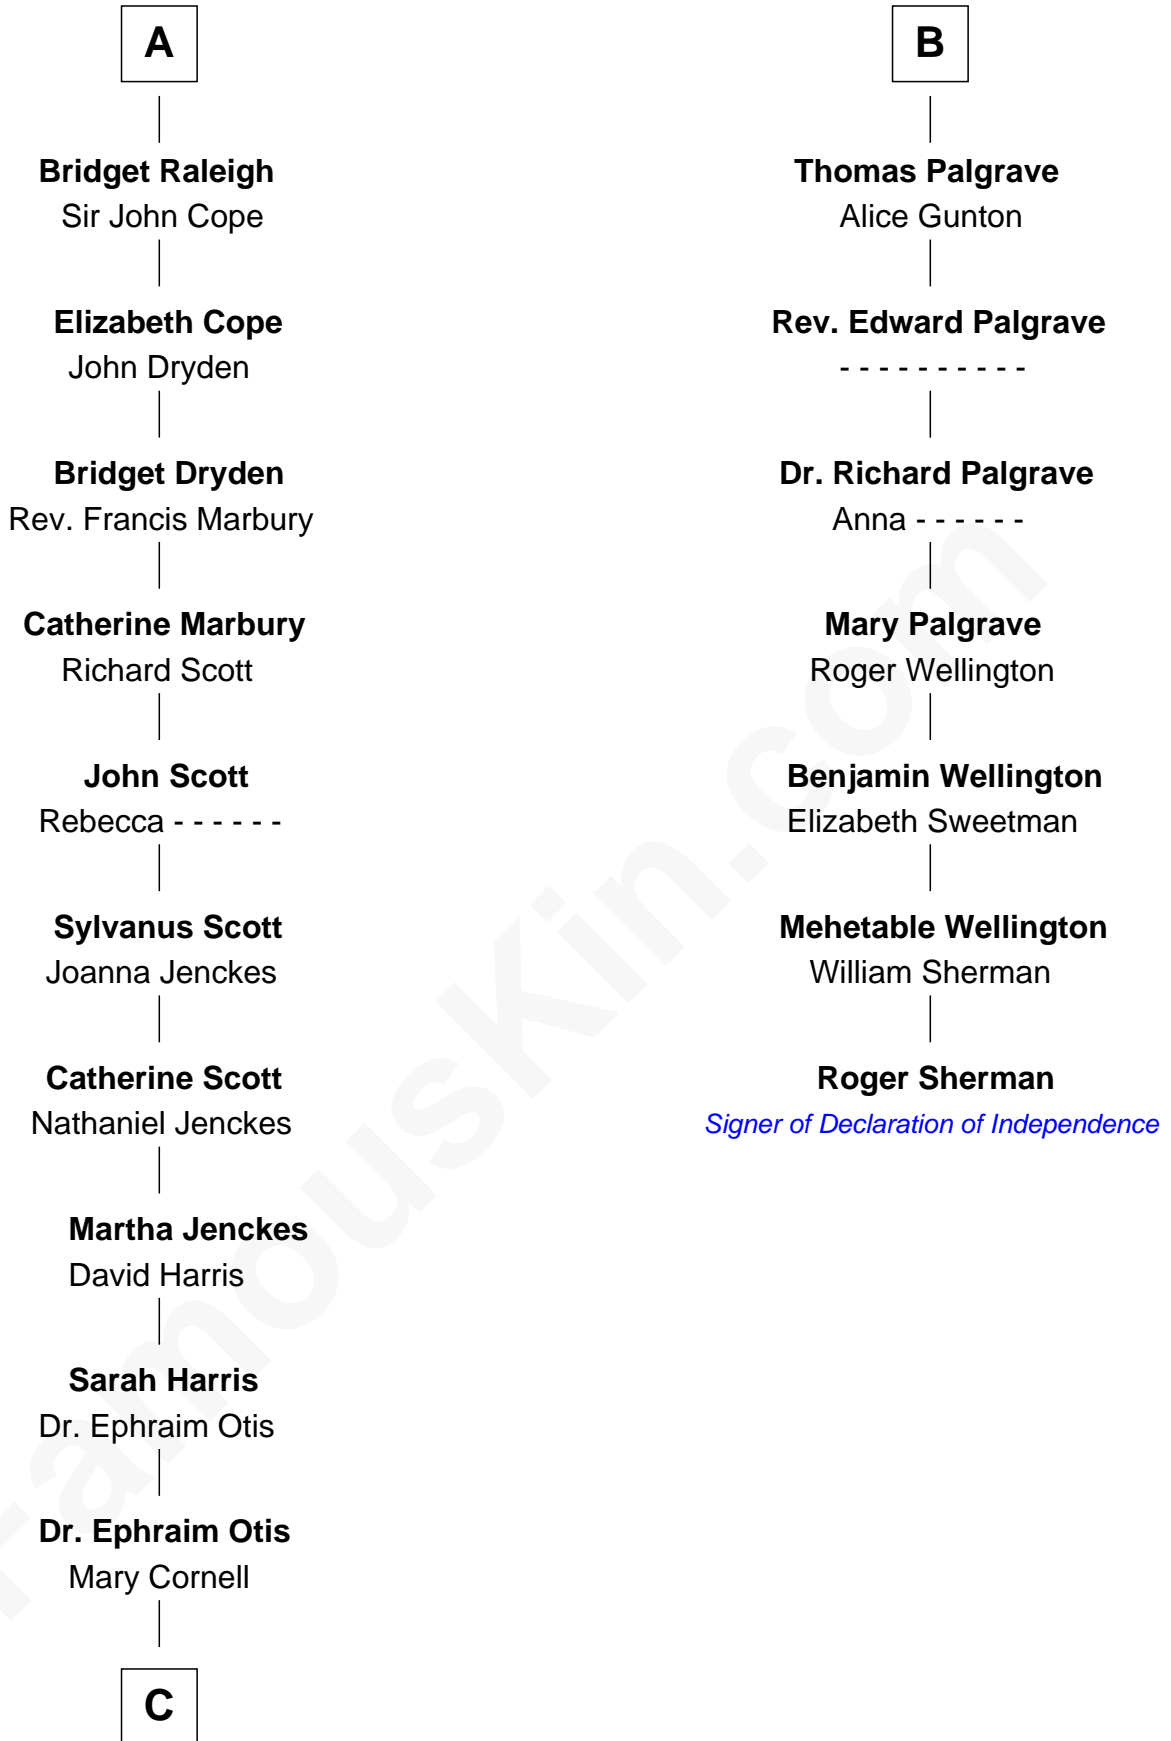

# FamousKin.com Relationship Chart of

**Amelia Earhart**

*Aviation Pioneer*

13th cousin 7 times removed of

**Roger Sherman**

*Signer of the Declaration of Independence*

**Edmund Fitzalan**

Alice de Warenne

**C**

—  
**Isaac Otis**

Caroline Abigail Curtis

—  
**Alfred Gideon Otis**

Amelia Josephine Harres

—  
**Amelia Otis**

Edwin Stanton Earhart

—  
**Amelia Earhart**