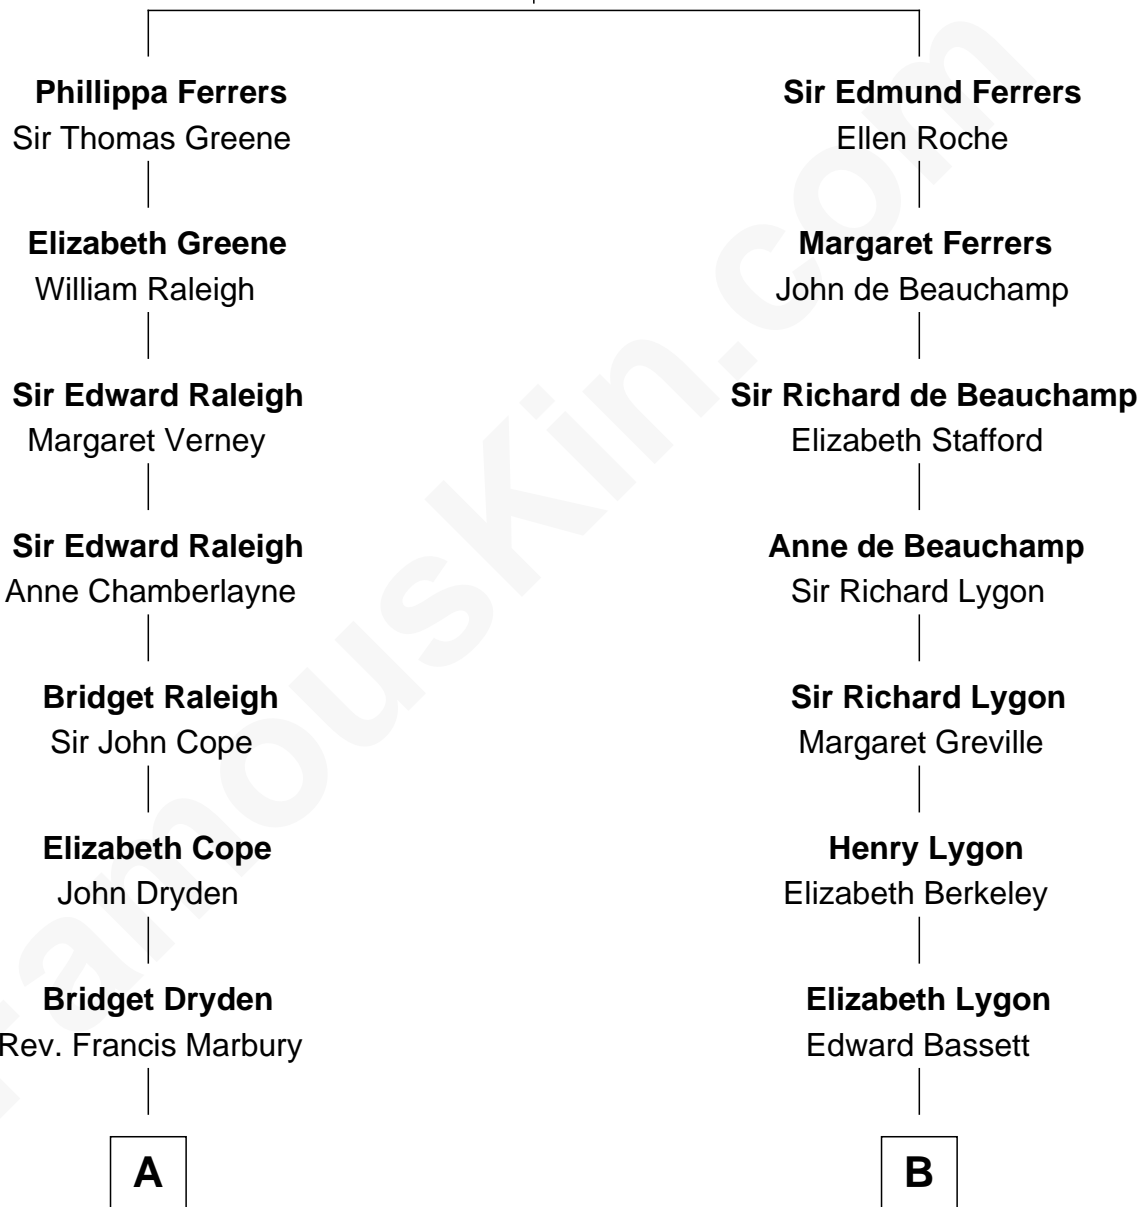

FamousKin.com

Relationship Chart of

Amelia Earhart

Aviation Pioneer

16th cousin 1 time removed of

General Douglas MacArthur

U.S. Army - World War II

Robert de Ferrers
Margaret Despencer

Amelia Earhart photo by [Pacific Aviation Museum](#) (CC BY 2.0)