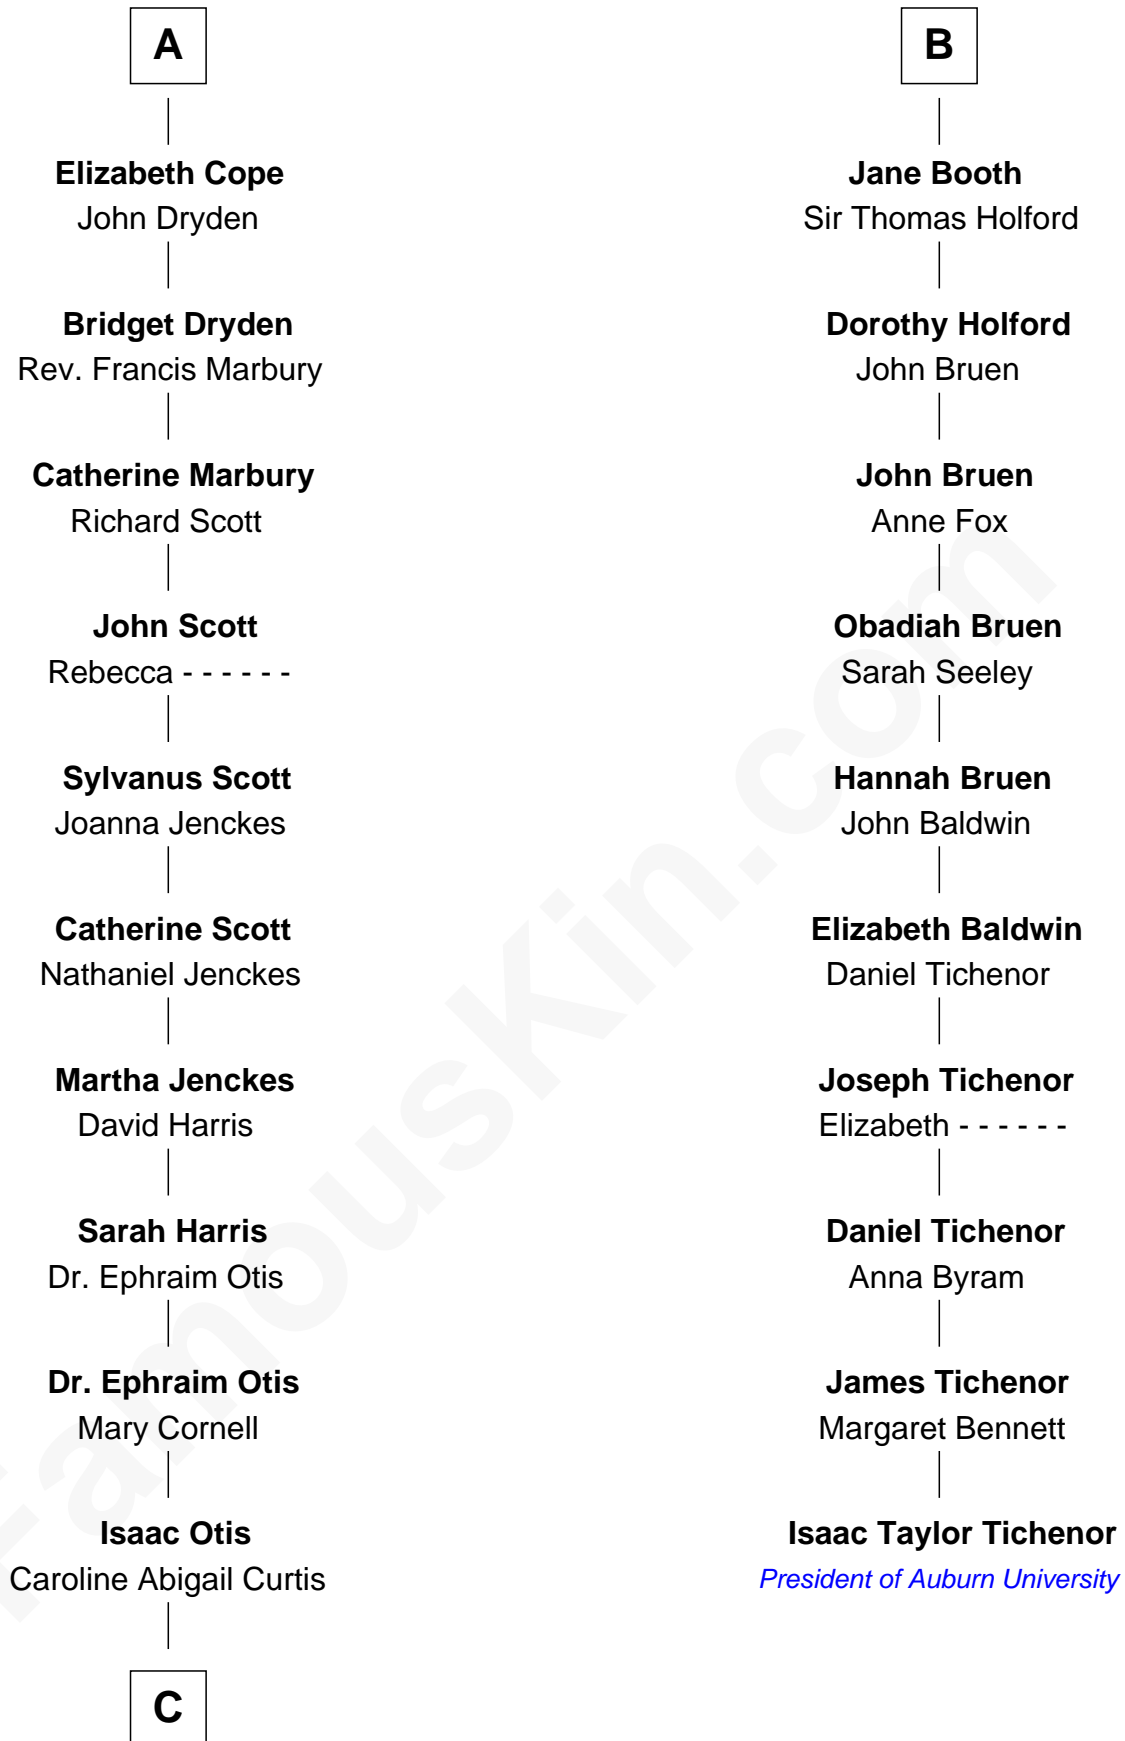

**FamousKin.com**  
**Relationship Chart of**  
**Amelia Earhart**  
*Aviation Pioneer*

**16th cousin 3 times removed of**  
**Isaac Taylor Tichenor**  
*President of Auburn University*

C

Alfred Gideon Otis  
Amelia Josephine Harres

Amelia Otis  
Edwin Stanton Earhart

Amelia Earhart  
*Aviation Pioneer*