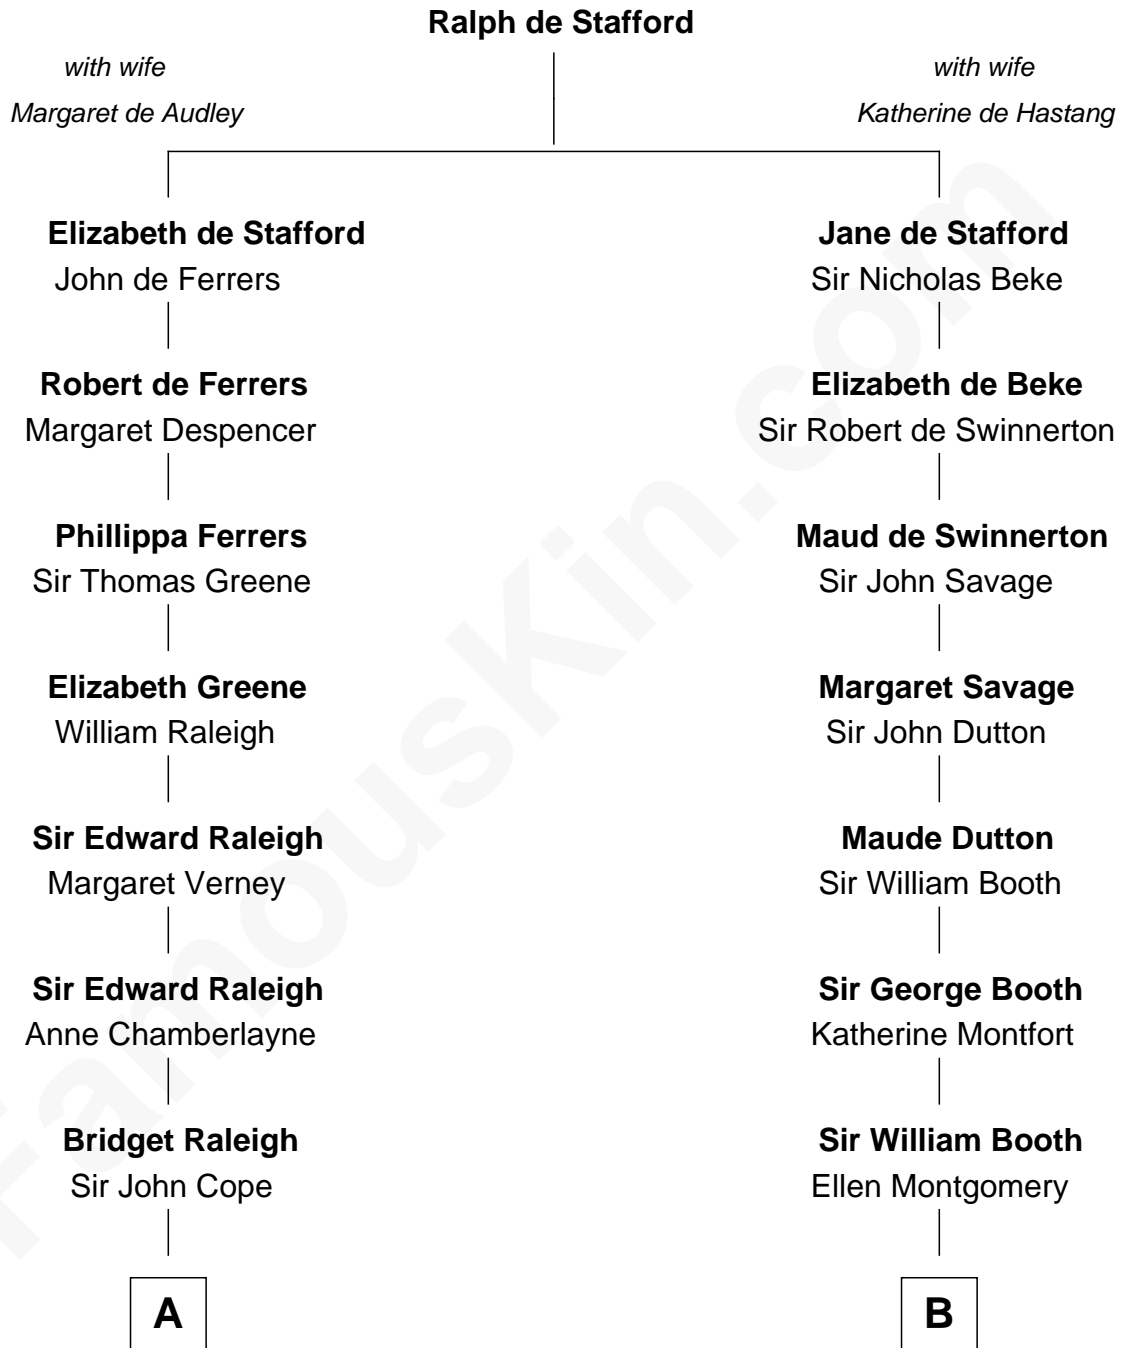

**FamousKin.com**  
**Relationship Chart of**  
**Amelia Earhart**  
*Aviation Pioneer*

**16th cousin 3 times removed of**  
**Isaac Taylor Tichenor**  
*President of Auburn University*

C

Alfred Gideon Otis  
Amelia Josephine Harres

Amelia Otis  
Edwin Stanton Earhart

Amelia Earhart  
*Aviation Pioneer*